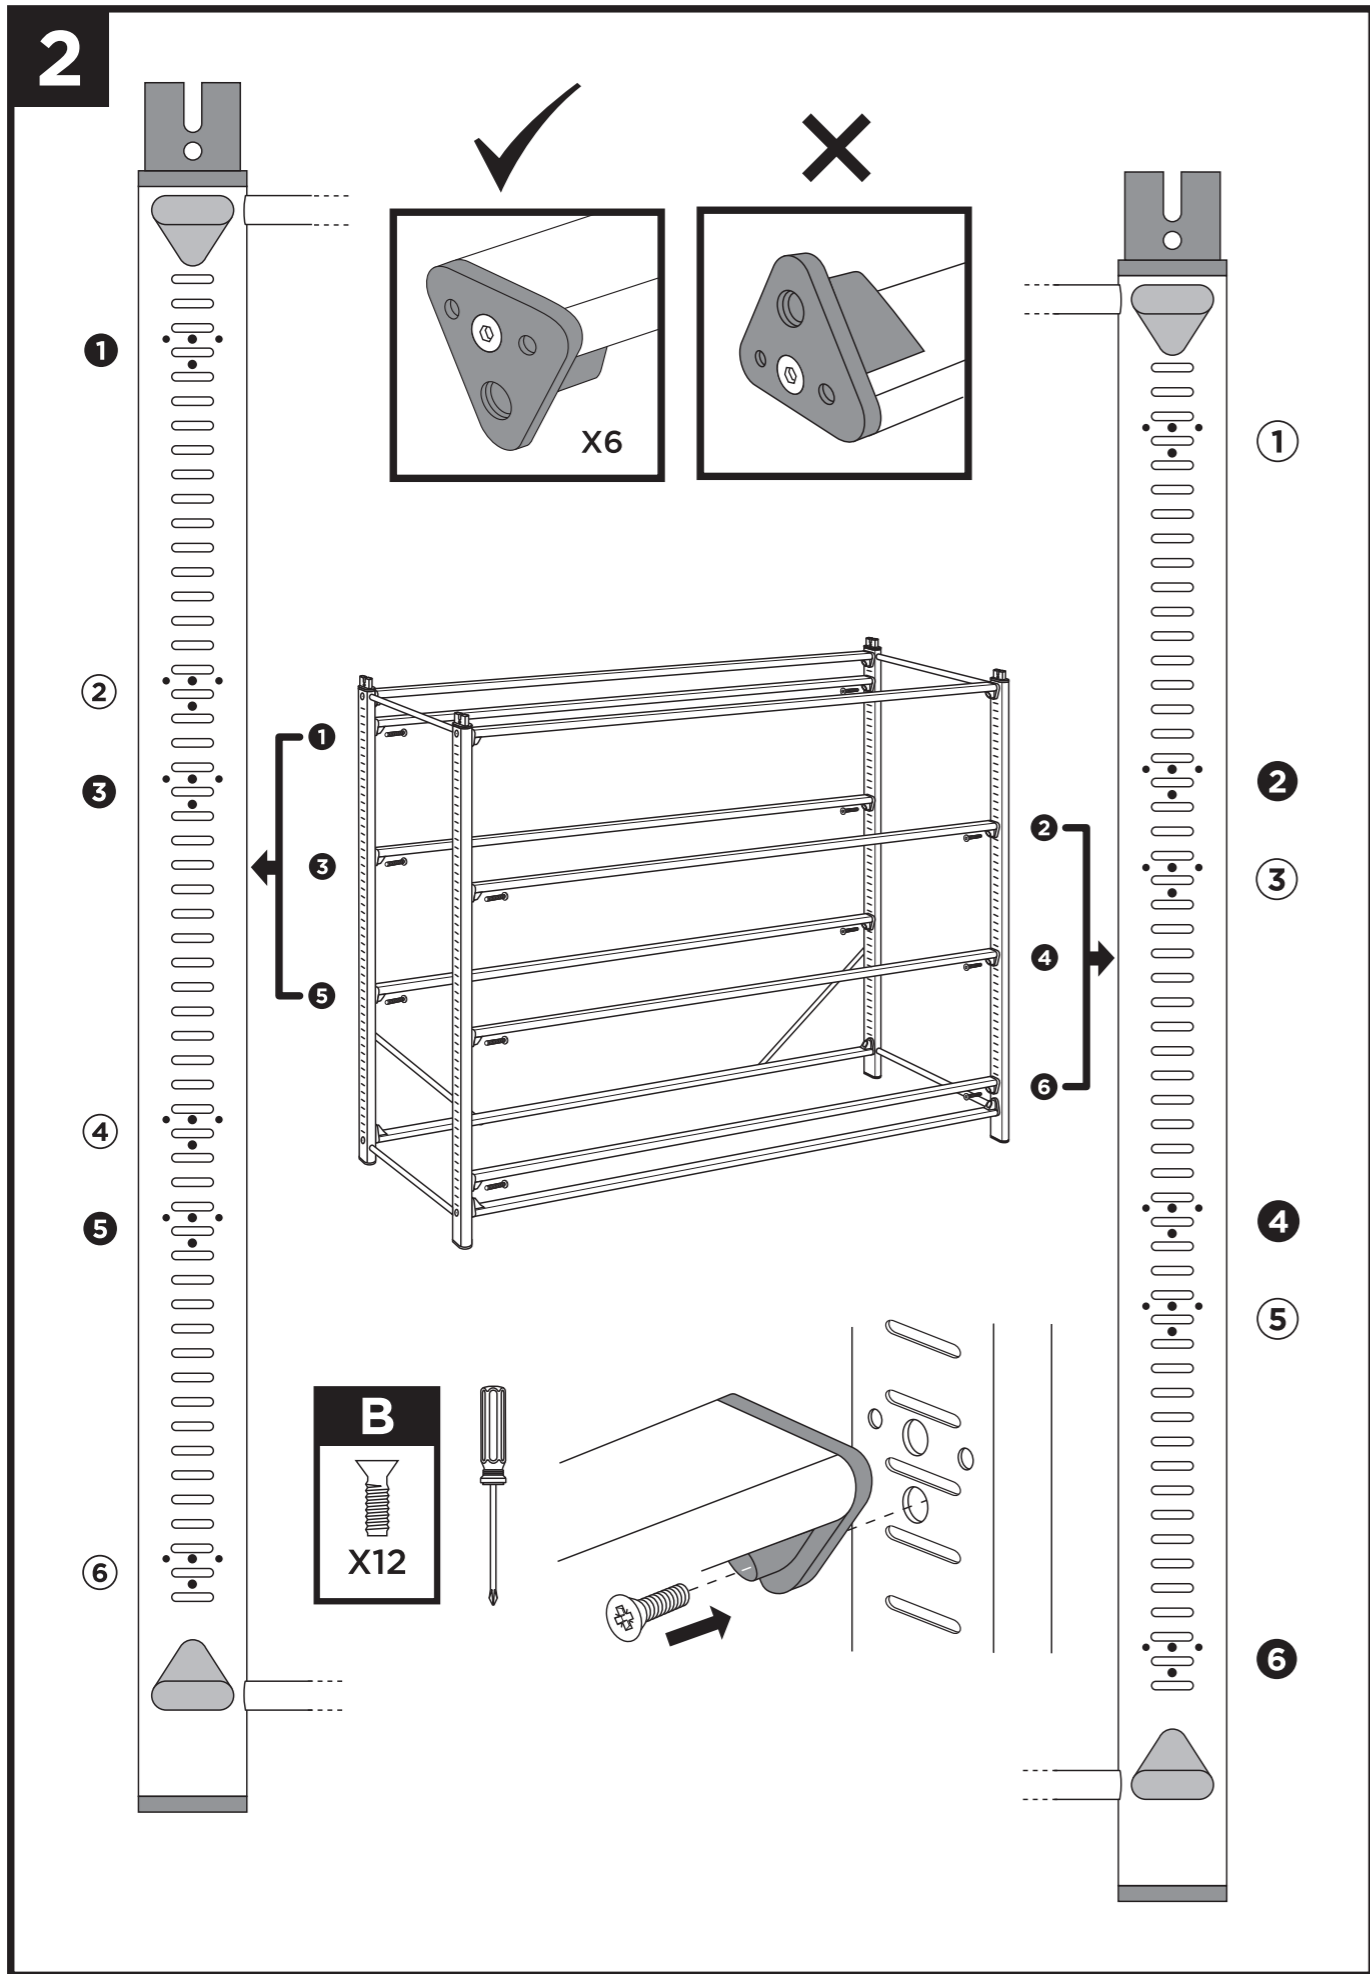

Page 46

**Runners & Tray
spacing guide**

Page 48

Treble Column Unit

Dimensions: 1030(H) x 1010(W) x 430mm(D).

Double Column Unit

Dimensions: 1030(H) x 680(W) x 430mm(D).

BOX A

BOX F

1

2

3

Tilted Tray Unit

Dimensions: 1030(H) x 1010(W) x 430mm(D).

BOX A

BOX D

1

callero
Storage with style.

Tilted Shelf Unit

Dimensions: 1030(H) x 1010(W) x 430mm(D).

callero
Storage with style.

Flat Shelf Unit

Dimensions: 1030(H) x 1010(W) x 430mm(D).

callero
Storage with style.

12 Tray Extension Unit

Dimensions: 1780(H) x 1010(W) x 430mm(D).

6

X4

IMPORTANT INFORMATION

COPYCOPYCOPYCOPYCOPYCOPYCOPYCOPYCOPYCOPYCOPYCOPYCOPY COPYCOPYCOPYCOPYCOPYCOPYCOPYCOPYCOPYCOPYCOPYCOPYCOPY COPYCOPYCOPYCOPYCOPYCOPYCOPYCOPYCOPYCOPYCOPYCOPYCOPY