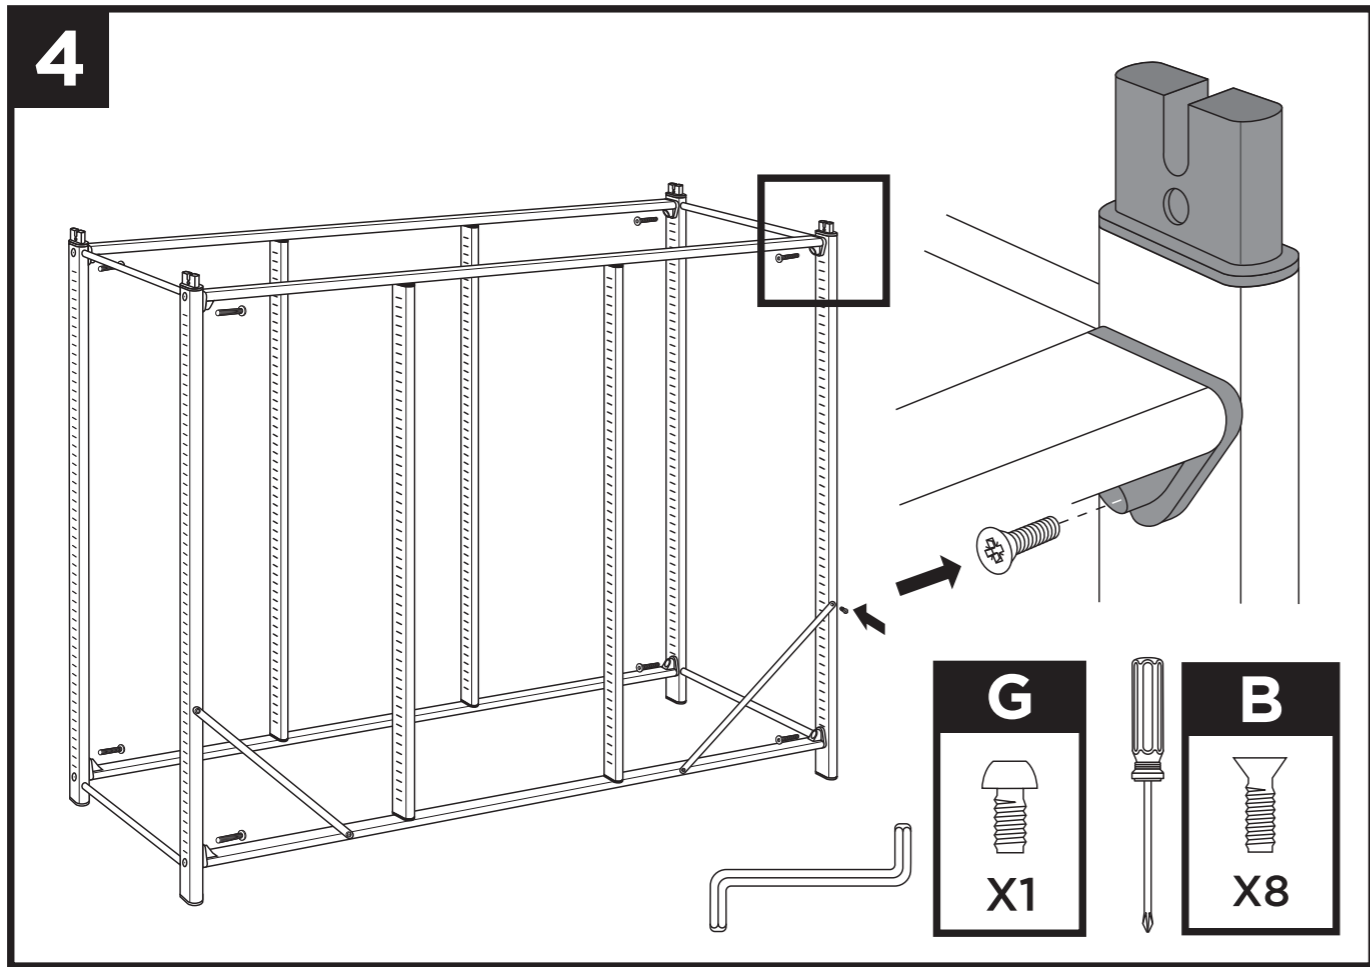

Page 46

**Runners & Tray
spacing guide**

Page 48

Treble Column Unit

Dimensions: 1030(H) x 1010(W) x 430mm(D).

Double Column Unit

Dimensions: 1030(H) x 680(W) x 430mm(D).

BOX A

BOX F

1

2

3

Tilted Tray Unit

Dimensions: 1030(H) x 1010(W) x 430mm(D).

BOX A

BOX D

1

callero
Storage with style.

Tilted Shelf Unit

Dimensions: 1030(H) x 1010(W) x 430mm(D).

callero
Storage with style.

Flat Shelf Unit

Dimensions: 1030(H) x 1010(W) x 430mm(D).

callero
Storage with style.

12 Tray Extension Unit

Dimensions: 1780(H) x 1010(W) x 430mm(D).

6

X4

IMPORTANT INFORMATION

COPYCOPYCOPYCOPYCOPYCOPYCOPYCOPYCOPYCOPYCOPYCOPYCOPY COPYCOPYCOPYCOPYCOPYCOPYCOPYCOPYCOPYCOPYCOPYCOPYCOPY COPYCOPYCOPYCOPYCOPYCOPYCOPYCOPYCOPYCOPYCOPYCOPYCOPY