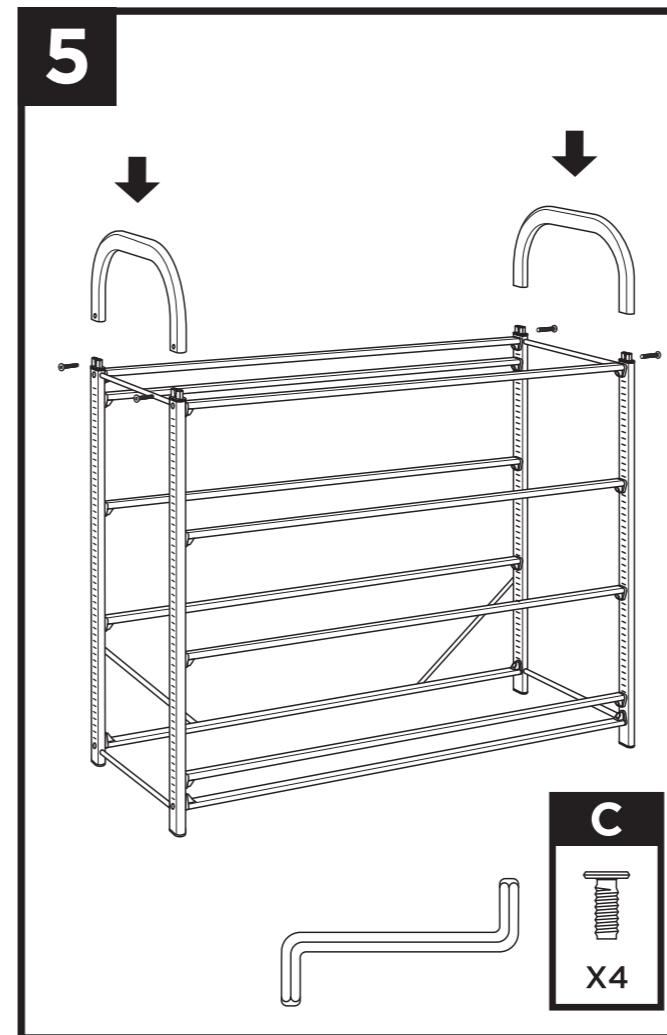

Page 46

**Runners & Tray
spacing guide**

Page 48

Treble Column Unit

Dimensions: 1030(H) x 1010(W) x 430mm(D).

Double Column Unit

Dimensions: 1030(H) x 680(W) x 430mm(D).

BOX A

BOX F

1

2

3

Tilted Tray Unit

Dimensions: 1030(H) x 1010(W) x 430mm(D).

BOX A

BOX D

1

callero
Storage with style.

Tilted Shelf Unit

Dimensions: 1030(H) x 1010(W) x 430mm(D).

callero
Storage with style.

Flat Shelf Unit

Dimensions: 1030(H) x 1010(W) x 430mm(D).

callero
Storage with style.

12 Tray Extension Unit

Dimensions: 1780(H) x 1010(W) x 430mm(D).

6

X4

IMPORTANT INFORMATION

COPYCOPYCOPYCOPYCOPYCOPYCOPYCOPYCOPYCOPYCOPYCOPYCOPY COPYCOPYCOPYCOPYCOPYCOPYCOPYCOPYCOPYCOPYCOPYCOPYCOPY COPYCOPYCOPYCOPYCOPYCOPYCOPYCOPYCOPYCOPYCOPYCOPYCOPY