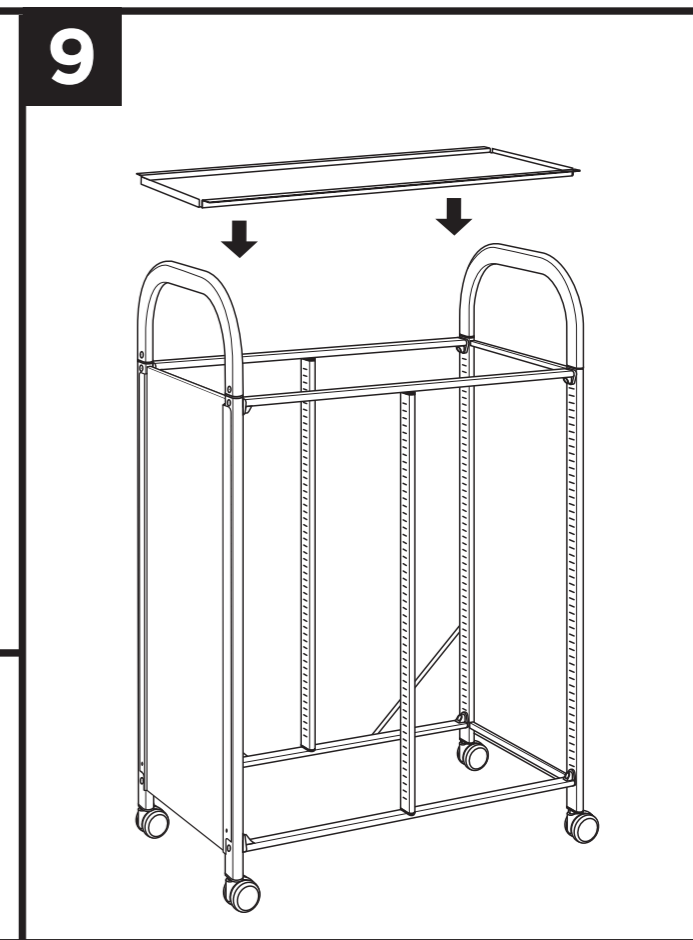

Page 46

**Runners & Tray
spacing guide**

Page 48

Treble Column Unit

Dimensions: 1030(H) x 1010(W) x 430mm(D).

Double Column Unit

Dimensions: 1030(H) x 680(W) x 430mm(D).

BOX A

BOX F

1

2

3

Tilted Tray Unit

Dimensions: 1030(H) x 1010(W) x 430mm(D).

BOX A

BOX D

1

callero
Storage with style.

Tilted Shelf Unit

Dimensions: 1030(H) x 1010(W) x 430mm(D).

callero
Storage with style.

Flat Shelf Unit

Dimensions: 1030(H) x 1010(W) x 430mm(D).

callero
Storage with style.

12 Tray Extension Unit

Dimensions: 1780(H) x 1010(W) x 430mm(D).

6

X4

IMPORTANT INFORMATION

COPYCOPYCOPYCOPYCOPYCOPYCOPYCOPYCOPYCOPYCOPYCOPYCOPY COPYCOPYCOPYCOPYCOPYCOPYCOPYCOPYCOPYCOPYCOPYCOPYCOPY COPYCOPYCOPYCOPYCOPYCOPYCOPYCOPYCOPYCOPYCOPYCOPYCOPY