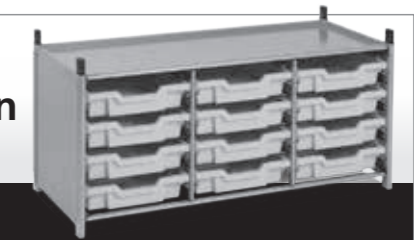

Page 23

**12 Tray
Extension
Unit**

Page 29

**Expanding
the System**