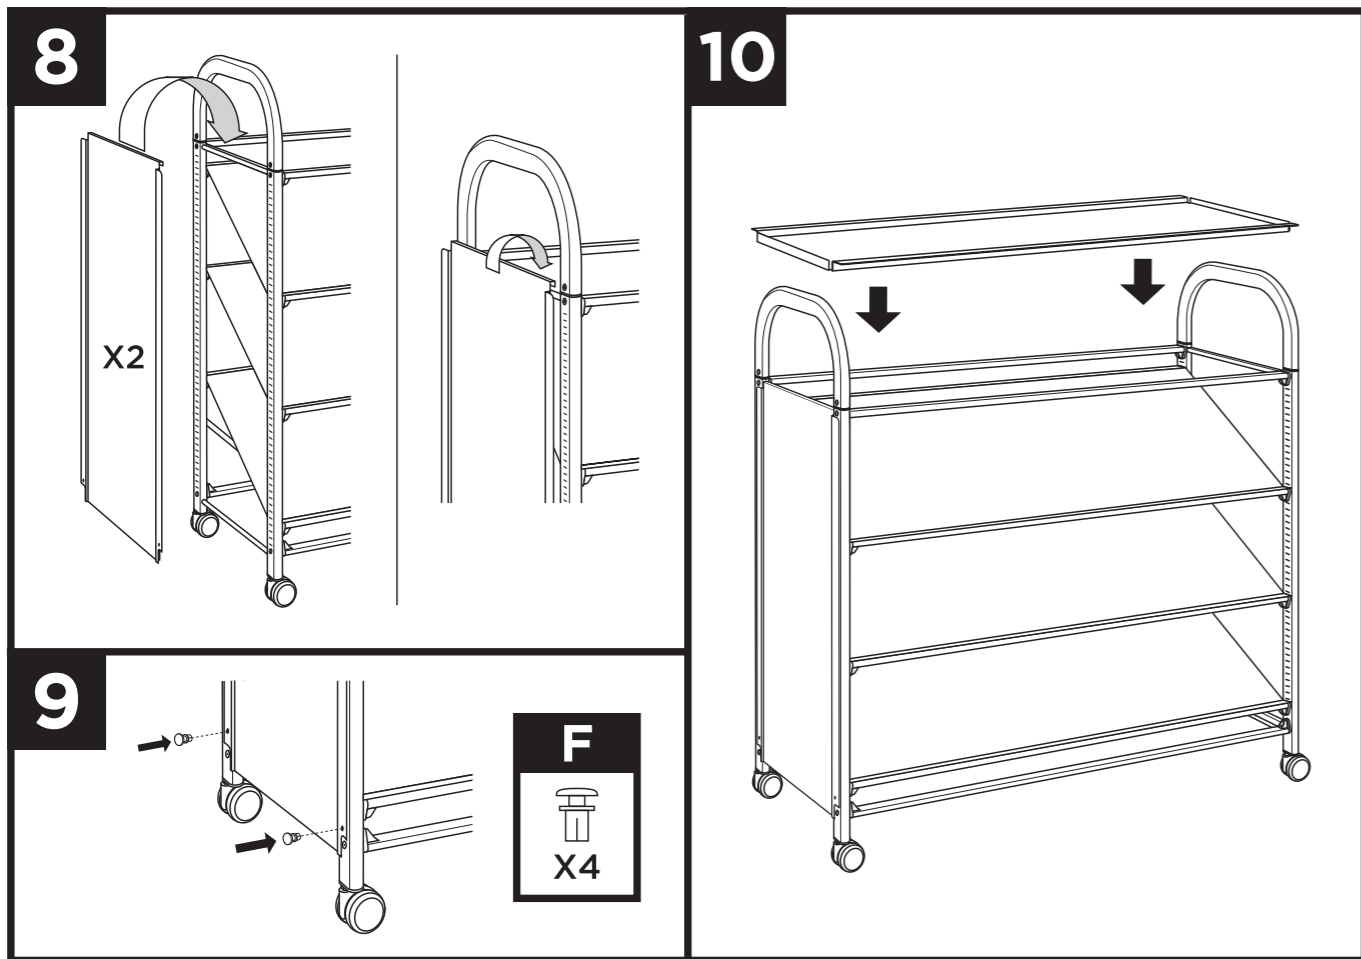

Page 46

**Runners & Tray
spacing guide**

Page 48

Treble Column Unit

Dimensions: 1030(H) x 1010(W) x 430mm(D).

Double Column Unit

Dimensions: 1030(H) x 680(W) x 430mm(D).

BOX A

BOX F

1

2

3

Tilted Tray Unit

Dimensions: 1030(H) x 1010(W) x 430mm(D).

BOX A

BOX D

1

callero
Storage with style.

Tilted Shelf Unit

Dimensions: 1030(H) x 1010(W) x 430mm(D).

callero
Storage with style.

Flat Shelf Unit

Dimensions: 1030(H) x 1010(W) x 430mm(D).

callero
Storage with style.

12 Tray Extension Unit

Dimensions: 1780(H) x 1010(W) x 430mm(D).

6

X4

IMPORTANT INFORMATION

COPYCOPYCOPYCOPYCOPYCOPYCOPYCOPYCOPYCOPYCOPYCOPYCOPY COPYCOPYCOPYCOPYCOPYCOPYCOPYCOPYCOPYCOPYCOPYCOPYCOPY COPYCOPYCOPYCOPYCOPYCOPYCOPYCOPYCOPYCOPYCOPYCOPYCOPY