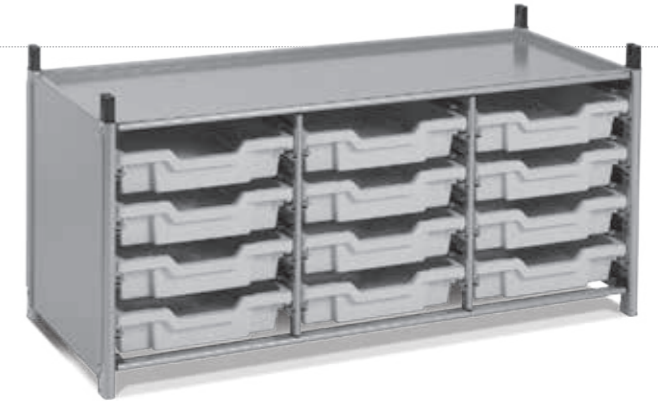

Page 46

**Runners & Tray
spacing guide**

Page 48

Treble Column Unit

Dimensions: 1030(H) x 1010(W) x 430mm(D).

Double Column Unit

Dimensions: 1030(H) x 680(W) x 430mm(D).

BOX A

BOX F

1

2

3

Tilted Tray Unit

Dimensions: 1030(H) x 1010(W) x 430mm(D).

BOX A

BOX D

1

callero
Storage with style.

Tilted Shelf Unit

Dimensions: 1030(H) x 1010(W) x 430mm(D).

callero
Storage with style.

Flat Shelf Unit

Dimensions: 1030(H) x 1010(W) x 430mm(D).

callero
Storage with style.

12 Tray Extension Unit

Dimensions: 1780(H) x 1010(W) x 430mm(D).

6

X4

IMPORTANT INFORMATION

COPYCOPYCOPYCOPYCOPYCOPYCOPYCOPYCOPYCOPYCOPYCOPYCOPY COPYCOPYCOPYCOPYCOPYCOPYCOPYCOPYCOPYCOPYCOPYCOPYCOPY COPYCOPYCOPYCOPYCOPYCOPYCOPYCOPYCOPYCOPYCOPYCOPYCOPY