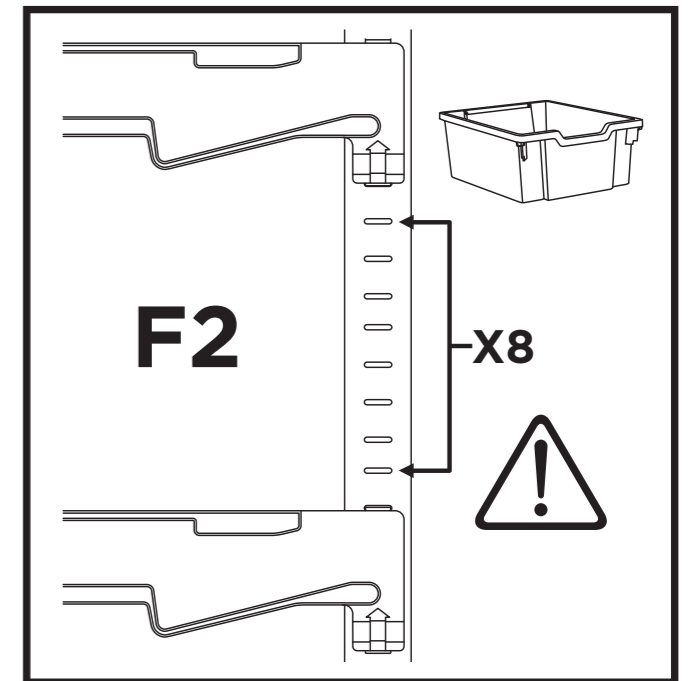

Page 46

**Runners & Tray
spacing guide**

Page 48

Treble Column Unit

Dimensions: 1030(H) x 1010(W) x 430mm(D).

Double Column Unit

Dimensions: 1030(H) x 680(W) x 430mm(D).

BOX A

COPYCOPYCOPYCOPYCOPYCOPYCOPYCOPYCOPYCOPYCOPYCOPYCOPY COPYCOPYCOPYCOPYCOPYCOPYCOPYCOPYCOPYCOPYCOPYCOPYCOPY COPYCOPYCOPYCOPYCOPYCOPYCOPYCOPYCOPYCOPYCOPYCOPYCOPY

7

X2

F

 X4

8

HOW TO EXPAND THE SYSTEM

BOX B

BOX C

BOX D

BOX E

Art Trolley

Dimensions: 945(H) x 565(W) x 500mm(D).

A3 Paper Trolley

Dimensions: 945(H) x 500(W) x 500mm(D).

callero