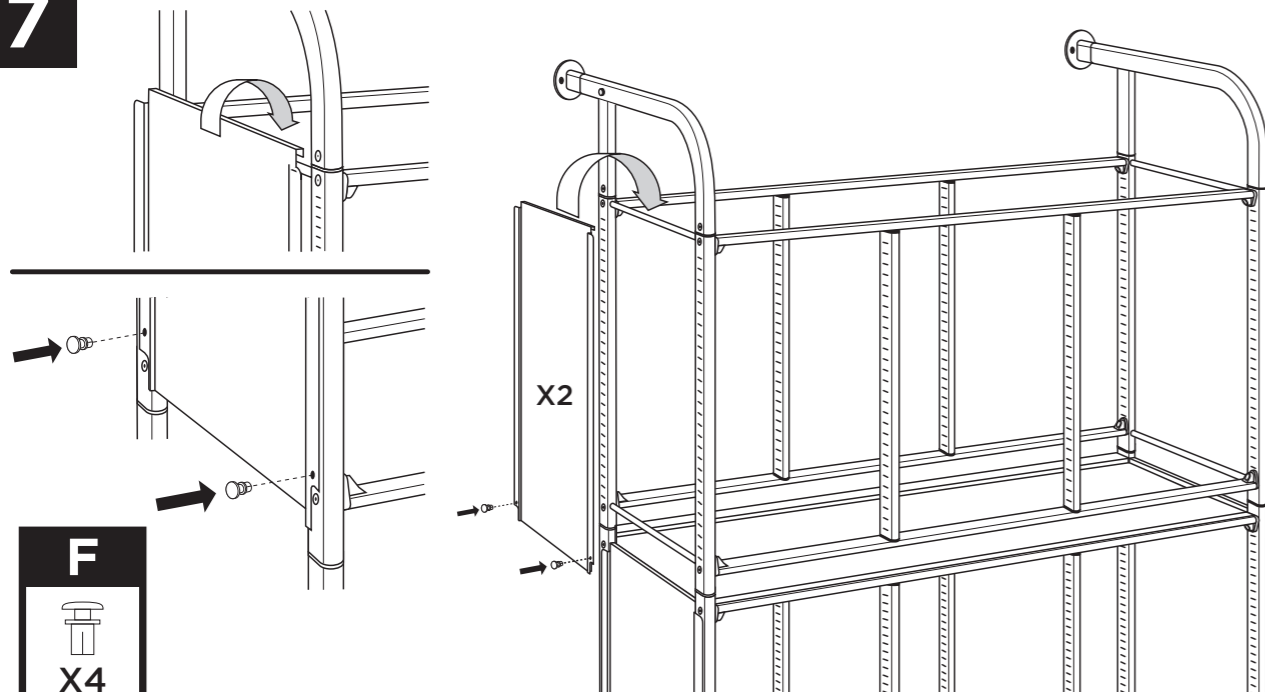

IMPORTANT INFORMATION

COPYCOPYCOPYCOPYCOPYCOPYCOPYCOPYCOPYCOPYCOPYCOPYCOPY COPYCOPYCOPYCOPYCOPYCOPYCOPYCOPYCOPYCOPYCOPYCOPYCOPY COPYCOPYCOPYCOPYCOPYCOPYCOPYCOPYCOPYCOPYCOPYCOPYCOPY

7

X2

F

X4

8