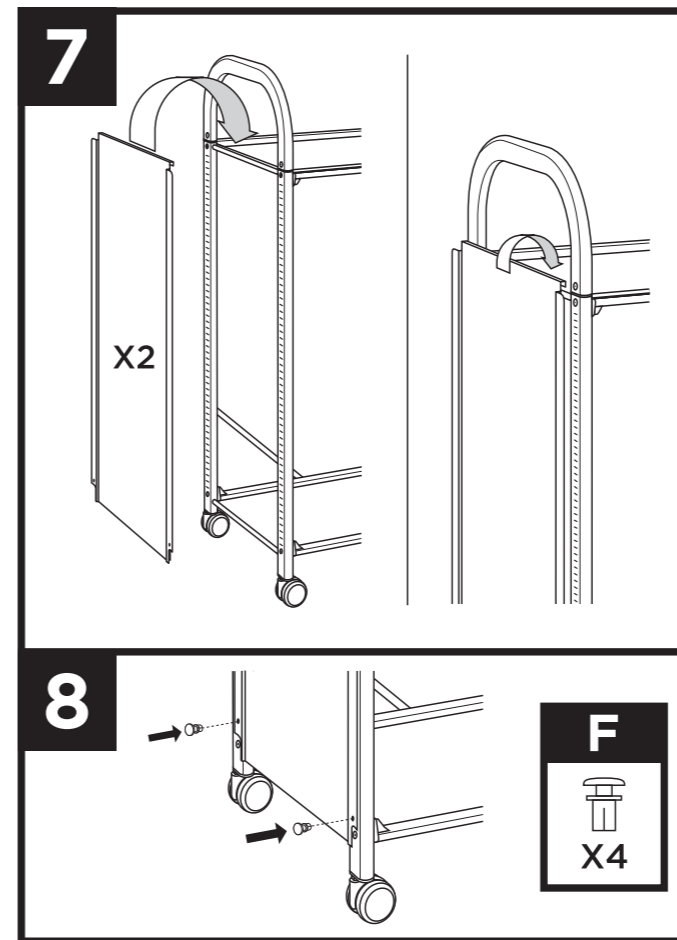

Page 46

**Runners & Tray
spacing guide**

Page 48

Treble Column Unit

Dimensions: 1030(H) x 1010(W) x 430mm(D).

Double Column Unit

Dimensions: 1030(H) x 680(W) x 430mm(D).

BOX A

BOX F

1

2

3

Tilted Tray Unit

Dimensions: 1030(H) x 1010(W) x 430mm(D).

BOX A

BOX D

1

callero
Storage with style.

Tilted Shelf Unit

Dimensions: 1030(H) x 1010(W) x 430mm(D).

callero
Storage with style.

Flat Shelf Unit

Dimensions: 1030(H) x 1010(W) x 430mm(D).

callero
Storage with style.

12 Tray Extension Unit

Dimensions: 1780(H) x 1010(W) x 430mm(D).

6

X4

IMPORTANT INFORMATION

COPYCOPYCOPYCOPYCOPYCOPYCOPYCOPYCOPYCOPYCOPYCOPYCOPY COPYCOPYCOPYCOPYCOPYCOPYCOPYCOPYCOPYCOPYCOPYCOPYCOPY COPYCOPYCOPYCOPYCOPYCOPYCOPYCOPYCOPYCOPYCOPYCOPYCOPY