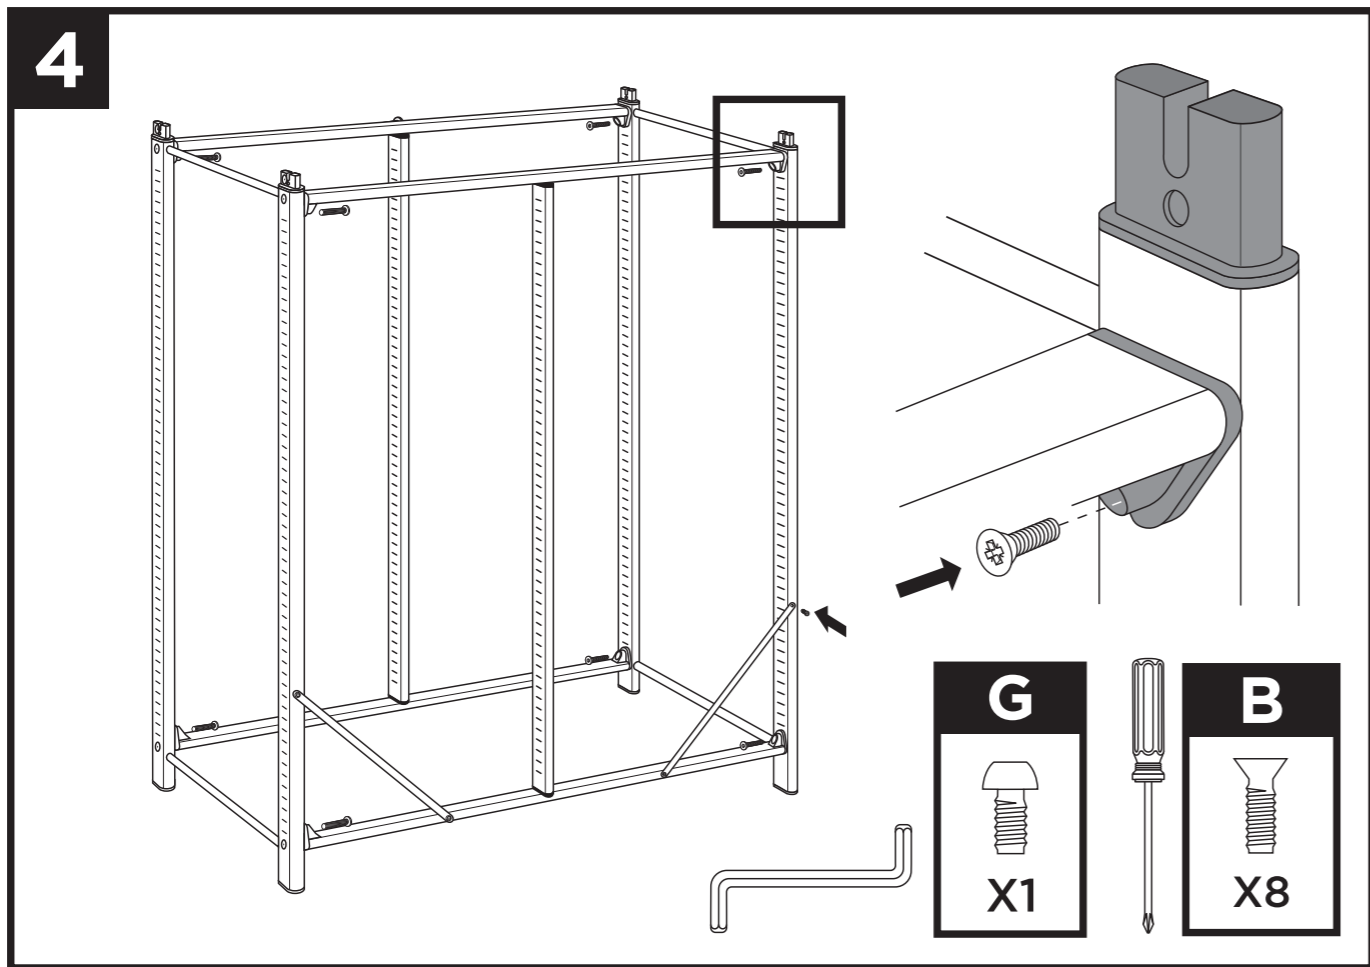

Page 46

**Runners & Tray
spacing guide**

Page 48

Treble Column Unit

Dimensions: 1030(H) x 1010(W) x 430mm(D).

Double Column Unit

Dimensions: 1030(H) x 680(W) x 430mm(D).

BOX A

BOX F

1

2

3

Tilted Tray Unit

Dimensions: 1030(H) x 1010(W) x 430mm(D).

BOX A

BOX D

1

callero
Storage with style.

Tilted Shelf Unit

Dimensions: 1030(H) x 1010(W) x 430mm(D).

callero
Storage with style.

Flat Shelf Unit

Dimensions: 1030(H) x 1010(W) x 430mm(D).

callero
Storage with style.

12 Tray Extension Unit

Dimensions: 1780(H) x 1010(W) x 430mm(D).

6

X4

IMPORTANT INFORMATION

COPYCOPYCOPYCOPYCOPYCOPYCOPYCOPYCOPYCOPYCOPYCOPYCOPY COPYCOPYCOPYCOPYCOPYCOPYCOPYCOPYCOPYCOPYCOPYCOPYCOPY COPYCOPYCOPYCOPYCOPYCOPYCOPYCOPYCOPYCOPYCOPYCOPYCOPY