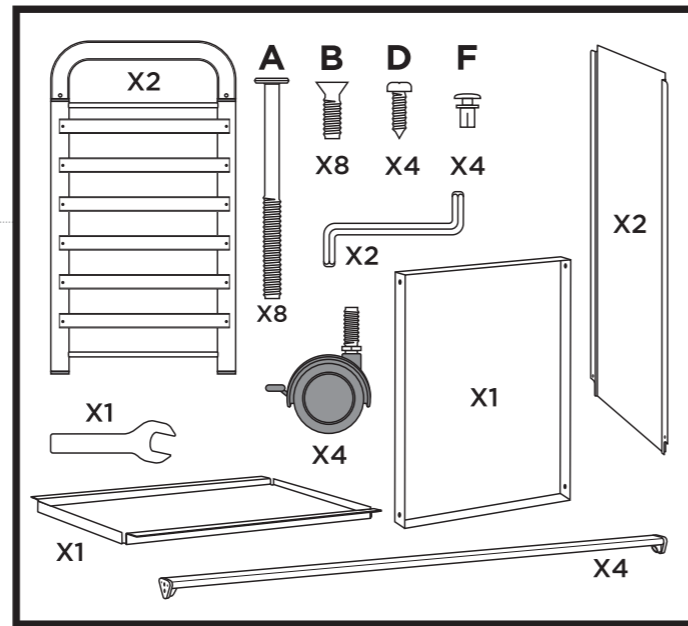

COPYCOPYCOPYCOPYCOPYCOPYCOPYCOPYCOPYCOPYCOPYCOPYCOPY COPYCOPYCOPYCOPYCOPYCOPYCOPYCOPYCOPYCOPYCOPYCOPYCOPY COPYCOPYCOPYCOPYCOPYCOPYCOPYCOPYCOPYCOPYCOPYCOPYCOPY

7

X2

F

 X4

8

HOW TO EXPAND THE SYSTEM

BOX B

BOX C

BOX D

BOX E

Art Trolley

Dimensions: 945(H) x 565(W) x 500mm(D).

A3 Paper Trolley

Dimensions: 945(H) x 500(W) x 500mm(D).

callero