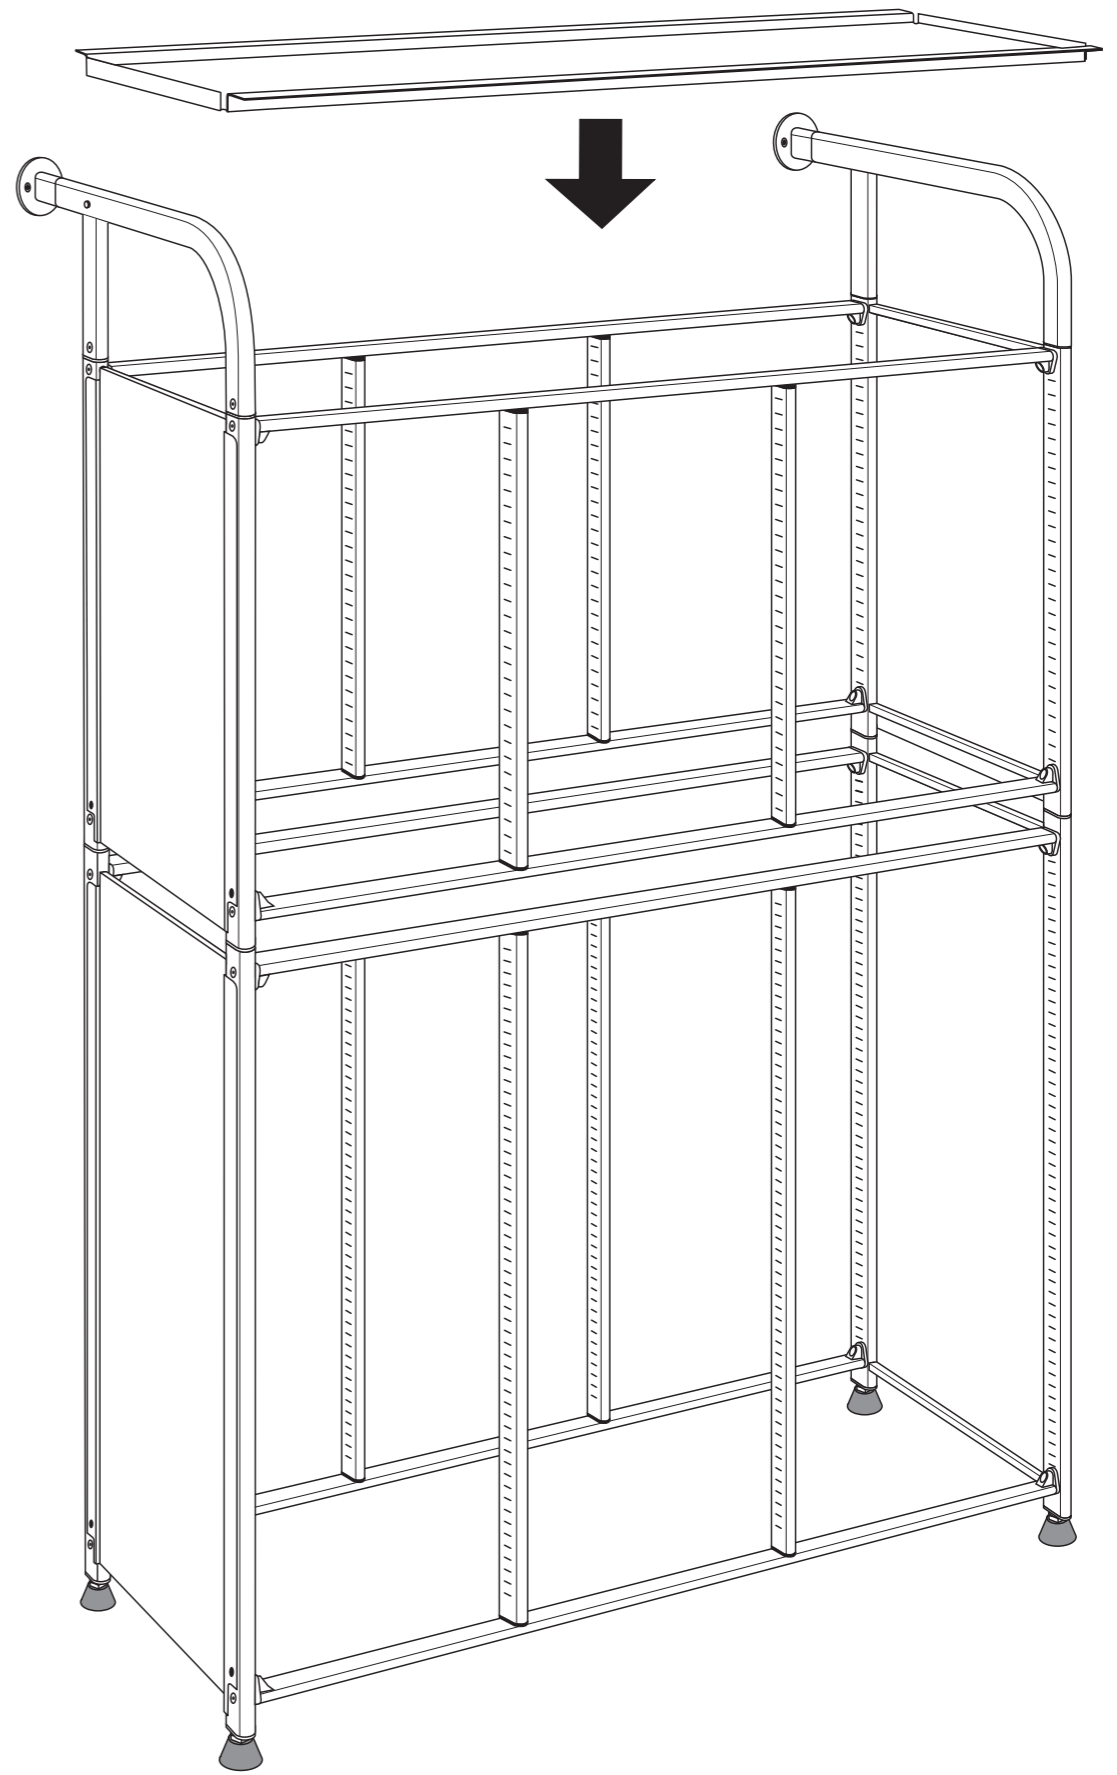

Page 46

**Runners & Tray
spacing guide**

Page 48

Treble Column Unit

Dimensions: 1030(H) x 1010(W) x 430mm(D).

Double Column Unit

Dimensions: 1030(H) x 680(W) x 430mm(D).

BOX A

BOX F

1

2

3

Tilted Tray Unit

Dimensions: 1030(H) x 1010(W) x 430mm(D).

BOX A

BOX D

12 Tray Extension Unit

Dimensions: 1780(H) x 1010(W) x 430mm(D).

6

X4

IMPORTANT INFORMATION

COPYCOPYCOPYCOPYCOPYCOPYCOPYCOPYCOPYCOPYCOPYCOPYCOPY COPYCOPYCOPYCOPYCOPYCOPYCOPYCOPYCOPYCOPYCOPYCOPYCOPY COPYCOPYCOPYCOPYCOPYCOPYCOPYCOPYCOPYCOPYCOPYCOPYCOPY

COPYCOPYCOPYCOPYCOPYCOPYCOPYCOPYCOPYCOPYCOPYCOPYCOPY COPYCOPYCOPYCOPYCOPYCOPYCOPYCOPYCOPYCOPYCOPYCOPYCOPY COPYCOPYCOPYCOPYCOPYCOPYCOPYCOPYCOPYCOPYCOPYCOPYCOPY

7

X2

F

 X4

8

HOW TO EXPAND THE SYSTEM

BOX B