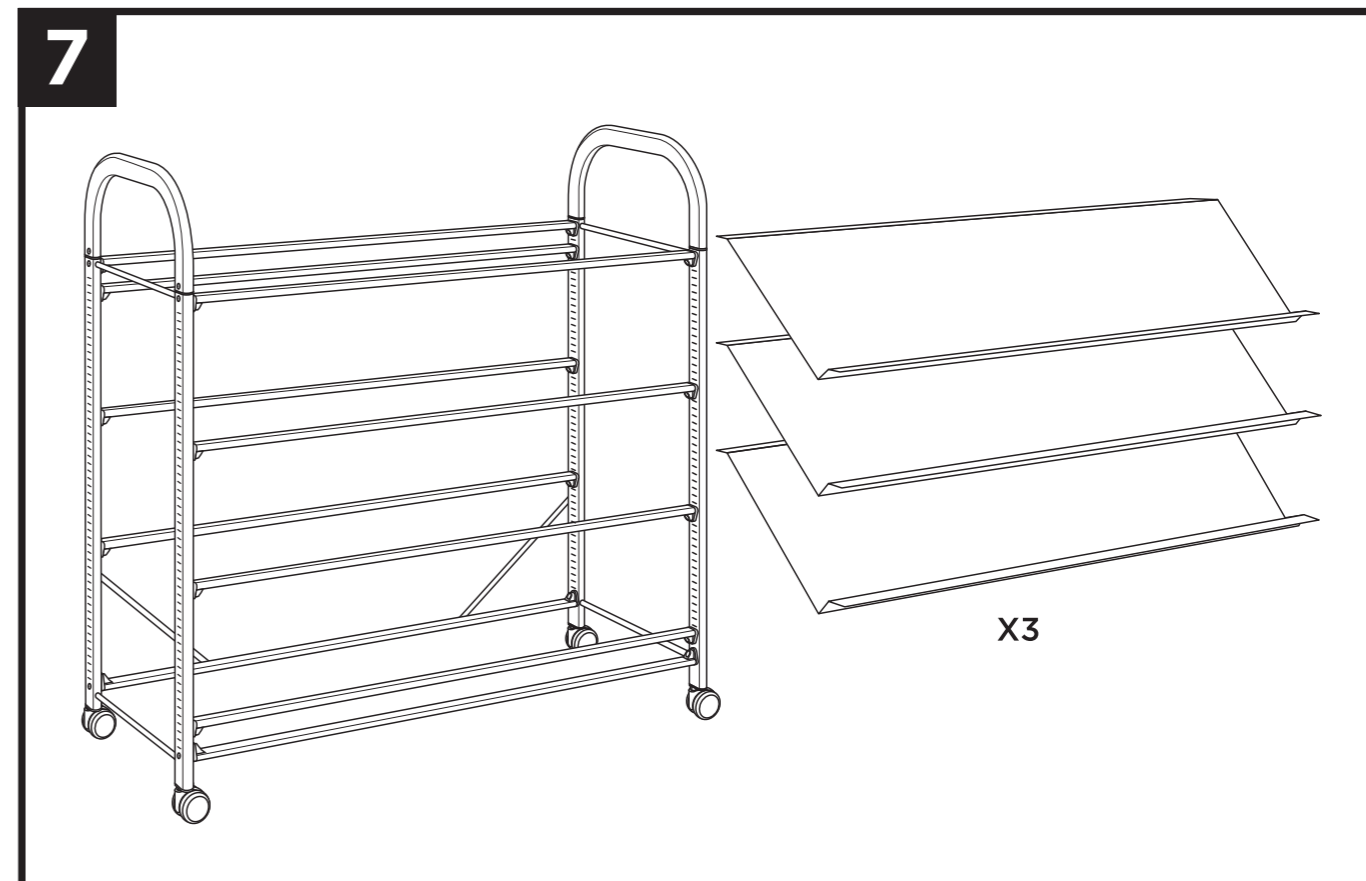

BOX F

1

2

3

Tilted Tray Unit

Dimensions: 1030(H) x 1010(W) x 430mm(D).

BOX A

BOX D

1

callero
Storage with style.

Tilted Shelf Unit

Dimensions: 1030(H) x 1010(W) x 430mm(D).

callero
Storage with style.

Flat Shelf Unit

Dimensions: 1030(H) x 1010(W) x 430mm(D).

callero
Storage with style.

12 Tray Extension Unit

Dimensions: 1780(H) x 1010(W) x 430mm(D).

6

X4

IMPORTANT INFORMATION

COPYCOPYCOPYCOPYCOPYCOPYCOPYCOPYCOPYCOPYCOPYCOPYCOPY COPYCOPYCOPYCOPYCOPYCOPYCOPYCOPYCOPYCOPYCOPYCOPYCOPY COPYCOPYCOPYCOPYCOPYCOPYCOPYCOPYCOPYCOPYCOPYCOPYCOPY