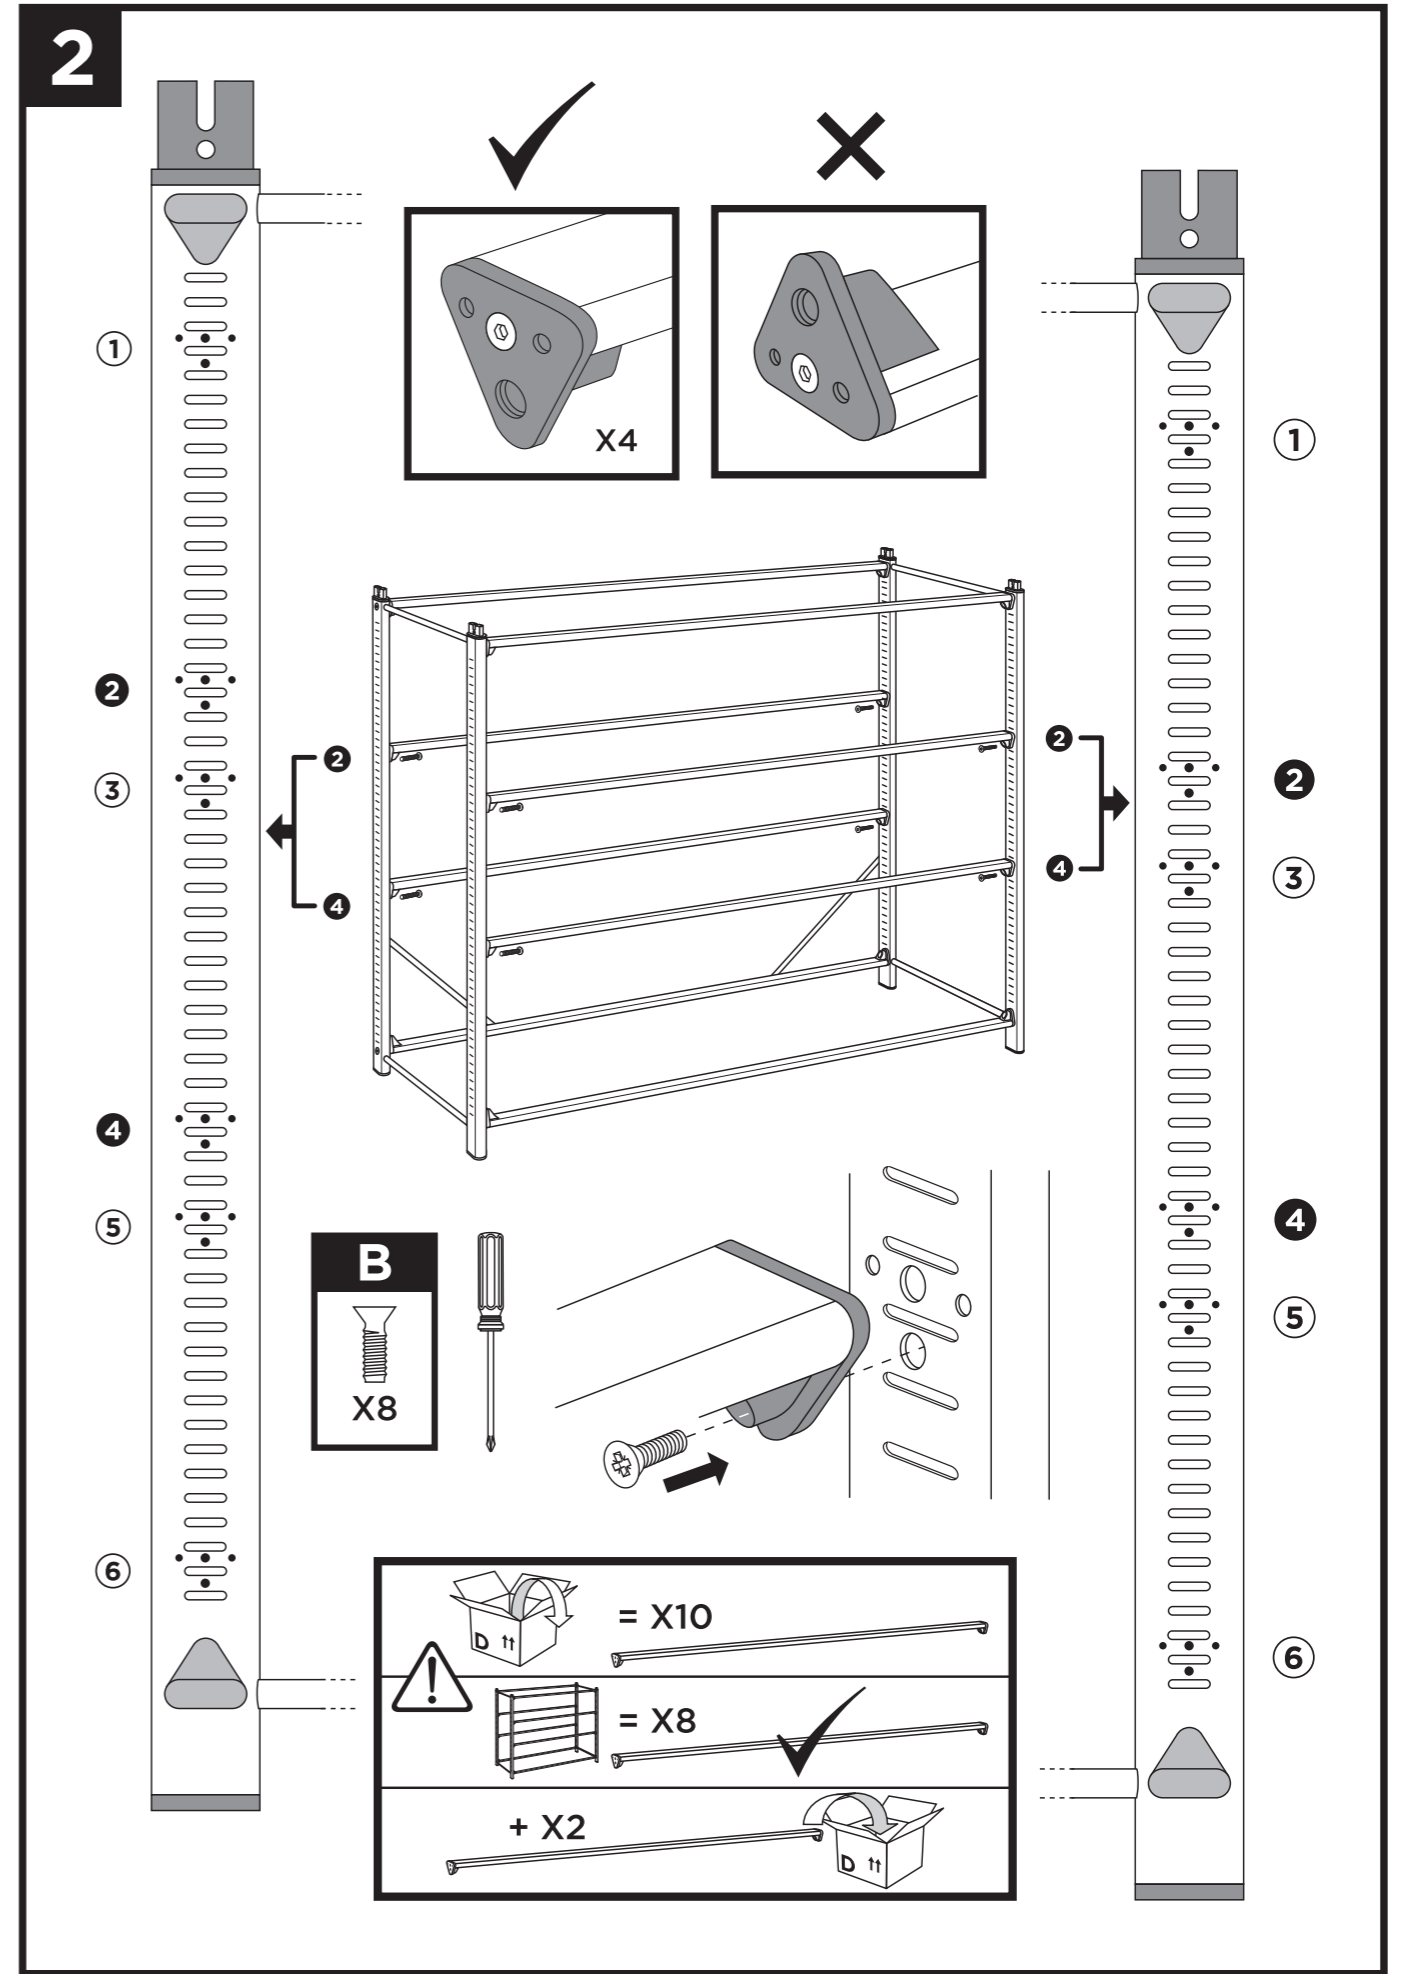

Page 46

**Runners & Tray
spacing guide**

Page 48

Treble Column Unit

Dimensions: 1030(H) x 1010(W) x 430mm(D).

Double Column Unit

Dimensions: 1030(H) x 680(W) x 430mm(D).

BOX A

BOX F

1

2

3

Tilted Tray Unit

Dimensions: 1030(H) x 1010(W) x 430mm(D).

BOX A

BOX D

1

callero
Storage with style.

Tilted Shelf Unit

Dimensions: 1030(H) x 1010(W) x 430mm(D).

callero
Storage with style.

Flat Shelf Unit

Dimensions: 1030(H) x 1010(W) x 430mm(D).

callero
Storage with style.

12 Tray Extension Unit

Dimensions: 1780(H) x 1010(W) x 430mm(D).

6

X4

IMPORTANT INFORMATION

COPYCOPYCOPYCOPYCOPYCOPYCOPYCOPYCOPYCOPYCOPYCOPYCOPY COPYCOPYCOPYCOPYCOPYCOPYCOPYCOPYCOPYCOPYCOPYCOPYCOPY COPYCOPYCOPYCOPYCOPYCOPYCOPYCOPYCOPYCOPYCOPYCOPYCOPY