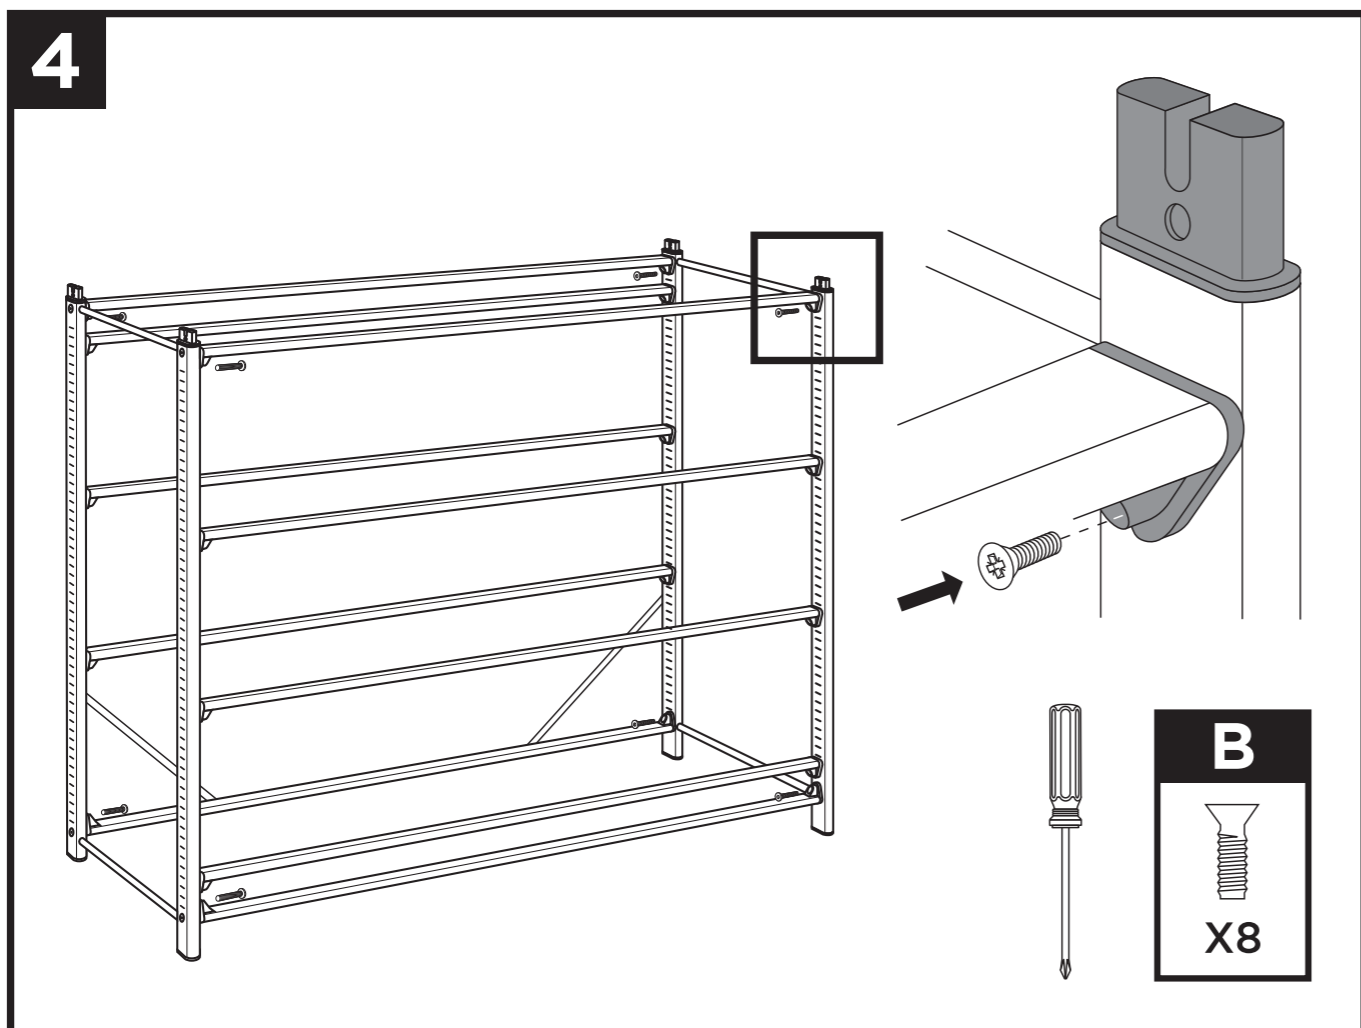

1

callero
Storage with style.

Tilted Shelf Unit

Dimensions: 1030(H) x 1010(W) x 430mm(D).

callero
Storage with style.

Flat Shelf Unit

Dimensions: 1030(H) x 1010(W) x 430mm(D).

callero
Storage with style.

12 Tray Extension Unit

Dimensions: 1780(H) x 1010(W) x 430mm(D).

6

X4

IMPORTANT INFORMATION

COPYCOPYCOPYCOPYCOPYCOPYCOPYCOPYCOPYCOPYCOPYCOPYCOPY COPYCOPYCOPYCOPYCOPYCOPYCOPYCOPYCOPYCOPYCOPYCOPYCOPY COPYCOPYCOPYCOPYCOPYCOPYCOPYCOPYCOPYCOPYCOPYCOPYCOPY