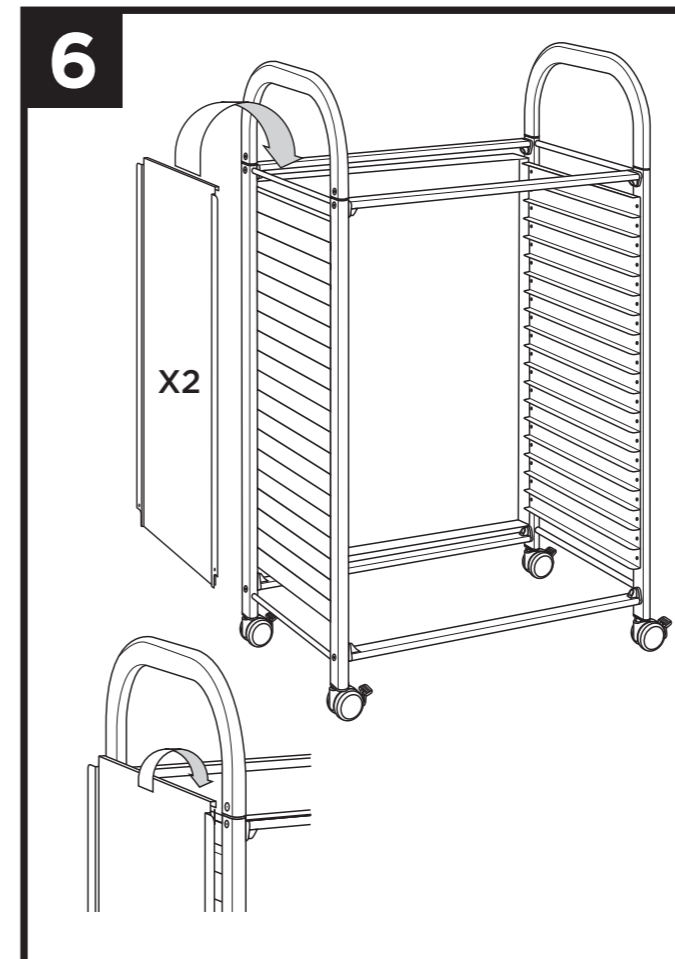

COPYCOPYCOPYCOPYCOPYCOPYCOPYCOPYCOPYCOPYCOPYCOPYCOPY COPYCOPYCOPYCOPYCOPYCOPYCOPYCOPYCOPYCOPYCOPYCOPYCOPY COPYCOPYCOPYCOPYCOPYCOPYCOPYCOPYCOPYCOPYCOPYCOPYCOPY

7

X2

F

 X4

8

HOW TO EXPAND THE SYSTEM

BOX B

BOX C

BOX D

BOX E

Art Trolley

Dimensions: 945(H) x 565(W) x 500mm(D).

A3 Paper Trolley

Dimensions: 945(H) x 500(W) x 500mm(D).

callero

Storage with style.

callero

Storage with style.