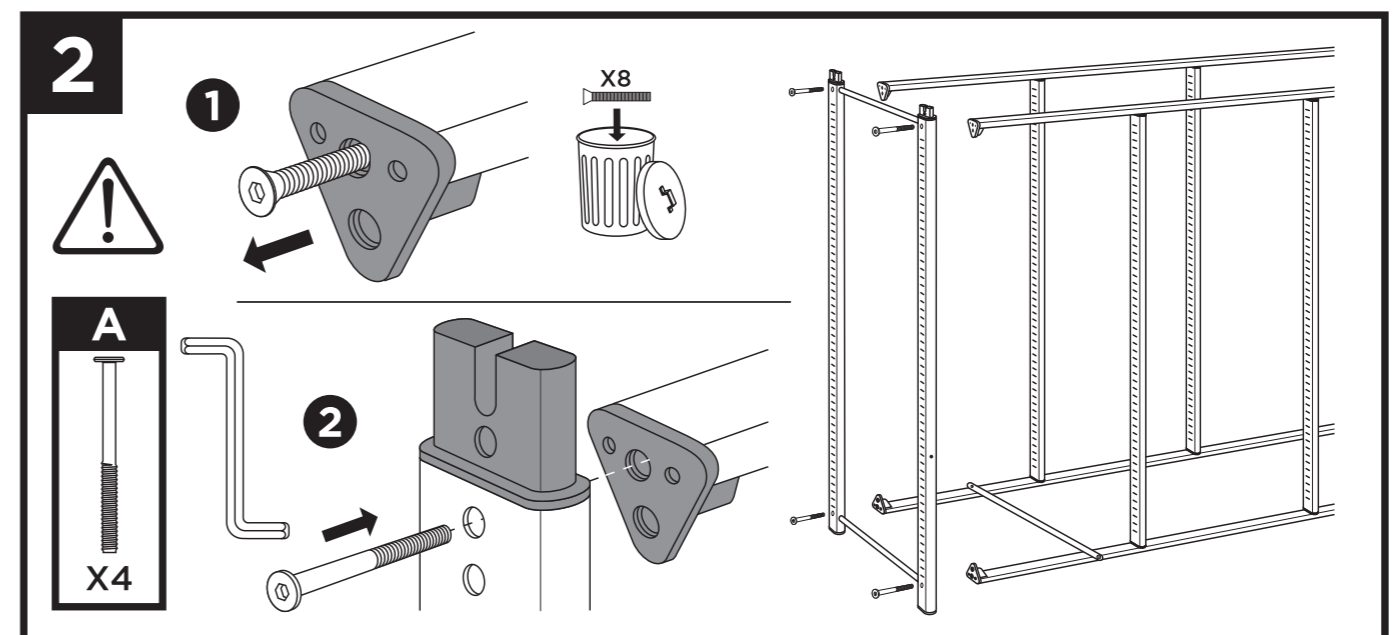

Page 46

**Runners & Tray
spacing guide**

Page 48

Treble Column Unit

Dimensions: 1030(H) x 1010(W) x 430mm(D).

Double Column Unit

Dimensions: 1030(H) x 680(W) x 430mm(D).

BOX A

BOX F

1

2

3

Tilted Tray Unit

Dimensions: 1030(H) x 1010(W) x 430mm(D).

BOX A

BOX D

1

callero
Storage with style.

Tilted Shelf Unit

Dimensions: 1030(H) x 1010(W) x 430mm(D).

callero
Storage with style.

Flat Shelf Unit

Dimensions: 1030(H) x 1010(W) x 430mm(D).

callero
Storage with style.