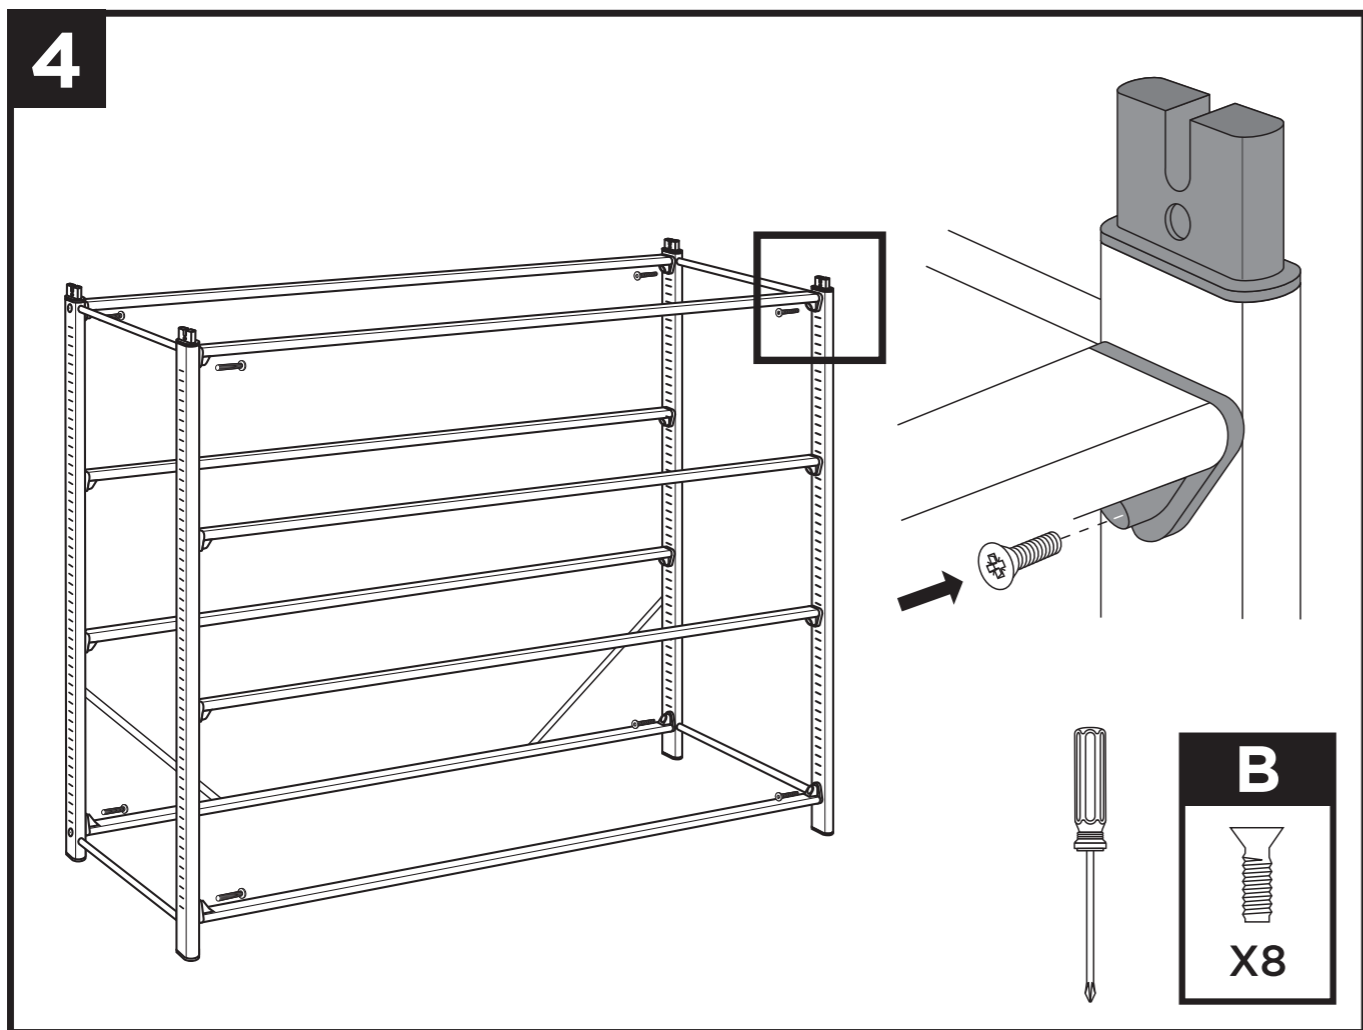

1

callero
Storage with style.

Tilted Shelf Unit

Dimensions: 1030(H) x 1010(W) x 430mm(D).

callero
Storage with style.

Flat Shelf Unit

Dimensions: 1030(H) x 1010(W) x 430mm(D).

callero
Storage with style.

12 Tray Extension Unit

Dimensions: 1780(H) x 1010(W) x 430mm(D).

6

X4

IMPORTANT INFORMATION

COPYCOPYCOPYCOPYCOPYCOPYCOPYCOPYCOPYCOPYCOPYCOPYCOPY COPYCOPYCOPYCOPYCOPYCOPYCOPYCOPYCOPYCOPYCOPYCOPYCOPY COPYCOPYCOPYCOPYCOPYCOPYCOPYCOPYCOPYCOPYCOPYCOPYCOPY