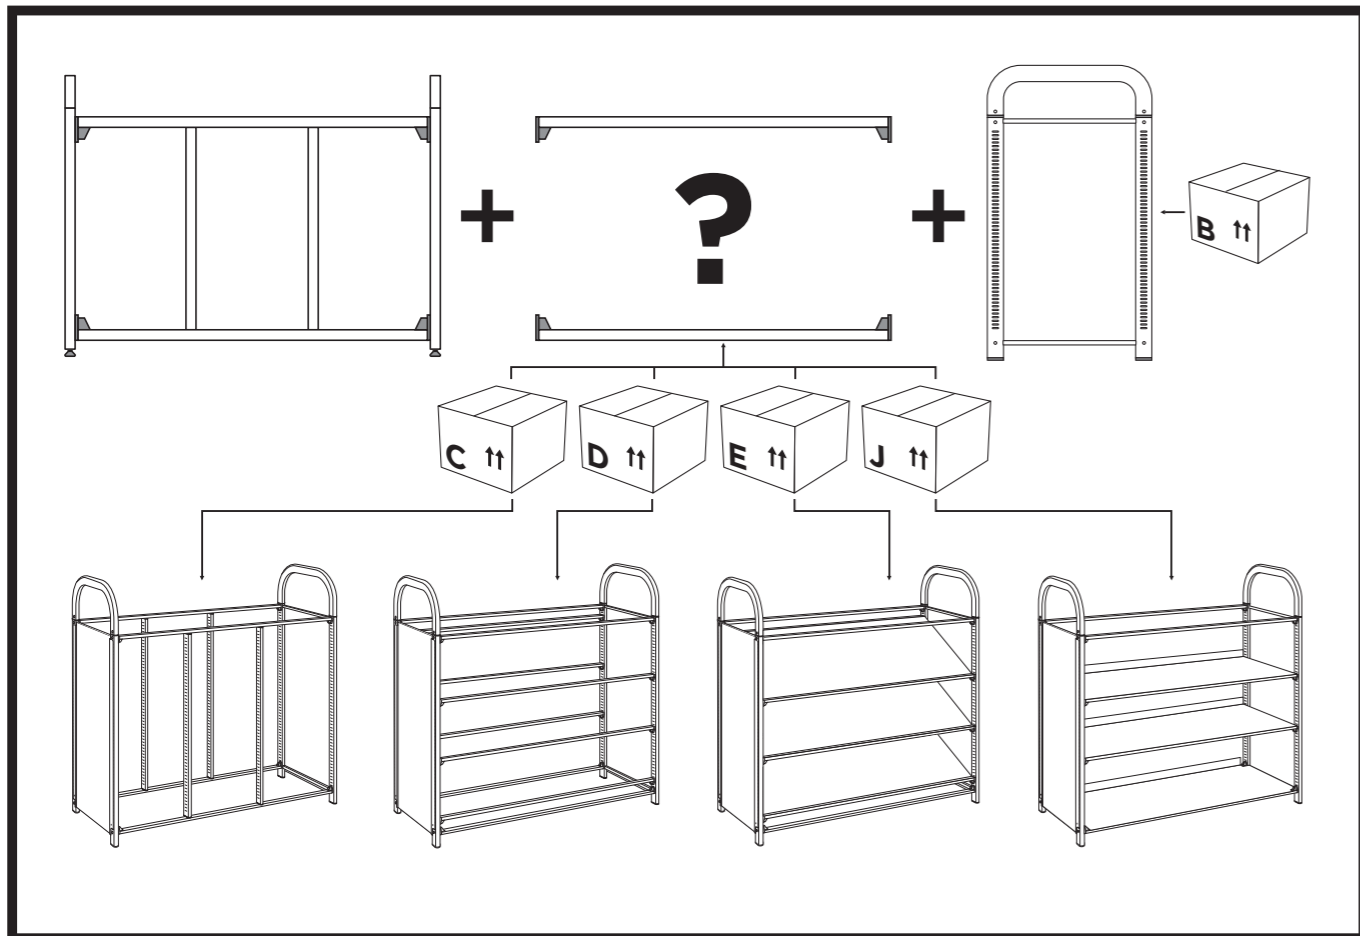

Page 46

**Runners & Tray
spacing guide**

Page 48

Treble Column Unit

Dimensions: 1030(H) x 1010(W) x 430mm(D).

Double Column Unit

Dimensions: 1030(H) x 680(W) x 430mm(D).

BOX A

COPYCOPYCOPYCOPYCOPYCOPYCOPYCOPYCOPYCOPYCOPYCOPYCOPY COPYCOPYCOPYCOPYCOPYCOPYCOPYCOPYCOPYCOPYCOPYCOPYCOPY COPYCOPYCOPYCOPYCOPYCOPYCOPYCOPYCOPYCOPYCOPYCOPYCOPY

7

X2

F

 X4

8

HOW TO EXPAND THE SYSTEM

BOX B