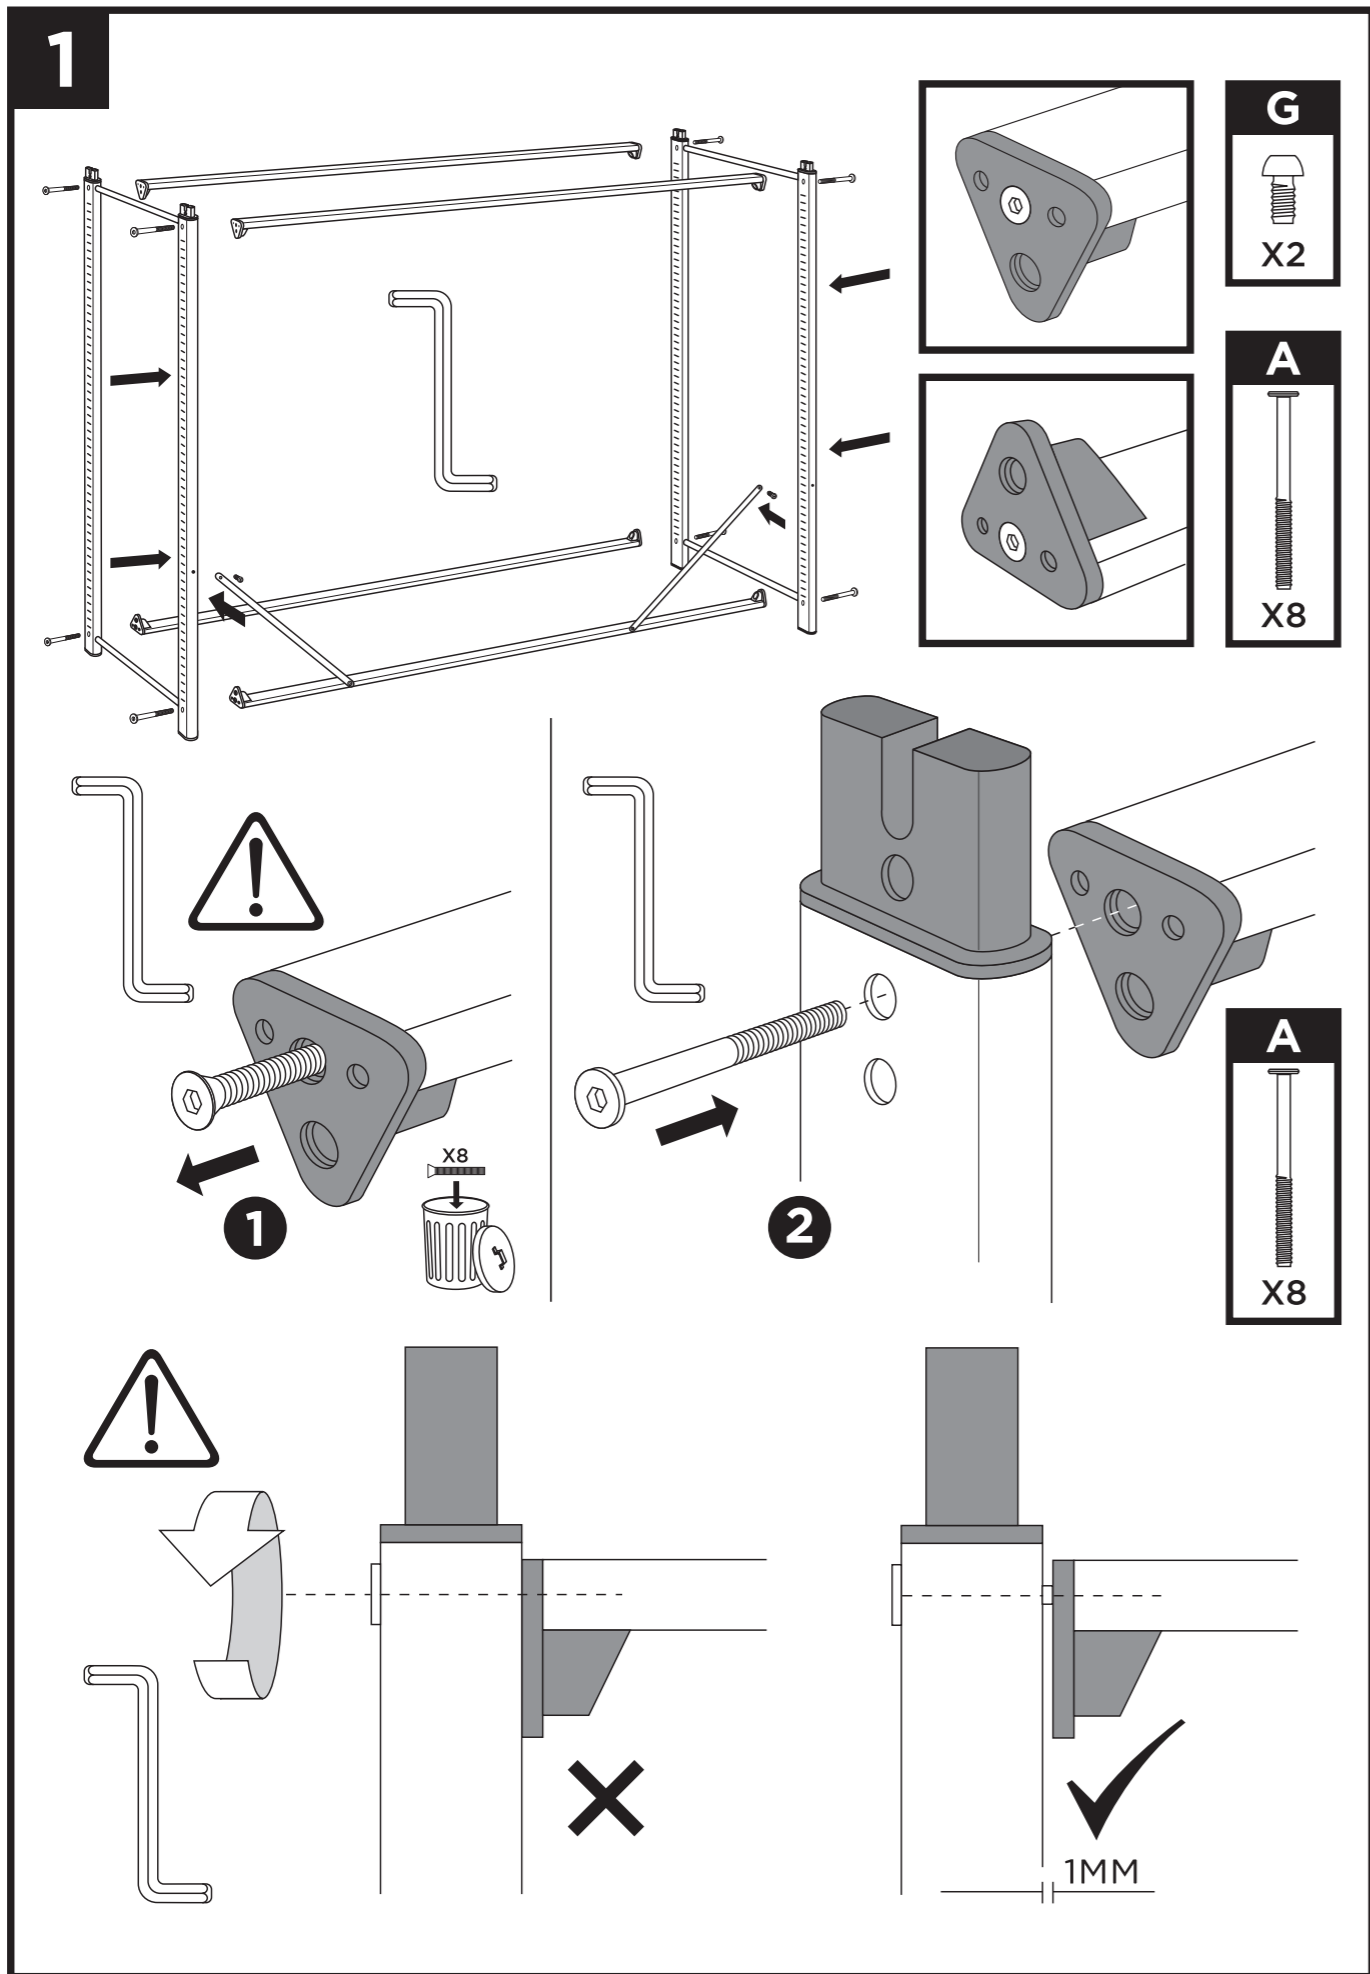

1

callero
Storage with style.

Tilted Shelf Unit

Dimensions: 1030(H) x 1010(W) x 430mm(D).

callero
Storage with style.

Flat Shelf Unit

Dimensions: 1030(H) x 1010(W) x 430mm(D).

callero
Storage with style.

12 Tray Extension Unit

Dimensions: 1780(H) x 1010(W) x 430mm(D).

6

X4

IMPORTANT INFORMATION

COPYCOPYCOPYCOPYCOPYCOPYCOPYCOPYCOPYCOPYCOPYCOPYCOPY COPYCOPYCOPYCOPYCOPYCOPYCOPYCOPYCOPYCOPYCOPYCOPYCOPY COPYCOPYCOPYCOPYCOPYCOPYCOPYCOPYCOPYCOPYCOPYCOPYCOPY