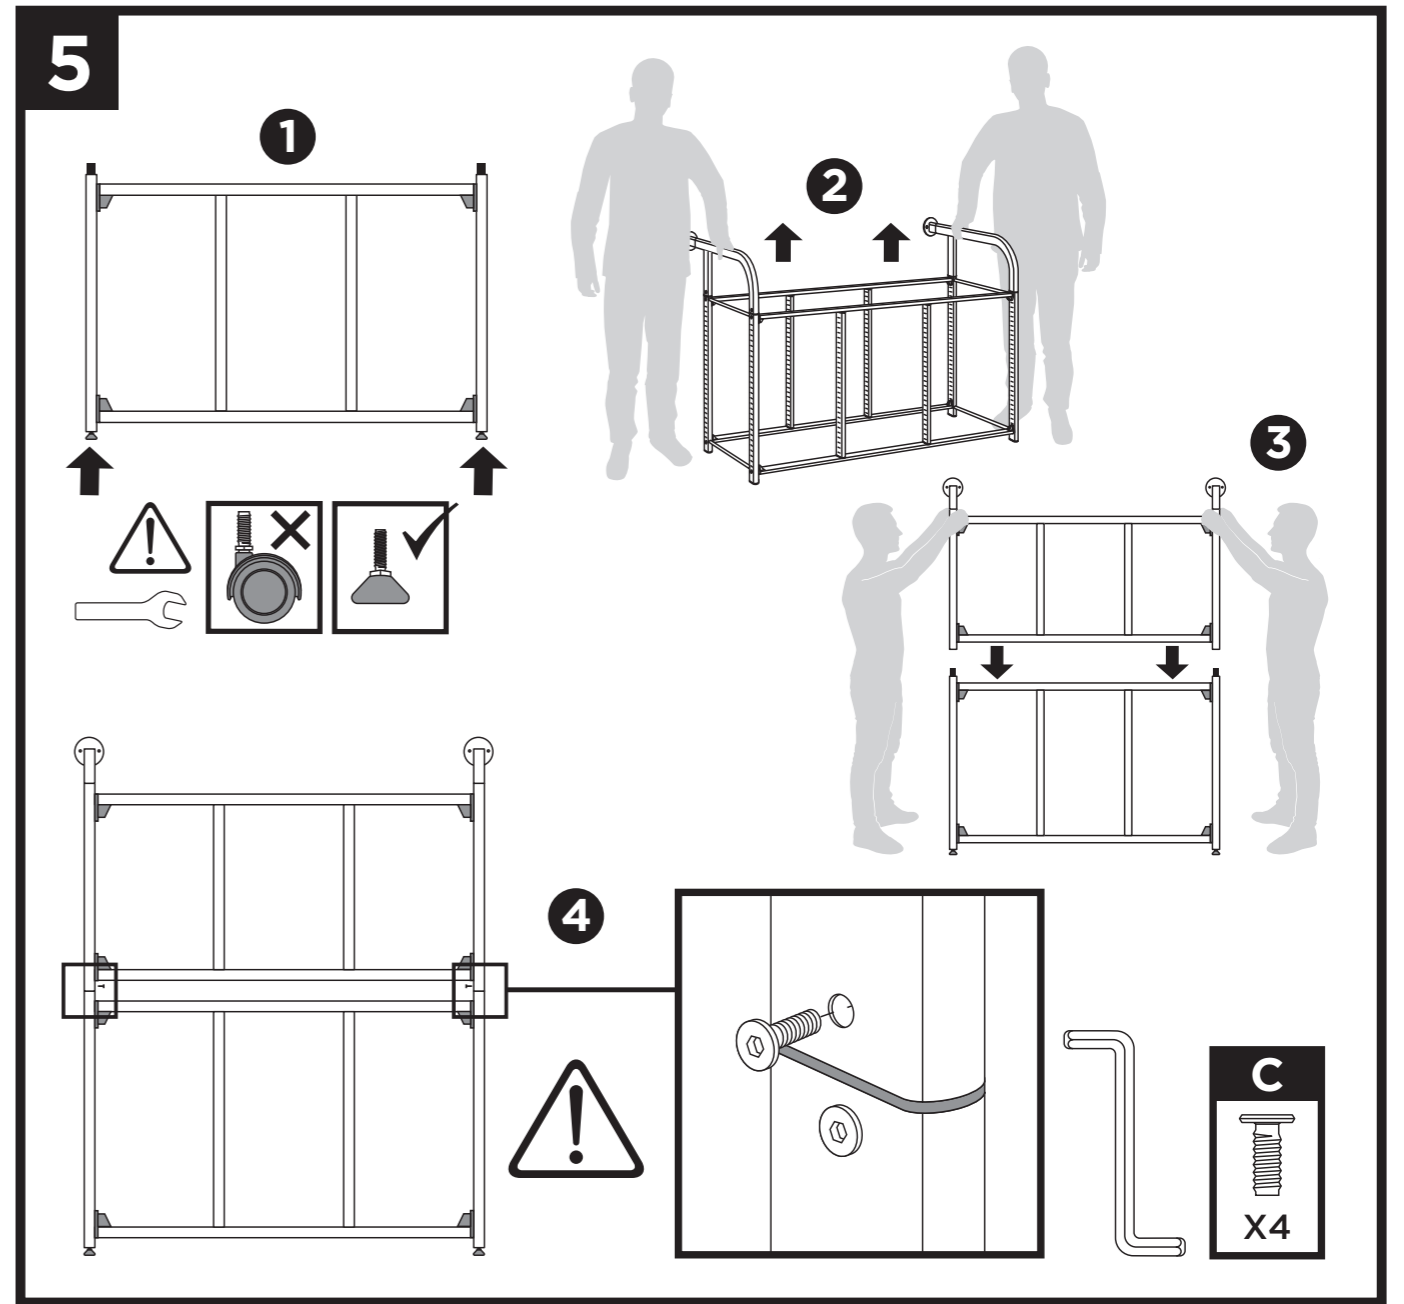

Page 46

**Runners & Tray
spacing guide**

Page 48

Treble Column Unit

Dimensions: 1030(H) x 1010(W) x 430mm(D).

Double Column Unit

Dimensions: 1030(H) x 680(W) x 430mm(D).

BOX A

BOX F

1

2

3

Tilted Tray Unit

Dimensions: 1030(H) x 1010(W) x 430mm(D).

BOX A

BOX D

1

callero
Storage with style.

Tilted Shelf Unit

Dimensions: 1030(H) x 1010(W) x 430mm(D).

callero
Storage with style.

Flat Shelf Unit

Dimensions: 1030(H) x 1010(W) x 430mm(D).

callero
Storage with style.

12 Tray Extension Unit

Dimensions: 1780(H) x 1010(W) x 430mm(D).

6

X4

IMPORTANT INFORMATION

COPYCOPYCOPYCOPYCOPYCOPYCOPYCOPYCOPYCOPYCOPYCOPYCOPY COPYCOPYCOPYCOPYCOPYCOPYCOPYCOPYCOPYCOPYCOPYCOPYCOPY COPYCOPYCOPYCOPYCOPYCOPYCOPYCOPYCOPYCOPYCOPYCOPYCOPY