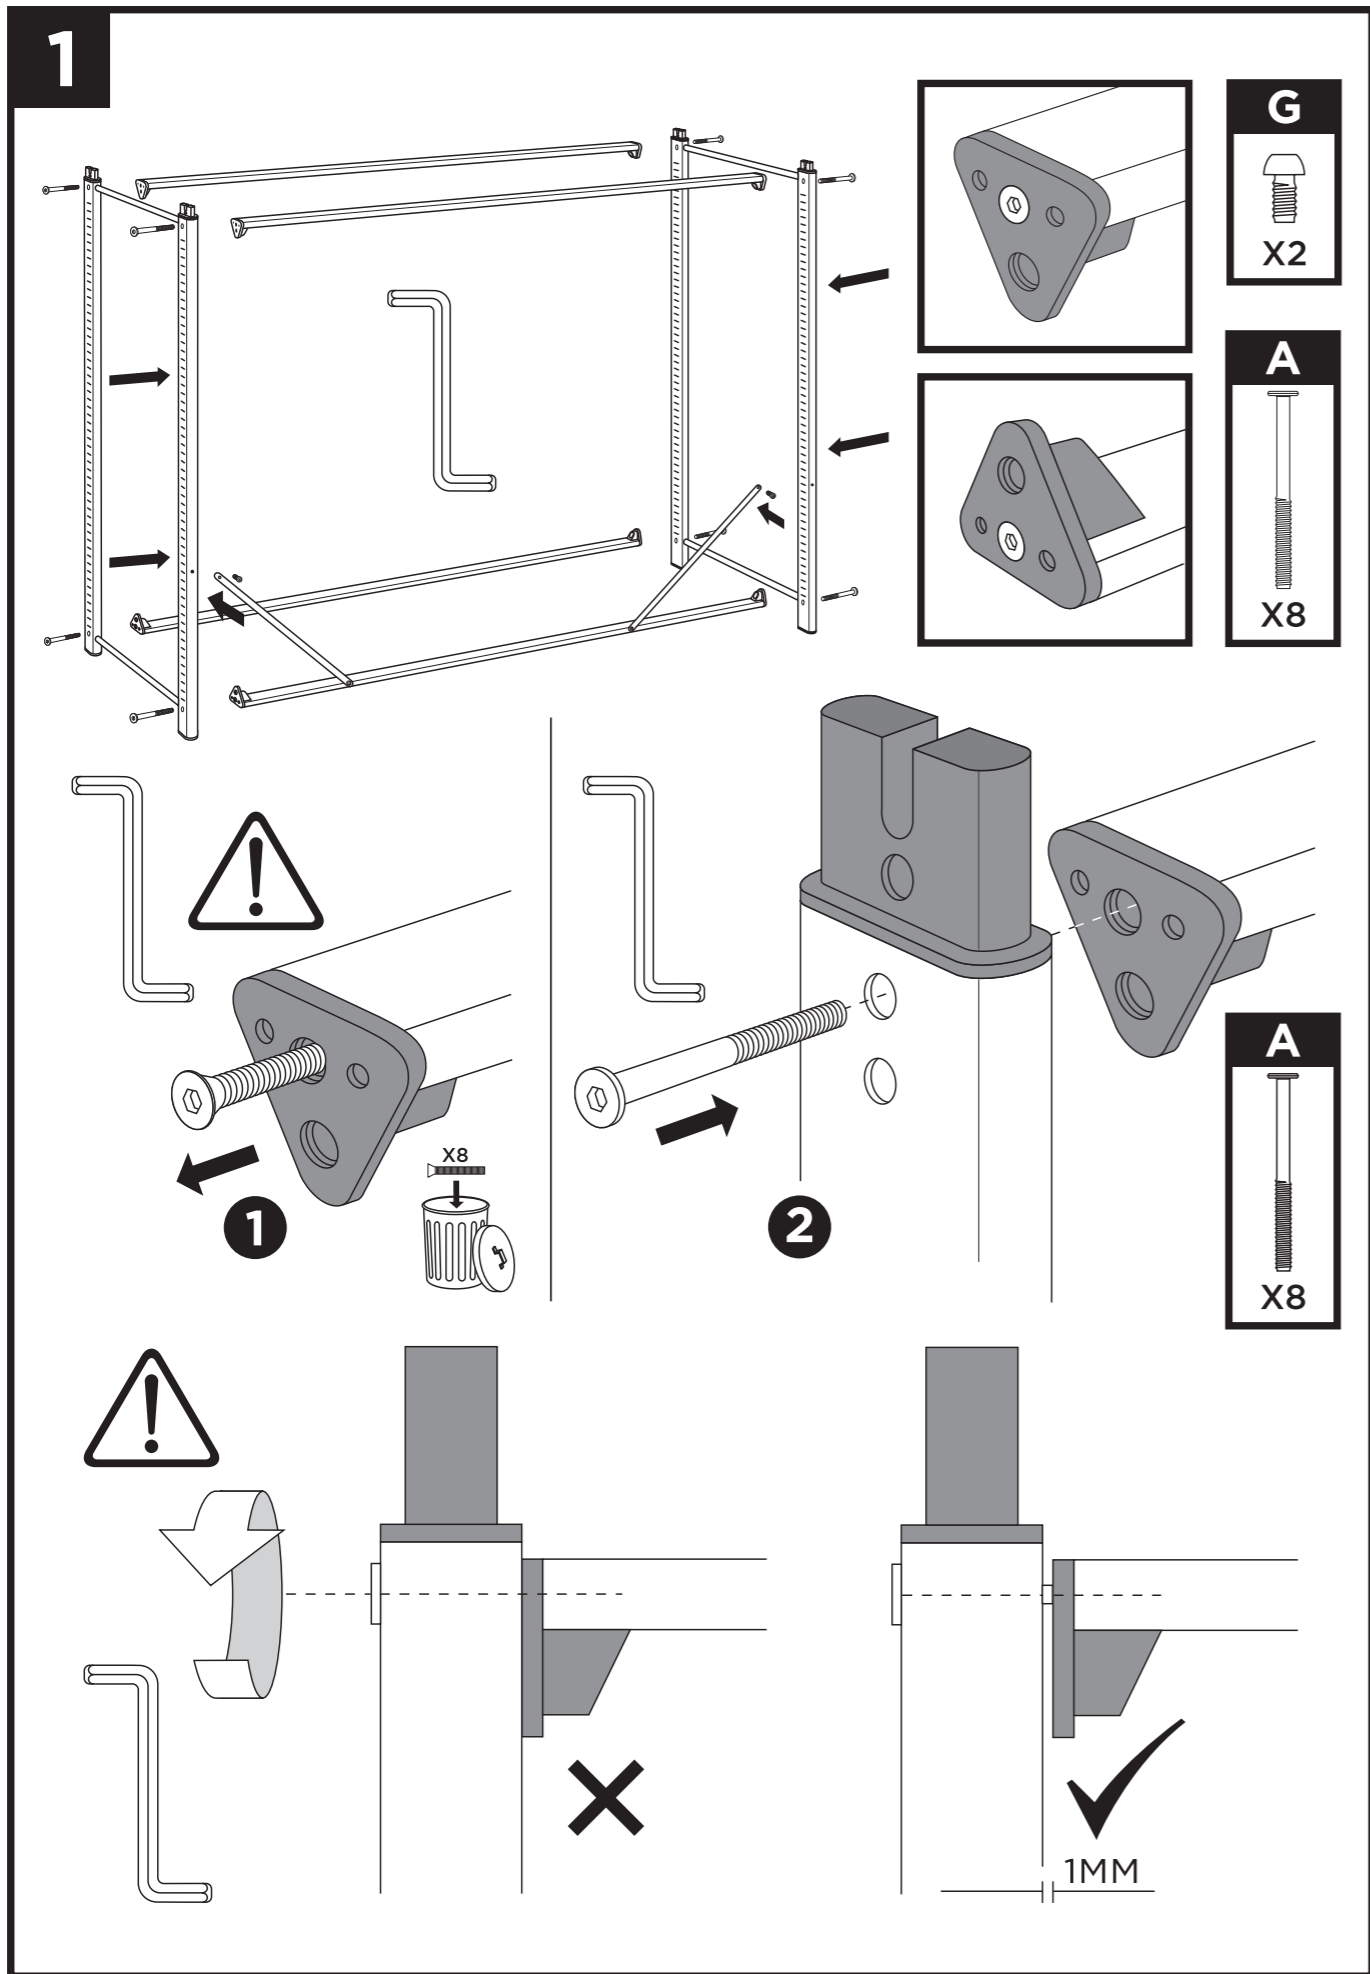

1

callero
Storage with style.

Tilted Shelf Unit

Dimensions: 1030(H) x 1010(W) x 430mm(D).

callero
Storage with style.

Flat Shelf Unit

Dimensions: 1030(H) x 1010(W) x 430mm(D).

callero
Storage with style.

12 Tray Extension Unit

Dimensions: 1780(H) x 1010(W) x 430mm(D).

6

X4

IMPORTANT INFORMATION

COPYCOPYCOPYCOPYCOPYCOPYCOPYCOPYCOPYCOPYCOPYCOPYCOPY COPYCOPYCOPYCOPYCOPYCOPYCOPYCOPYCOPYCOPYCOPYCOPYCOPY COPYCOPYCOPYCOPYCOPYCOPYCOPYCOPYCOPYCOPYCOPYCOPYCOPY