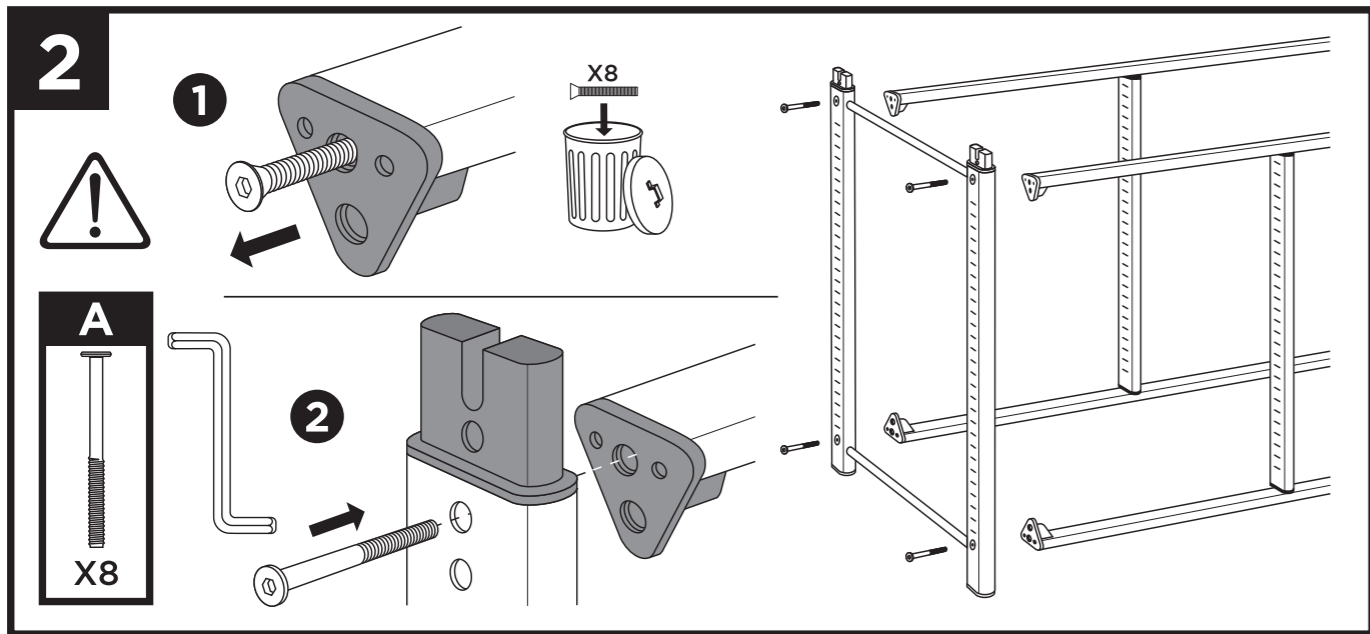

1

callero
Storage with style.

Tilted Shelf Unit

Dimensions: 1030(H) x 1010(W) x 430mm(D).

callero
Storage with style.

Flat Shelf Unit

Dimensions: 1030(H) x 1010(W) x 430mm(D).

callero
Storage with style.

12 Tray Extension Unit

Dimensions: 1780(H) x 1010(W) x 430mm(D).

6

X4

IMPORTANT INFORMATION

COPYCOPYCOPYCOPYCOPYCOPYCOPYCOPYCOPYCOPYCOPYCOPYCOPY COPYCOPYCOPYCOPYCOPYCOPYCOPYCOPYCOPYCOPYCOPYCOPYCOPY COPYCOPYCOPYCOPYCOPYCOPYCOPYCOPYCOPYCOPYCOPYCOPYCOPY