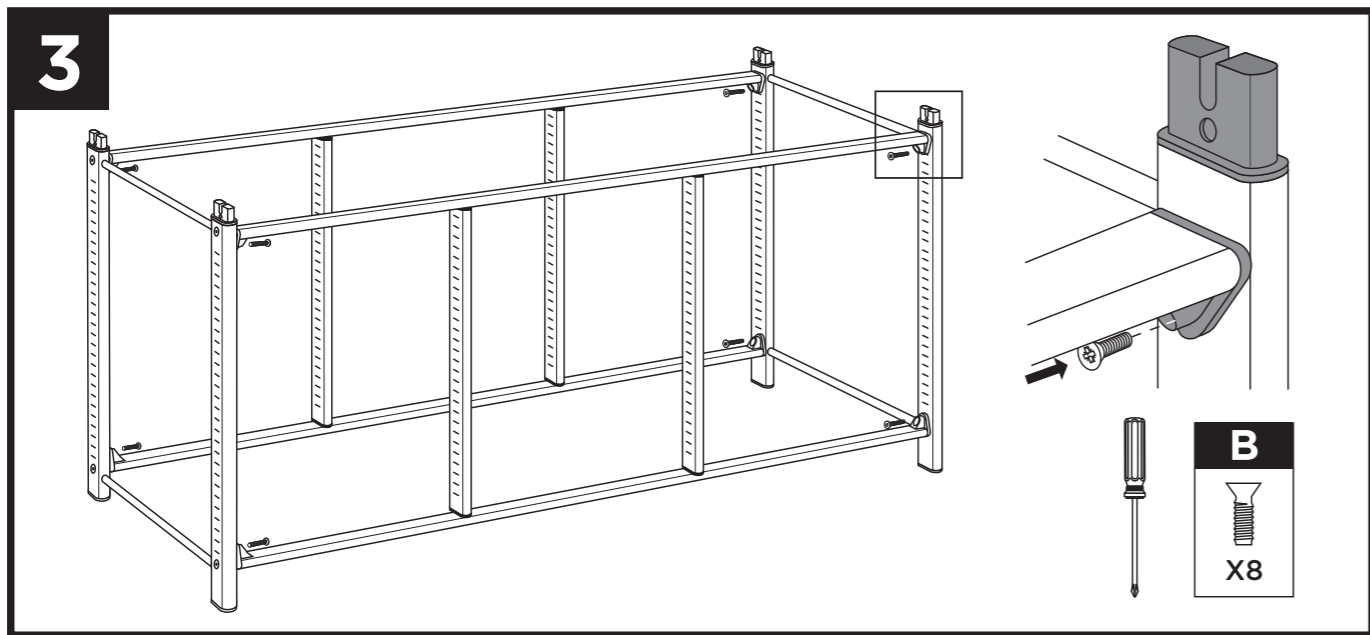

1

callero
Storage with style.

Tilted Shelf Unit

Dimensions: 1030(H) x 1010(W) x 430mm(D).

callero
Storage with style.

Flat Shelf Unit

Dimensions: 1030(H) x 1010(W) x 430mm(D).

callero
Storage with style.

12 Tray Extension Unit

Dimensions: 1780(H) x 1010(W) x 430mm(D).

6

X4

IMPORTANT INFORMATION

COPYCOPYCOPYCOPYCOPYCOPYCOPYCOPYCOPYCOPYCOPYCOPYCOPY COPYCOPYCOPYCOPYCOPYCOPYCOPYCOPYCOPYCOPYCOPYCOPYCOPY COPYCOPYCOPYCOPYCOPYCOPYCOPYCOPYCOPYCOPYCOPYCOPYCOPY