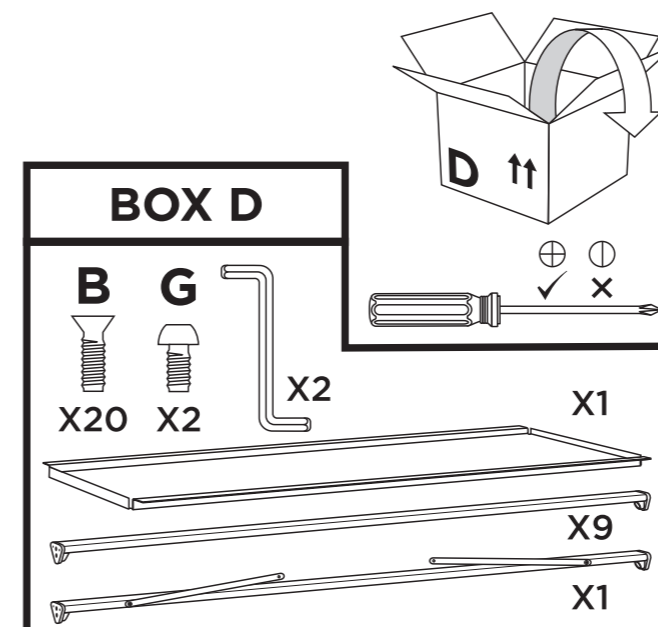

Page 46

**Runners & Tray
spacing guide**

Page 48

Treble Column Unit

Dimensions: 1030(H) x 1010(W) x 430mm(D).

Double Column Unit

Dimensions: 1030(H) x 680(W) x 430mm(D).

BOX A

BOX F

1

2

3

Tilted Tray Unit

Dimensions: 1030(H) x 1010(W) x 430mm(D).

BOX A

BOX D

1

callero
Storage with style.

Tilted Shelf Unit

Dimensions: 1030(H) x 1010(W) x 430mm(D).

callero
Storage with style.

Flat Shelf Unit

Dimensions: 1030(H) x 1010(W) x 430mm(D).

callero
Storage with style.

12 Tray Extension Unit

Dimensions: 1780(H) x 1010(W) x 430mm(D).

6

X4

IMPORTANT INFORMATION

COPYCOPYCOPYCOPYCOPYCOPYCOPYCOPYCOPYCOPYCOPYCOPYCOPY COPYCOPYCOPYCOPYCOPYCOPYCOPYCOPYCOPYCOPYCOPYCOPYCOPY COPYCOPYCOPYCOPYCOPYCOPYCOPYCOPYCOPYCOPYCOPYCOPYCOPY