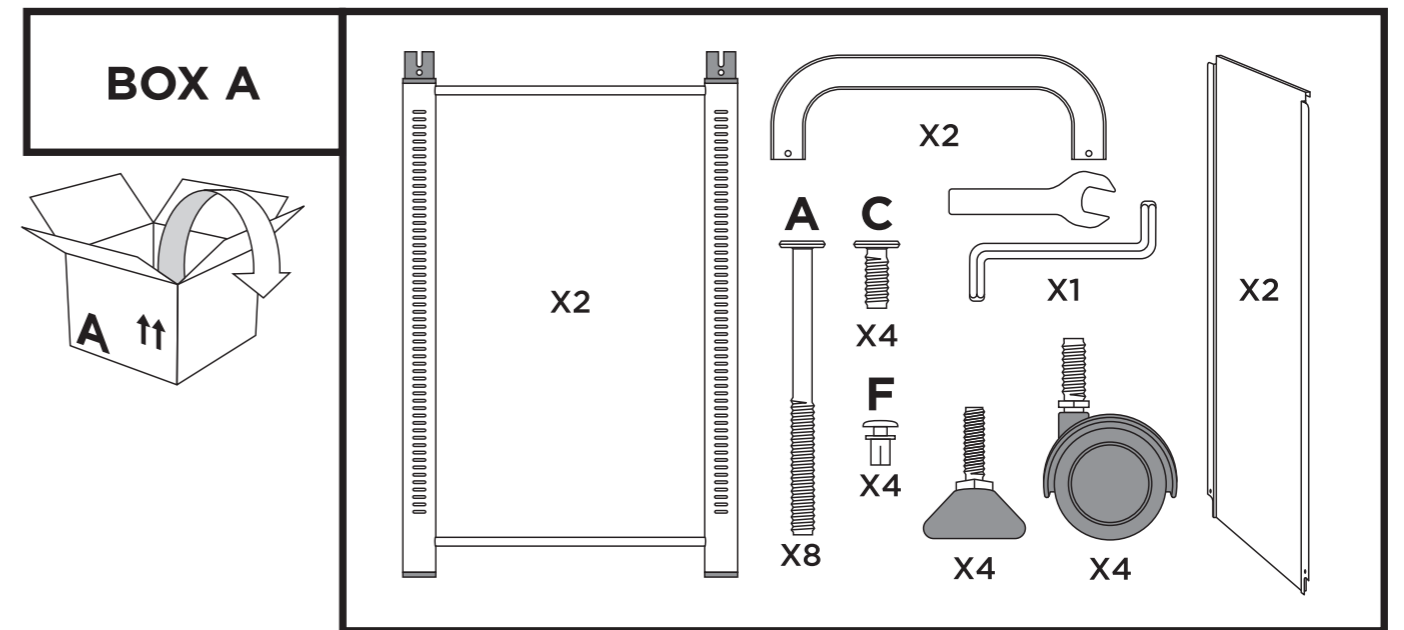

Page 46

**Runners & Tray
spacing guide**

Page 48

Treble Column Unit

Dimensions: 1030(H) x 1010(W) x 430mm(D).

Double Column Unit

Dimensions: 1030(H) x 680(W) x 430mm(D).

BOX A

BOX F

1

2

3

Tilted Tray Unit

Dimensions: 1030(H) x 1010(W) x 430mm(D).

BOX A

BOX D

1

callero
Storage with style.

Tilted Shelf Unit

Dimensions: 1030(H) x 1010(W) x 430mm(D).

callero
Storage with style.

Flat Shelf Unit

Dimensions: 1030(H) x 1010(W) x 430mm(D).

callero
Storage with style.

12 Tray Extension Unit

Dimensions: 1780(H) x 1010(W) x 430mm(D).

6

X4

IMPORTANT INFORMATION

COPYCOPYCOPYCOPYCOPYCOPYCOPYCOPYCOPYCOPYCOPYCOPYCOPY COPYCOPYCOPYCOPYCOPYCOPYCOPYCOPYCOPYCOPYCOPYCOPYCOPY COPYCOPYCOPYCOPYCOPYCOPYCOPYCOPYCOPYCOPYCOPYCOPYCOPY