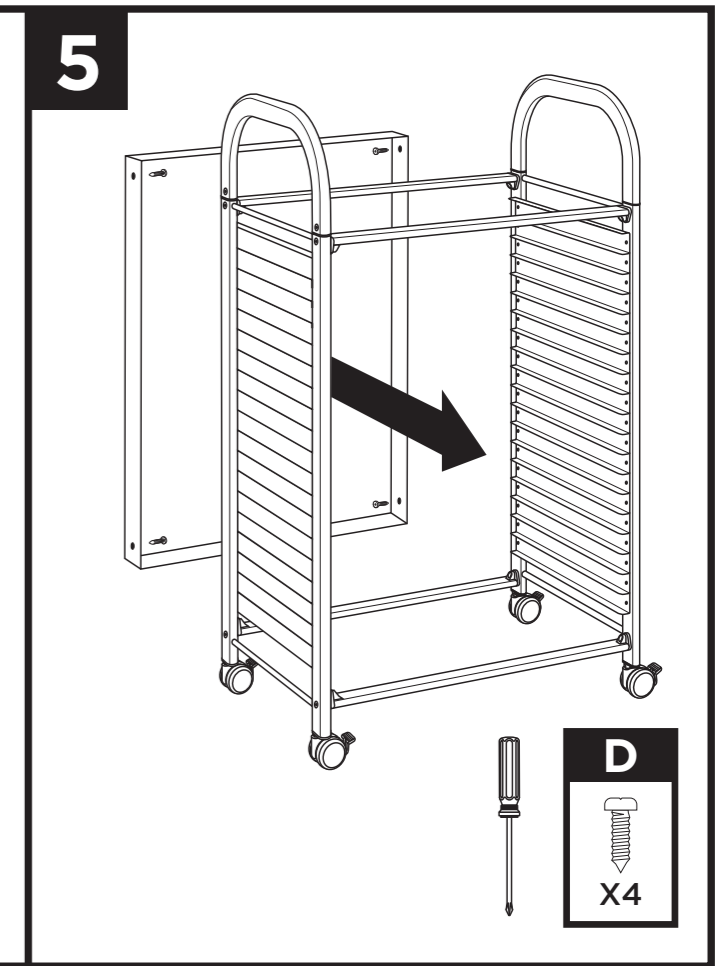

COPYCOPYCOPYCOPYCOPYCOPYCOPYCOPYCOPYCOPYCOPYCOPYCOPY COPYCOPYCOPYCOPYCOPYCOPYCOPYCOPYCOPYCOPYCOPYCOPYCOPY COPYCOPYCOPYCOPYCOPYCOPYCOPYCOPYCOPYCOPYCOPYCOPYCOPY

7

X2

F

 X4

8

HOW TO EXPAND THE SYSTEM

BOX B

BOX C

BOX D

BOX E

Art Trolley

Dimensions: 945(H) x 565(W) x 500mm(D).

A3 Paper Trolley

Dimensions: 945(H) x 500(W) x 500mm(D).

callero

Storage with style.

callero

Storage with style.