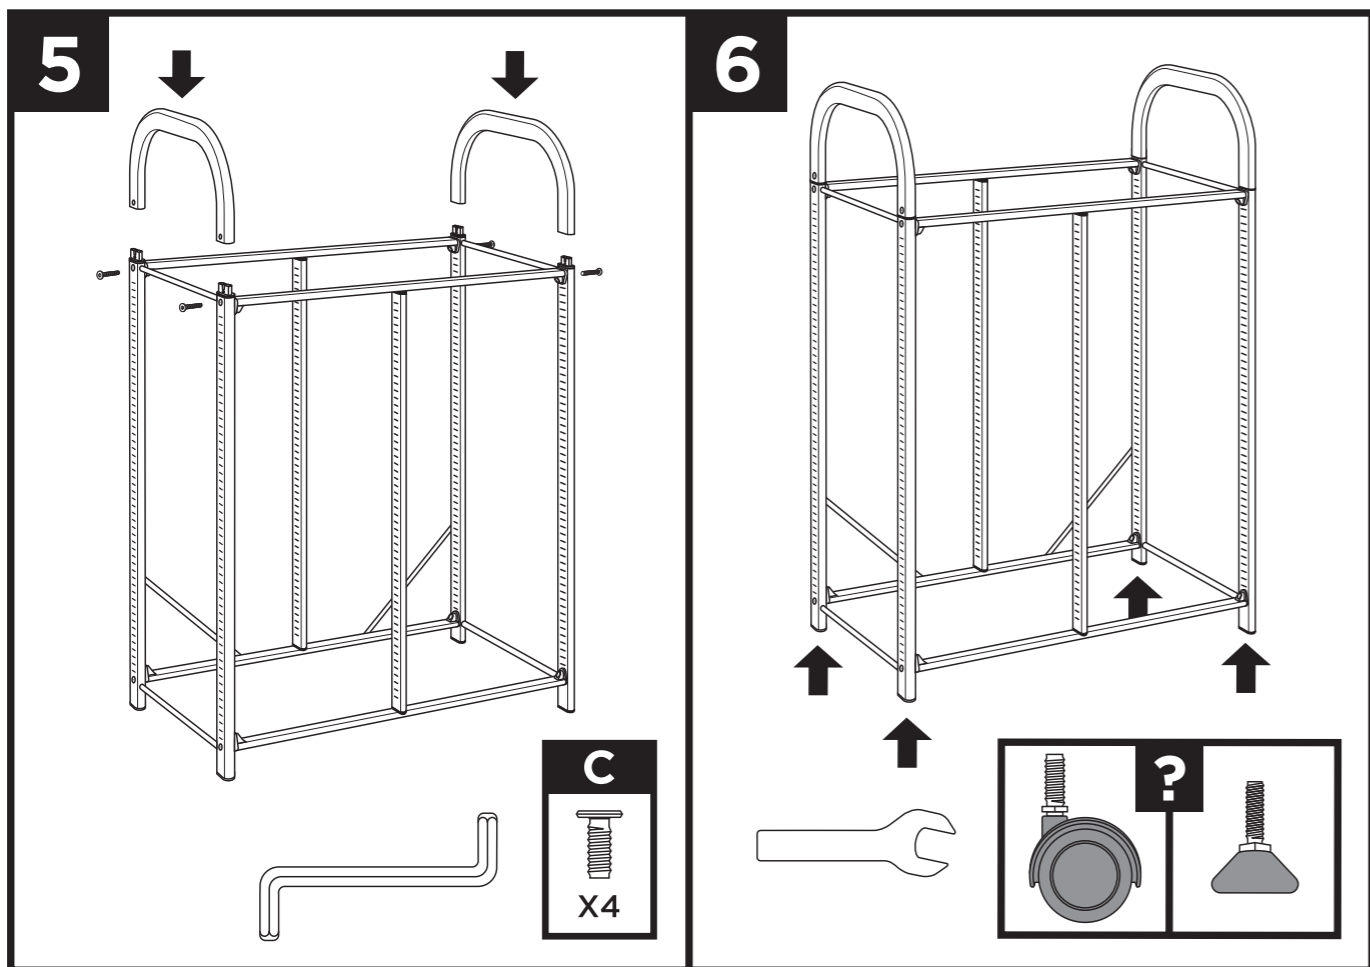

Page 46

**Runners & Tray
spacing guide**

Page 48

Treble Column Unit

Dimensions: 1030(H) x 1010(W) x 430mm(D).

Double Column Unit

Dimensions: 1030(H) x 680(W) x 430mm(D).

BOX A

BOX F

1

2

3

Tilted Tray Unit

Dimensions: 1030(H) x 1010(W) x 430mm(D).

BOX A

BOX D

1

callero
Storage with style.

Tilted Shelf Unit

Dimensions: 1030(H) x 1010(W) x 430mm(D).

callero
Storage with style.

Flat Shelf Unit

Dimensions: 1030(H) x 1010(W) x 430mm(D).

callero
Storage with style.

12 Tray Extension Unit

Dimensions: 1780(H) x 1010(W) x 430mm(D).

6

X4

IMPORTANT INFORMATION

COPYCOPYCOPYCOPYCOPYCOPYCOPYCOPYCOPYCOPYCOPYCOPYCOPY COPYCOPYCOPYCOPYCOPYCOPYCOPYCOPYCOPYCOPYCOPYCOPYCOPY COPYCOPYCOPYCOPYCOPYCOPYCOPYCOPYCOPYCOPYCOPYCOPYCOPY