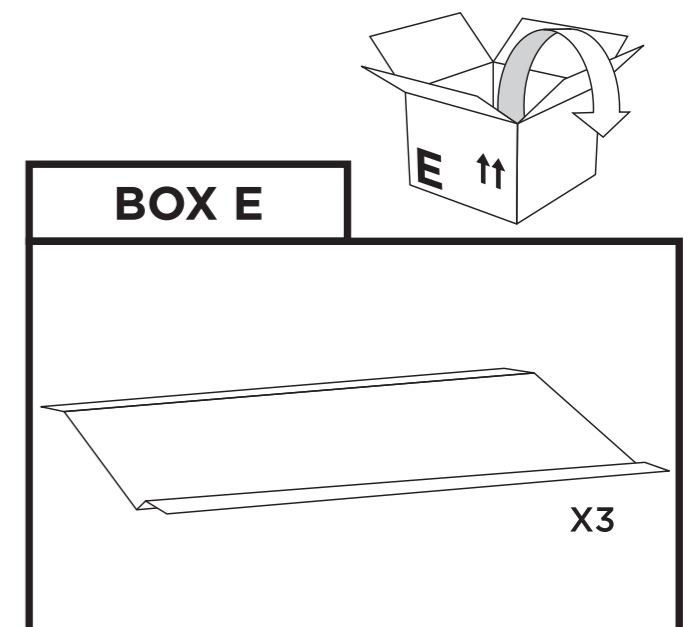

Page 46

**Runners & Tray
spacing guide**

Page 48

Treble Column Unit

Dimensions: 1030(H) x 1010(W) x 430mm(D).

Double Column Unit

Dimensions: 1030(H) x 680(W) x 430mm(D).

BOX A

BOX F

1

2

3

Tilted Tray Unit

Dimensions: 1030(H) x 1010(W) x 430mm(D).

BOX A

BOX D

1

callero
Storage with style.

Tilted Shelf Unit

Dimensions: 1030(H) x 1010(W) x 430mm(D).

callero
Storage with style.

Flat Shelf Unit

Dimensions: 1030(H) x 1010(W) x 430mm(D).

callero
Storage with style.

12 Tray Extension Unit

Dimensions: 1780(H) x 1010(W) x 430mm(D).

6

X4

IMPORTANT INFORMATION

COPYCOPYCOPYCOPYCOPYCOPYCOPYCOPYCOPYCOPYCOPYCOPYCOPY COPYCOPYCOPYCOPYCOPYCOPYCOPYCOPYCOPYCOPYCOPYCOPYCOPY COPYCOPYCOPYCOPYCOPYCOPYCOPYCOPYCOPYCOPYCOPYCOPYCOPY