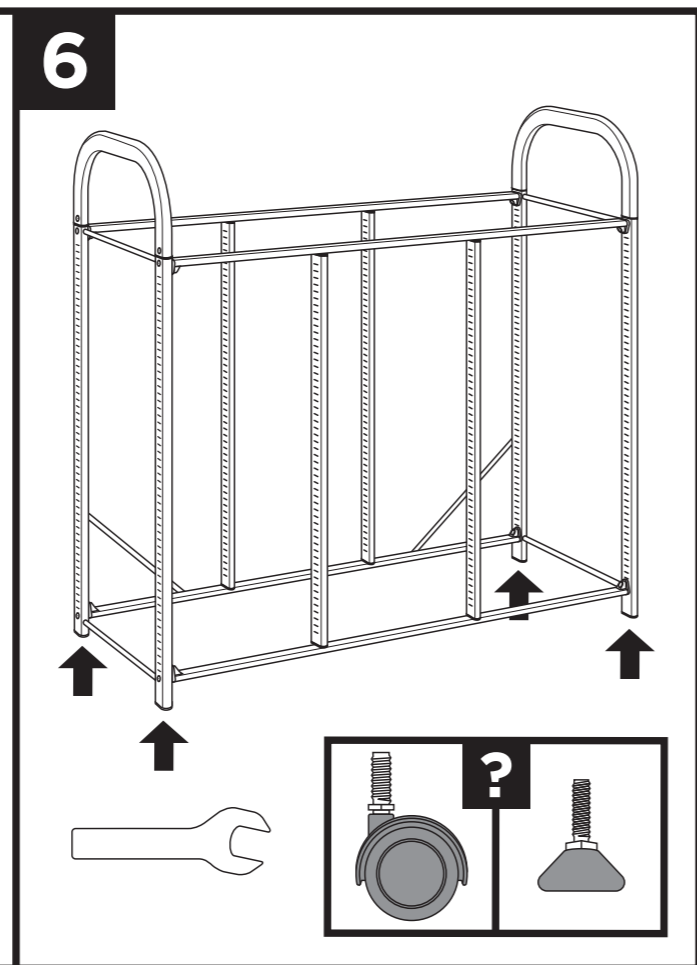

Page 46

**Runners & Tray
spacing guide**

Page 48

Treble Column Unit

Dimensions: 1030(H) x 1010(W) x 430mm(D).

Double Column Unit

Dimensions: 1030(H) x 680(W) x 430mm(D).

BOX A

BOX F

1

2

3

Tilted Tray Unit

Dimensions: 1030(H) x 1010(W) x 430mm(D).

BOX A

BOX D

1

callero
Storage with style.

Tilted Shelf Unit

Dimensions: 1030(H) x 1010(W) x 430mm(D).

callero
Storage with style.

Flat Shelf Unit

Dimensions: 1030(H) x 1010(W) x 430mm(D).

callero
Storage with style.

12 Tray Extension Unit

Dimensions: 1780(H) x 1010(W) x 430mm(D).

6

X4

IMPORTANT INFORMATION

COPYCOPYCOPYCOPYCOPYCOPYCOPYCOPYCOPYCOPYCOPYCOPYCOPY COPYCOPYCOPYCOPYCOPYCOPYCOPYCOPYCOPYCOPYCOPYCOPYCOPY COPYCOPYCOPYCOPYCOPYCOPYCOPYCOPYCOPYCOPYCOPYCOPYCOPY