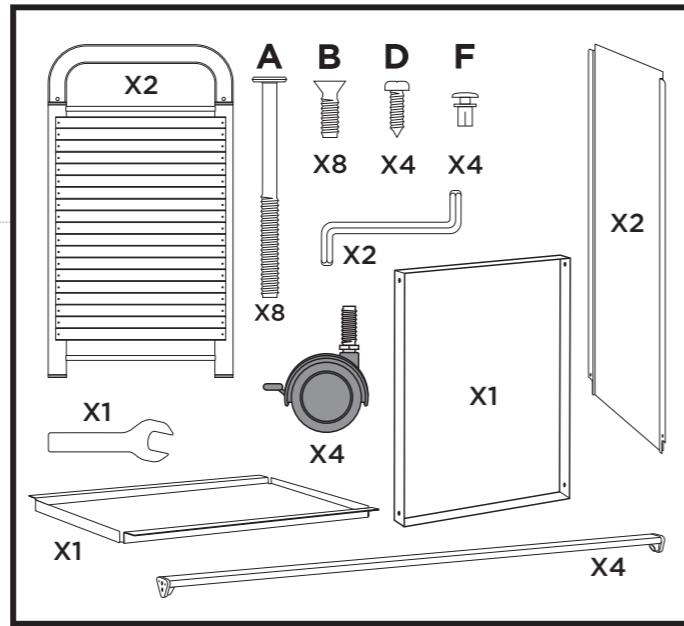

COPYCOPYCOPYCOPYCOPYCOPYCOPYCOPYCOPYCOPYCOPYCOPYCOPY COPYCOPYCOPYCOPYCOPYCOPYCOPYCOPYCOPYCOPYCOPYCOPYCOPY COPYCOPYCOPYCOPYCOPYCOPYCOPYCOPYCOPYCOPYCOPYCOPYCOPY

7

X2

F

 X4

8

HOW TO EXPAND THE SYSTEM

BOX B

BOX C

BOX D

BOX E

Art Trolley

Dimensions: 945(H) x 565(W) x 500mm(D).

A3 Paper Trolley

Dimensions: 945(H) x 500(W) x 500mm(D).

callero