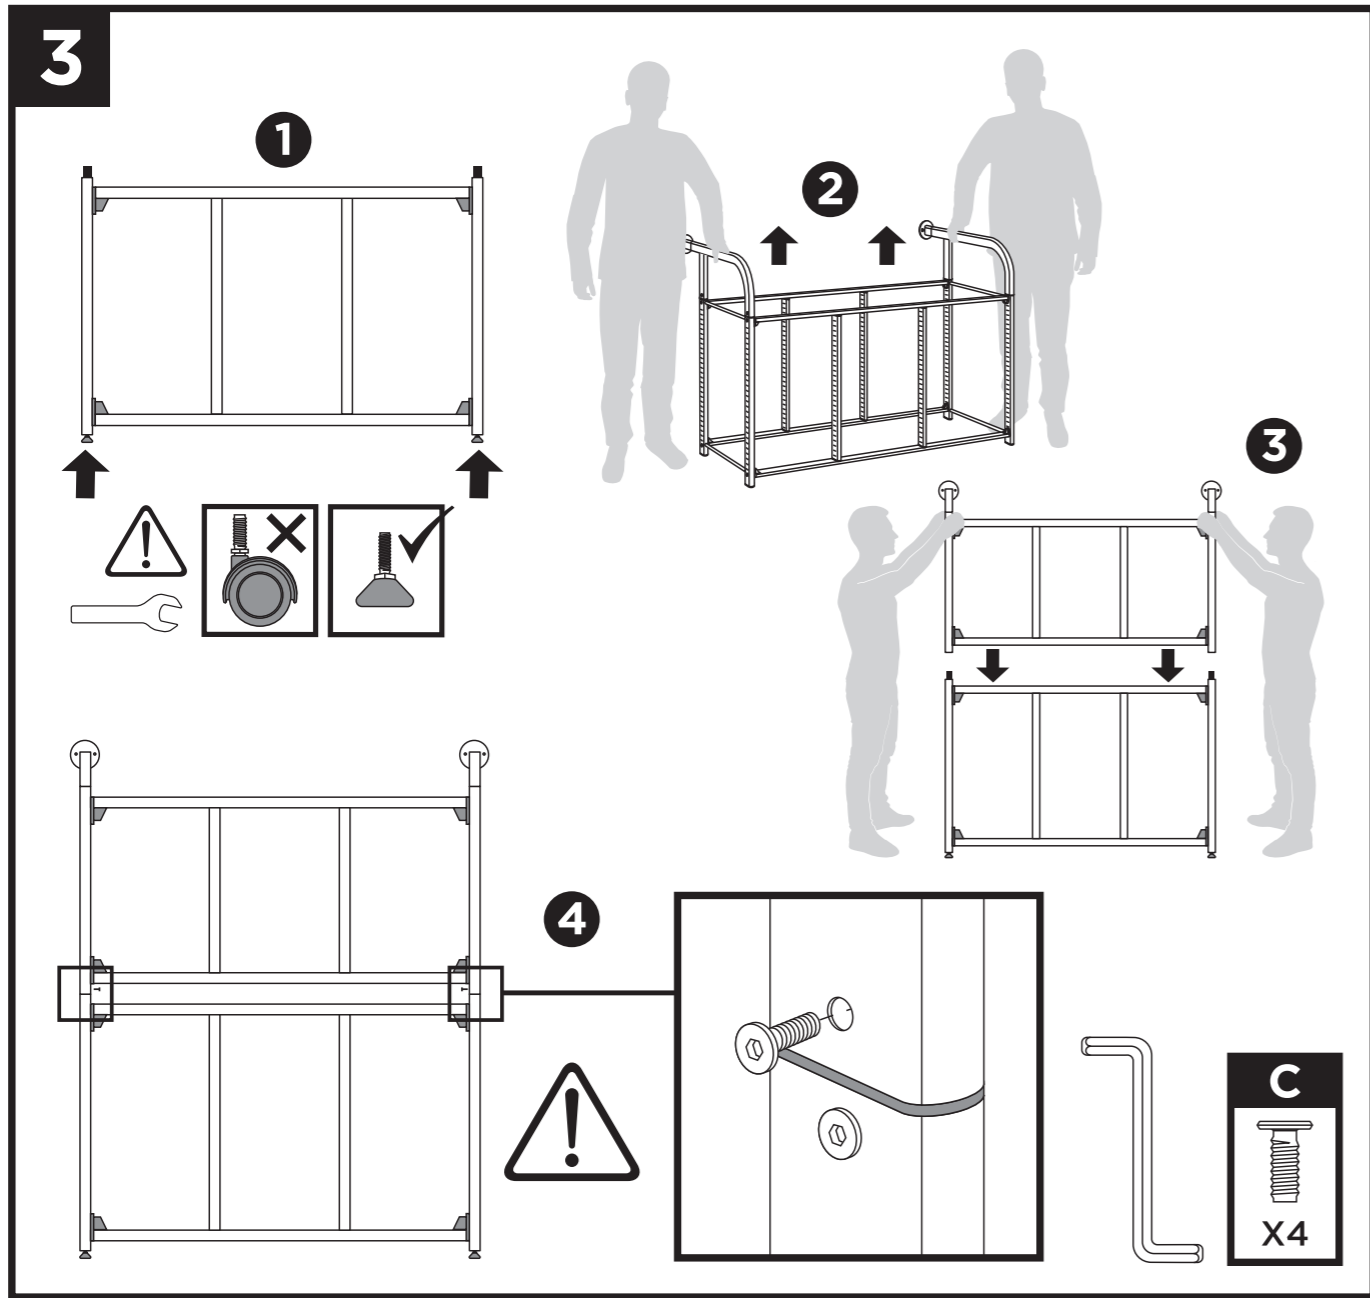

Page 46

**Runners & Tray
spacing guide**

Page 48

Treble Column Unit

Dimensions: 1030(H) x 1010(W) x 430mm(D).

Double Column Unit

Dimensions: 1030(H) x 680(W) x 430mm(D).

BOX A

COPYCOPYCOPYCOPYCOPYCOPYCOPYCOPYCOPYCOPYCOPYCOPYCOPY COPYCOPYCOPYCOPYCOPYCOPYCOPYCOPYCOPYCOPYCOPYCOPYCOPY COPYCOPYCOPYCOPYCOPYCOPYCOPYCOPYCOPYCOPYCOPYCOPYCOPY

7

X2

F

 X4

8

HOW TO EXPAND THE SYSTEM

BOX B

BOX C

BOX D

BOX E

Art Trolley

Dimensions: 945(H) x 565(W) x 500mm(D).

A3 Paper Trolley

Dimensions: 945(H) x 500(W) x 500mm(D).

callero

Storage with style.

callero

Storage with style.