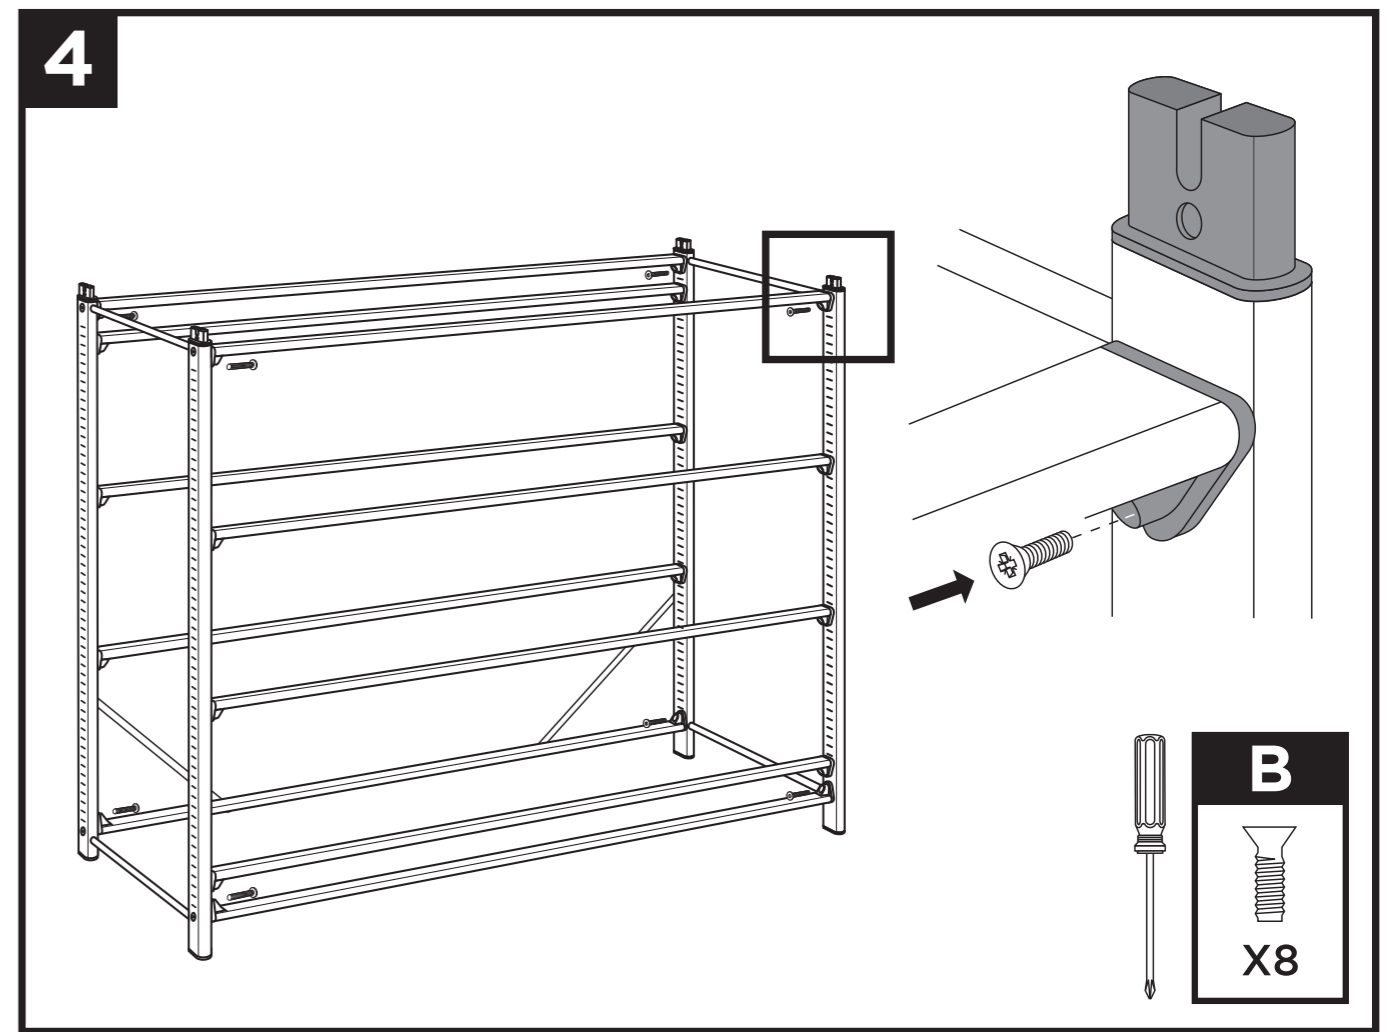

Page 46

**Runners & Tray
spacing guide**

Page 48

Treble Column Unit

Dimensions: 1030(H) x 1010(W) x 430mm(D).

Double Column Unit

Dimensions: 1030(H) x 680(W) x 430mm(D).

BOX A

BOX F

1

2

3

Tilted Tray Unit

Dimensions: 1030(H) x 1010(W) x 430mm(D).

BOX A

BOX D

1

callero
Storage with style.

Tilted Shelf Unit

Dimensions: 1030(H) x 1010(W) x 430mm(D).

callero
Storage with style.

Flat Shelf Unit

Dimensions: 1030(H) x 1010(W) x 430mm(D).

callero
Storage with style.

12 Tray Extension Unit

Dimensions: 1780(H) x 1010(W) x 430mm(D).

6

X4

IMPORTANT INFORMATION

COPYCOPYCOPYCOPYCOPYCOPYCOPYCOPYCOPYCOPYCOPYCOPYCOPY COPYCOPYCOPYCOPYCOPYCOPYCOPYCOPYCOPYCOPYCOPYCOPYCOPY COPYCOPYCOPYCOPYCOPYCOPYCOPYCOPYCOPYCOPYCOPYCOPYCOPY