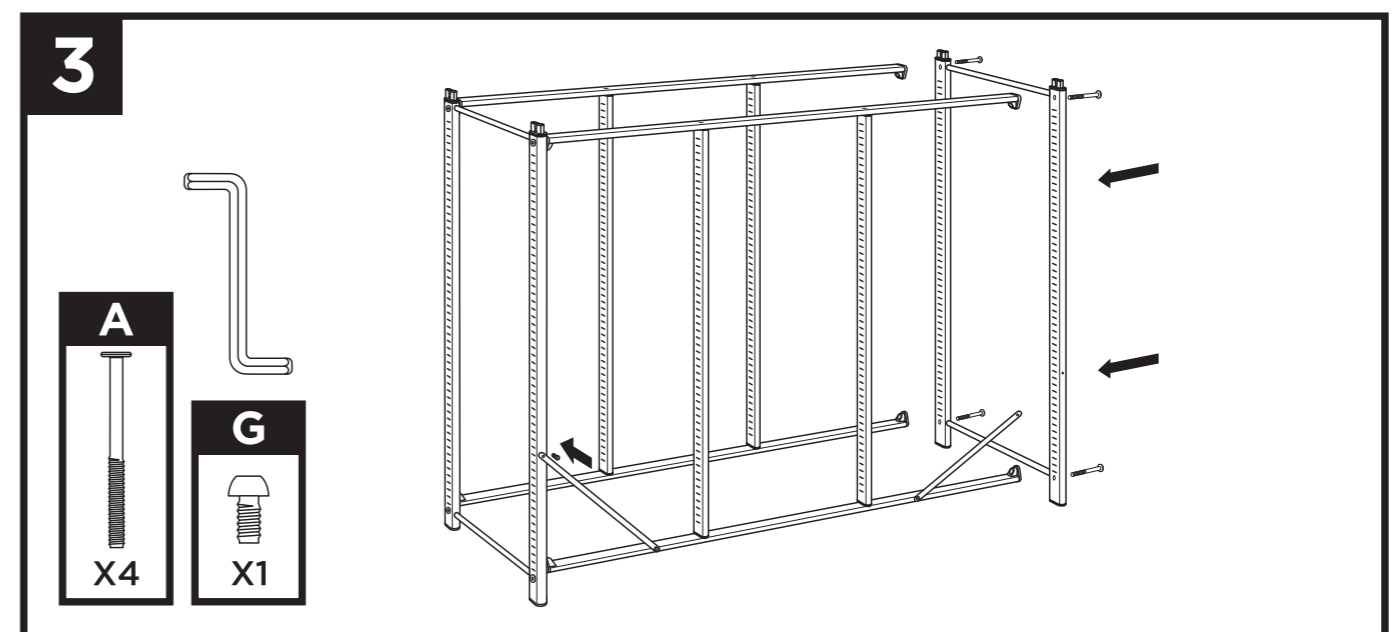

Page 46

**Runners & Tray
spacing guide**

Page 48

Treble Column Unit

Dimensions: 1030(H) x 1010(W) x 430mm(D).

Double Column Unit

Dimensions: 1030(H) x 680(W) x 430mm(D).

BOX A

BOX F

1

2

3

Tilted Tray Unit

Dimensions: 1030(H) x 1010(W) x 430mm(D).

BOX A

BOX D

1

callero
Storage with style.

Tilted Shelf Unit

Dimensions: 1030(H) x 1010(W) x 430mm(D).

callero
Storage with style.

Flat Shelf Unit

Dimensions: 1030(H) x 1010(W) x 430mm(D).

callero
Storage with style.

12 Tray Extension Unit

Dimensions: 1780(H) x 1010(W) x 430mm(D).

6

X4

IMPORTANT INFORMATION

COPYCOPYCOPYCOPYCOPYCOPYCOPYCOPYCOPYCOPYCOPYCOPYCOPY COPYCOPYCOPYCOPYCOPYCOPYCOPYCOPYCOPYCOPYCOPYCOPYCOPY COPYCOPYCOPYCOPYCOPYCOPYCOPYCOPYCOPYCOPYCOPYCOPYCOPY