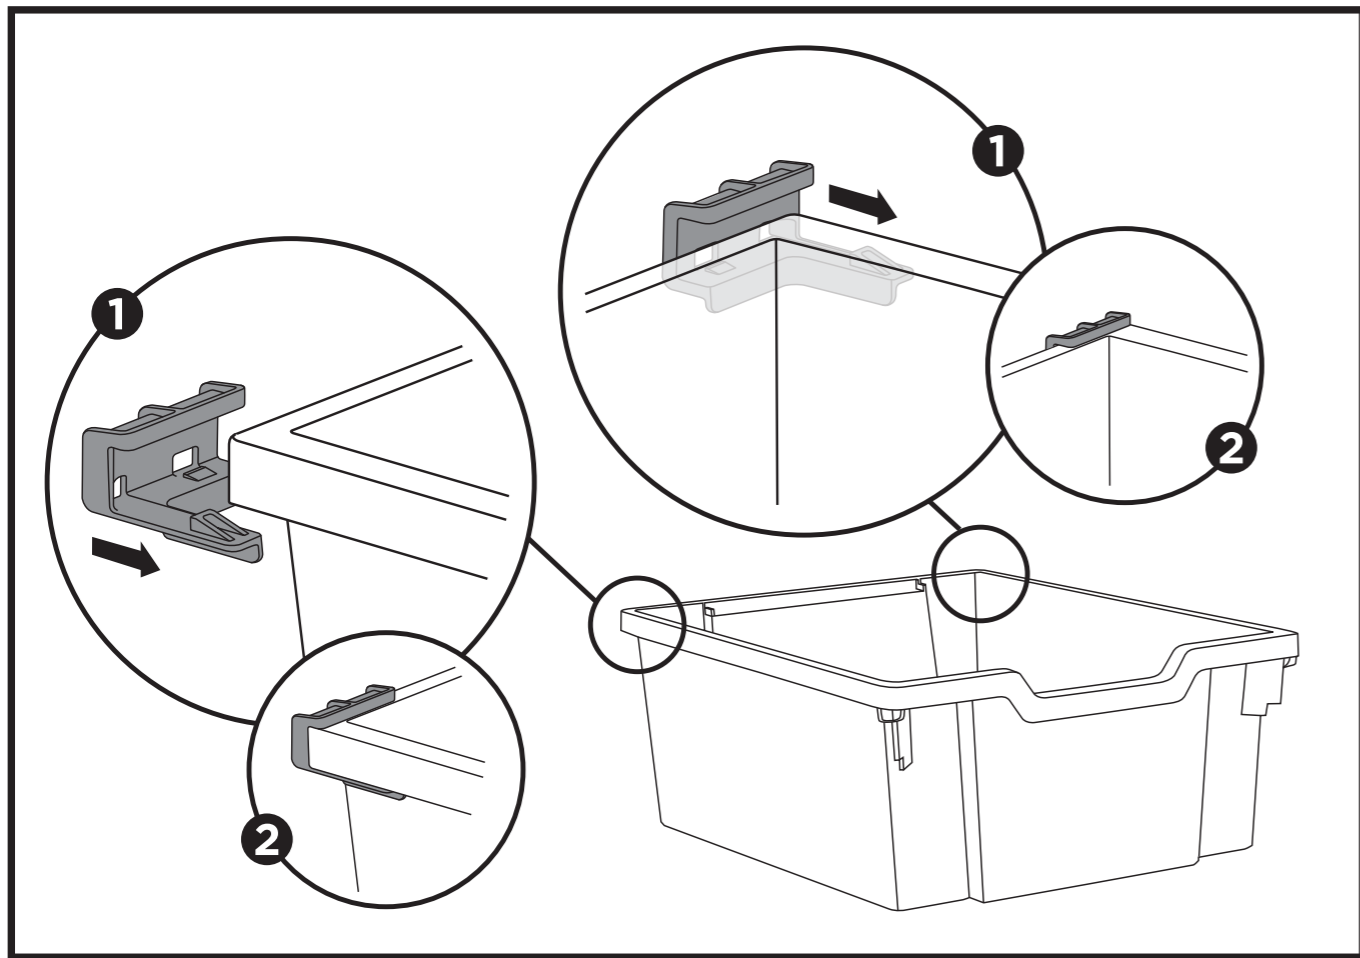

COPYCOPYCOPYCOPYCOPYCOPYCOPYCOPYCOPYCOPYCOPYCOPYCOPY COPYCOPYCOPYCOPYCOPYCOPYCOPYCOPYCOPYCOPYCOPYCOPYCOPY COPYCOPYCOPYCOPYCOPYCOPYCOPYCOPYCOPYCOPYCOPYCOPYCOPY

7

X2

F

 X4

8

HOW TO EXPAND THE SYSTEM

BOX B

BOX C

BOX D

BOX E

Art Trolley

Dimensions: 945(H) x 565(W) x 500mm(D).

A3 Paper Trolley

Dimensions: 945(H) x 500(W) x 500mm(D).

callero