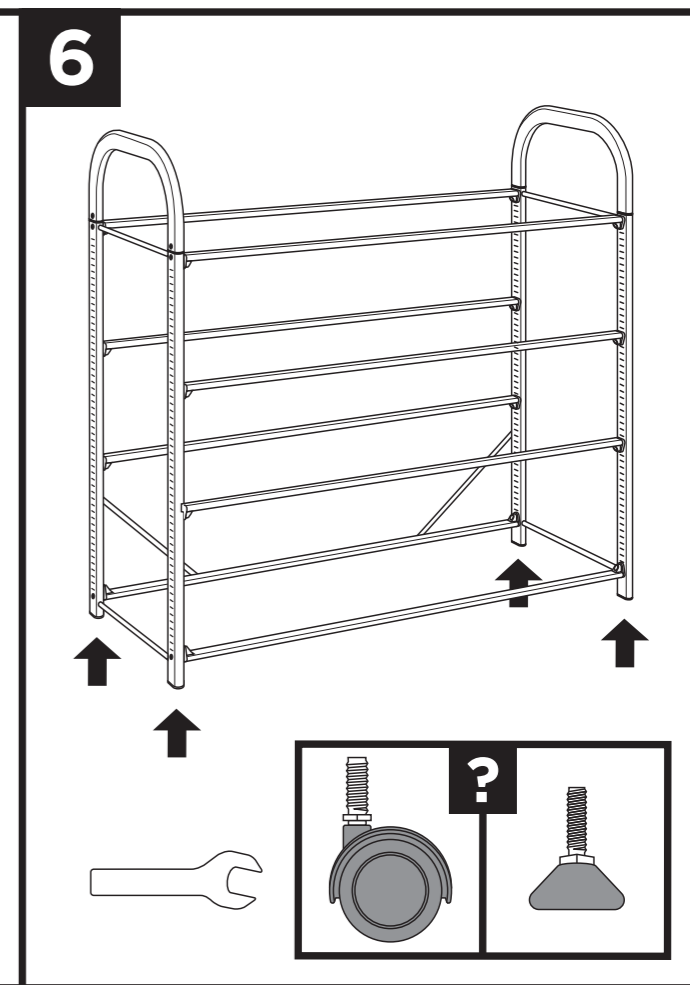

BOX F

1

2

3

Tilted Tray Unit

Dimensions: 1030(H) x 1010(W) x 430mm(D).

BOX A

BOX D

1

callero
Storage with style.

Tilted Shelf Unit

Dimensions: 1030(H) x 1010(W) x 430mm(D).

callero
Storage with style.

Flat Shelf Unit

Dimensions: 1030(H) x 1010(W) x 430mm(D).

callero
Storage with style.

12 Tray Extension Unit

Dimensions: 1780(H) x 1010(W) x 430mm(D).

6

X4

IMPORTANT INFORMATION

COPYCOPYCOPYCOPYCOPYCOPYCOPYCOPYCOPYCOPYCOPYCOPYCOPY COPYCOPYCOPYCOPYCOPYCOPYCOPYCOPYCOPYCOPYCOPYCOPYCOPY COPYCOPYCOPYCOPYCOPYCOPYCOPYCOPYCOPYCOPYCOPYCOPYCOPY