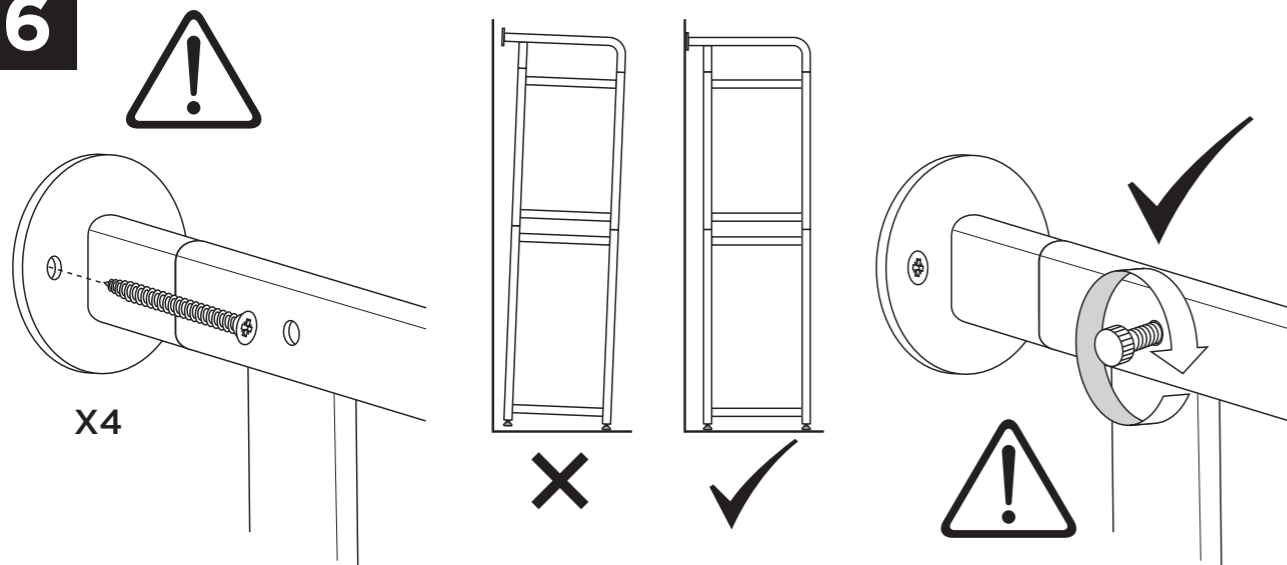

1

callero
Storage with style.

Tilted Shelf Unit

Dimensions: 1030(H) x 1010(W) x 430mm(D).

callero
Storage with style.

Flat Shelf Unit

Dimensions: 1030(H) x 1010(W) x 430mm(D).

callero
Storage with style.

12 Tray Extension Unit

Dimensions: 1780(H) x 1010(W) x 430mm(D).

6

X4

IMPORTANT INFORMATION

COPYCOPYCOPYCOPYCOPYCOPYCOPYCOPYCOPYCOPYCOPYCOPYCOPY COPYCOPYCOPYCOPYCOPYCOPYCOPYCOPYCOPYCOPYCOPYCOPYCOPY COPYCOPYCOPYCOPYCOPYCOPYCOPYCOPYCOPYCOPYCOPYCOPYCOPY