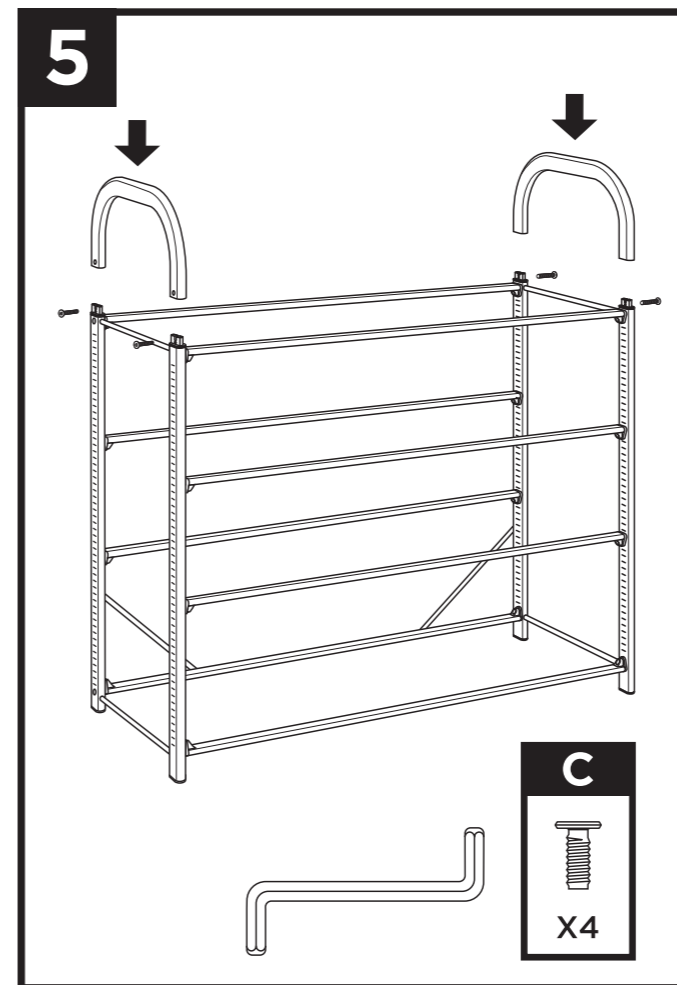

Page 46

**Runners & Tray
spacing guide**

Page 48

Treble Column Unit

Dimensions: 1030(H) x 1010(W) x 430mm(D).

Double Column Unit

Dimensions: 1030(H) x 680(W) x 430mm(D).

BOX A

BOX F

1

2

3

Tilted Tray Unit

Dimensions: 1030(H) x 1010(W) x 430mm(D).

BOX A

BOX D

1

callero
Storage with style.

Tilted Shelf Unit

Dimensions: 1030(H) x 1010(W) x 430mm(D).

callero
Storage with style.

Flat Shelf Unit

Dimensions: 1030(H) x 1010(W) x 430mm(D).

callero
Storage with style.

12 Tray Extension Unit

Dimensions: 1780(H) x 1010(W) x 430mm(D).

6

X4

IMPORTANT INFORMATION

COPYCOPYCOPYCOPYCOPYCOPYCOPYCOPYCOPYCOPYCOPYCOPYCOPY COPYCOPYCOPYCOPYCOPYCOPYCOPYCOPYCOPYCOPYCOPYCOPYCOPY COPYCOPYCOPYCOPYCOPYCOPYCOPYCOPYCOPYCOPYCOPYCOPYCOPY