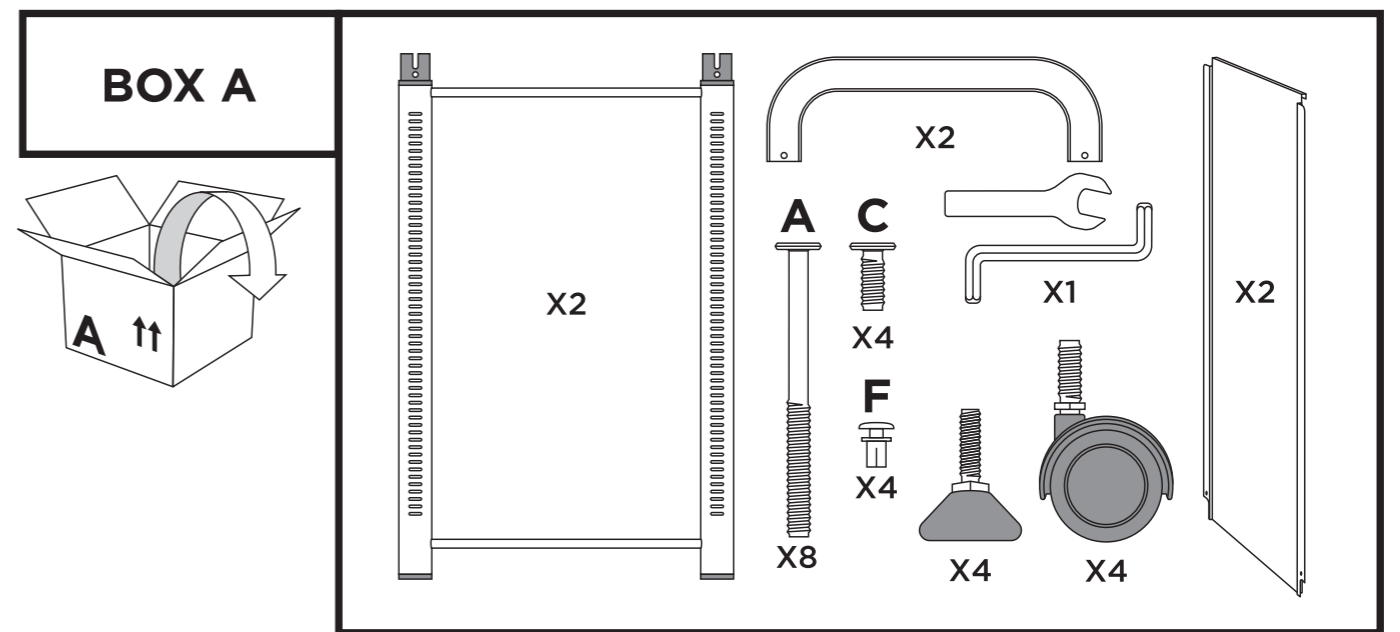

Page 46

**Runners & Tray
spacing guide**

Page 48

Treble Column Unit

Dimensions: 1030(H) x 1010(W) x 430mm(D).

Double Column Unit

Dimensions: 1030(H) x 680(W) x 430mm(D).

BOX A

BOX F

1

2

3

Tilted Tray Unit

Dimensions: 1030(H) x 1010(W) x 430mm(D).

BOX A

BOX D

1

callero
Storage with style.

Tilted Shelf Unit

Dimensions: 1030(H) x 1010(W) x 430mm(D).

callero
Storage with style.

Flat Shelf Unit

Dimensions: 1030(H) x 1010(W) x 430mm(D).

callero
Storage with style.

12 Tray Extension Unit

Dimensions: 1780(H) x 1010(W) x 430mm(D).

6

X4

IMPORTANT INFORMATION

COPYCOPYCOPYCOPYCOPYCOPYCOPYCOPYCOPYCOPYCOPYCOPYCOPY COPYCOPYCOPYCOPYCOPYCOPYCOPYCOPYCOPYCOPYCOPYCOPYCOPY COPYCOPYCOPYCOPYCOPYCOPYCOPYCOPYCOPYCOPYCOPYCOPYCOPY