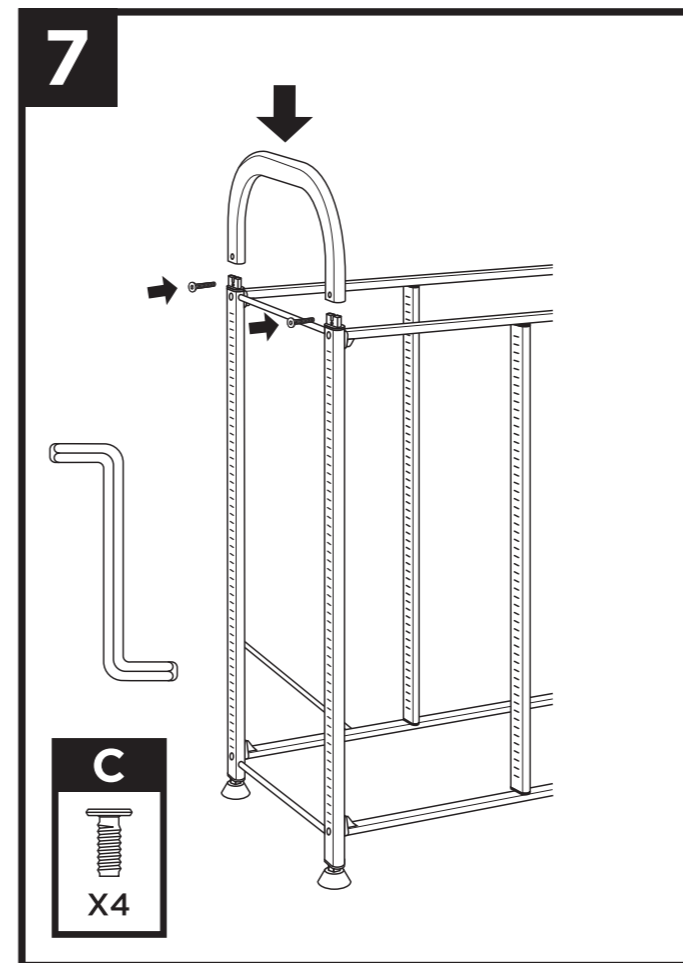

COPYCOPYCOPYCOPYCOPYCOPYCOPYCOPYCOPYCOPYCOPYCOPYCOPY COPYCOPYCOPYCOPYCOPYCOPYCOPYCOPYCOPYCOPYCOPYCOPYCOPY COPYCOPYCOPYCOPYCOPYCOPYCOPYCOPYCOPYCOPYCOPYCOPYCOPY

7

X2

F

 X4

8

HOW TO EXPAND THE SYSTEM

BOX B

BOX C

BOX D

BOX E

Art Trolley

Dimensions: 945(H) x 565(W) x 500mm(D).

A3 Paper Trolley

Dimensions: 945(H) x 500(W) x 500mm(D).

callero