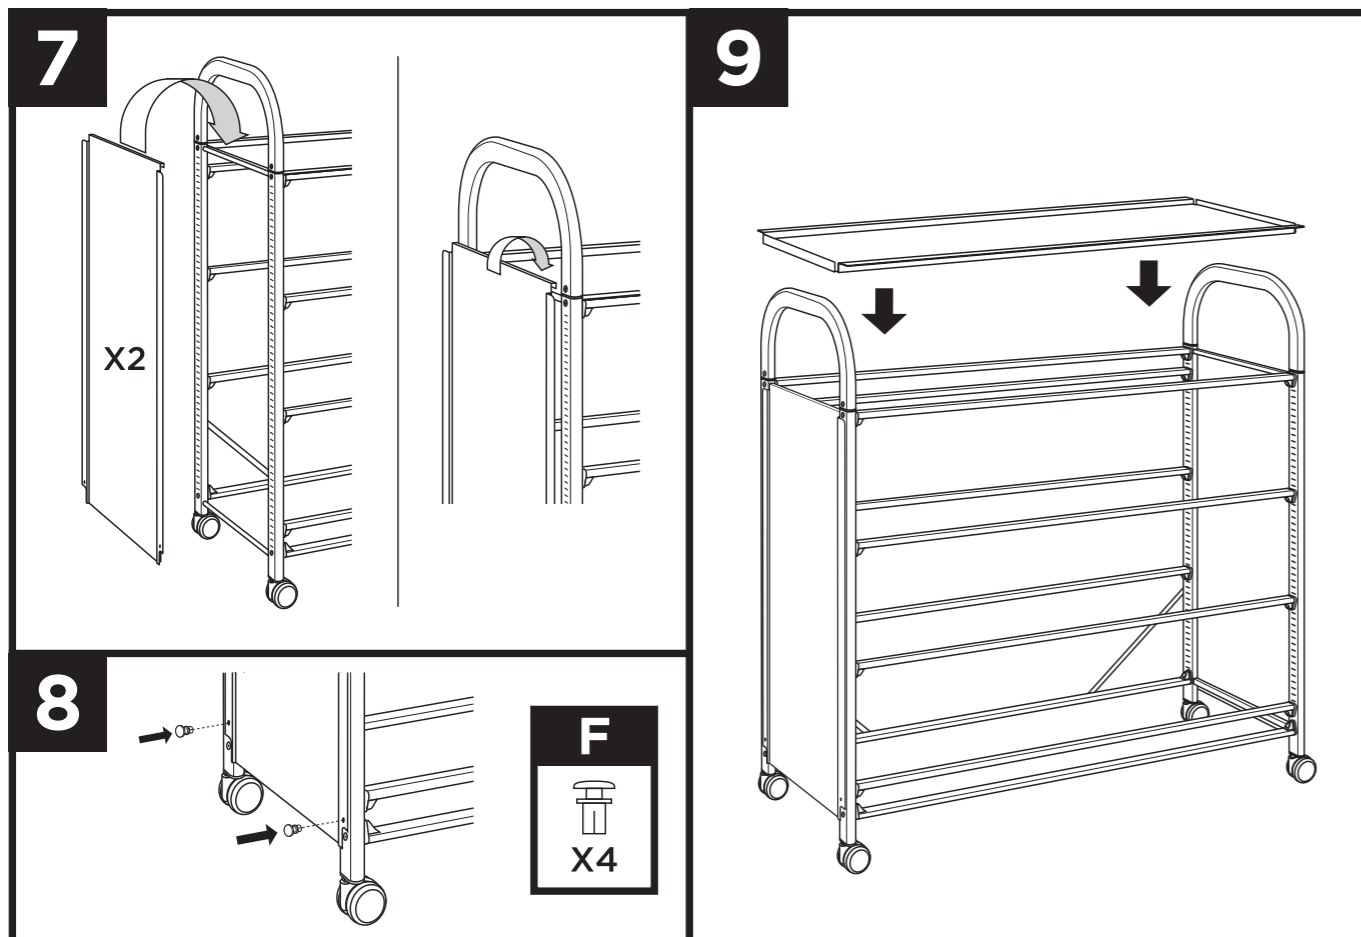

Page 46

**Runners & Tray
spacing guide**

Page 48

Treble Column Unit

Dimensions: 1030(H) x 1010(W) x 430mm(D).

Double Column Unit

Dimensions: 1030(H) x 680(W) x 430mm(D).

BOX A

BOX F

1

2

3

Tilted Tray Unit

Dimensions: 1030(H) x 1010(W) x 430mm(D).

BOX A

BOX D

1

callero
Storage with style.

Tilted Shelf Unit

Dimensions: 1030(H) x 1010(W) x 430mm(D).

callero
Storage with style.

Flat Shelf Unit

Dimensions: 1030(H) x 1010(W) x 430mm(D).

callero
Storage with style.

12 Tray Extension Unit

Dimensions: 1780(H) x 1010(W) x 430mm(D).

6

X4

IMPORTANT INFORMATION

COPYCOPYCOPYCOPYCOPYCOPYCOPYCOPYCOPYCOPYCOPYCOPYCOPY COPYCOPYCOPYCOPYCOPYCOPYCOPYCOPYCOPYCOPYCOPYCOPYCOPY COPYCOPYCOPYCOPYCOPYCOPYCOPYCOPYCOPYCOPYCOPYCOPYCOPY