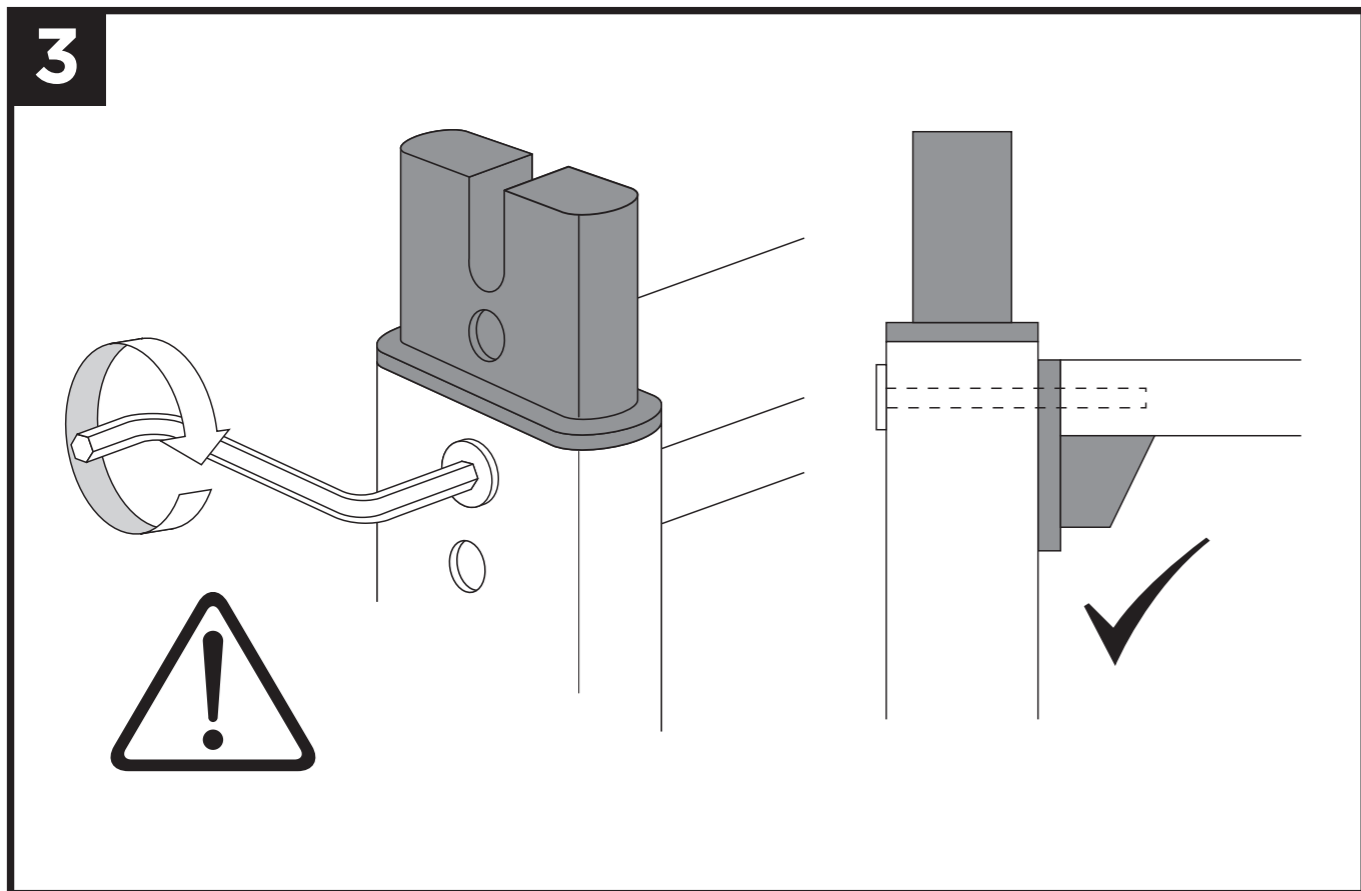

1

callero
Storage with style.

Tilted Shelf Unit

Dimensions: 1030(H) x 1010(W) x 430mm(D).

callero
Storage with style.

Flat Shelf Unit

Dimensions: 1030(H) x 1010(W) x 430mm(D).

callero
Storage with style.