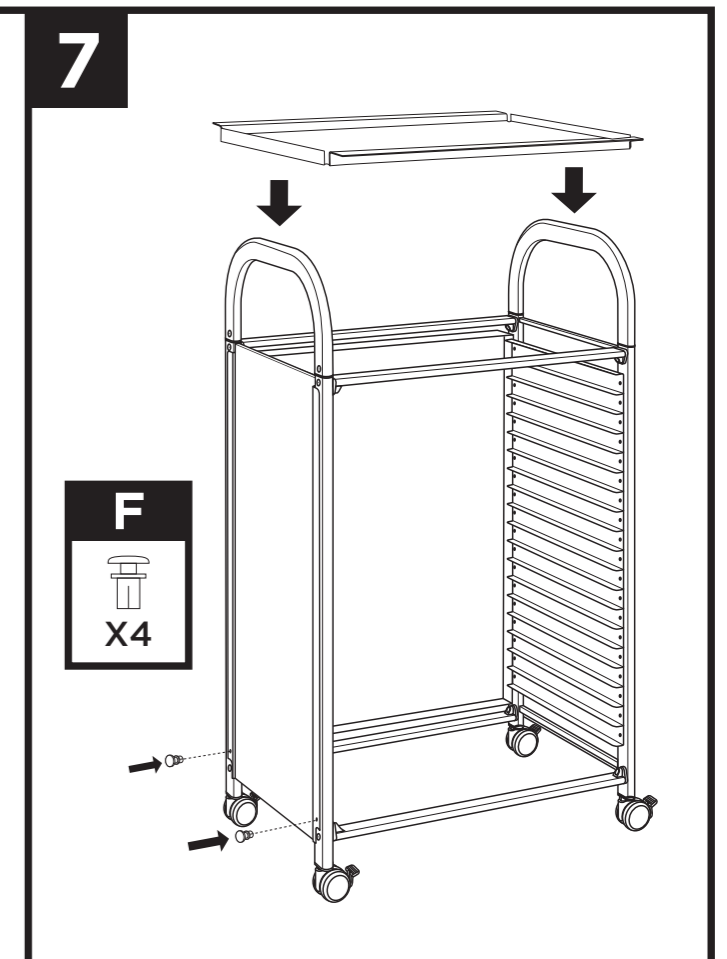

Page 46

**Runners & Tray
spacing guide**

Page 48

Treble Column Unit

Dimensions: 1030(H) x 1010(W) x 430mm(D).

Double Column Unit

Dimensions: 1030(H) x 680(W) x 430mm(D).

BOX A

COPYCOPYCOPYCOPYCOPYCOPYCOPYCOPYCOPYCOPYCOPYCOPYCOPY COPYCOPYCOPYCOPYCOPYCOPYCOPYCOPYCOPYCOPYCOPYCOPYCOPY COPYCOPYCOPYCOPYCOPYCOPYCOPYCOPYCOPYCOPYCOPYCOPYCOPY

7

X2

F

 X4

8

HOW TO EXPAND THE SYSTEM

BOX B

BOX C

BOX D

BOX E

Art Trolley

Dimensions: 945(H) x 565(W) x 500mm(D).

A3 Paper Trolley

Dimensions: 945(H) x 500(W) x 500mm(D).

callero