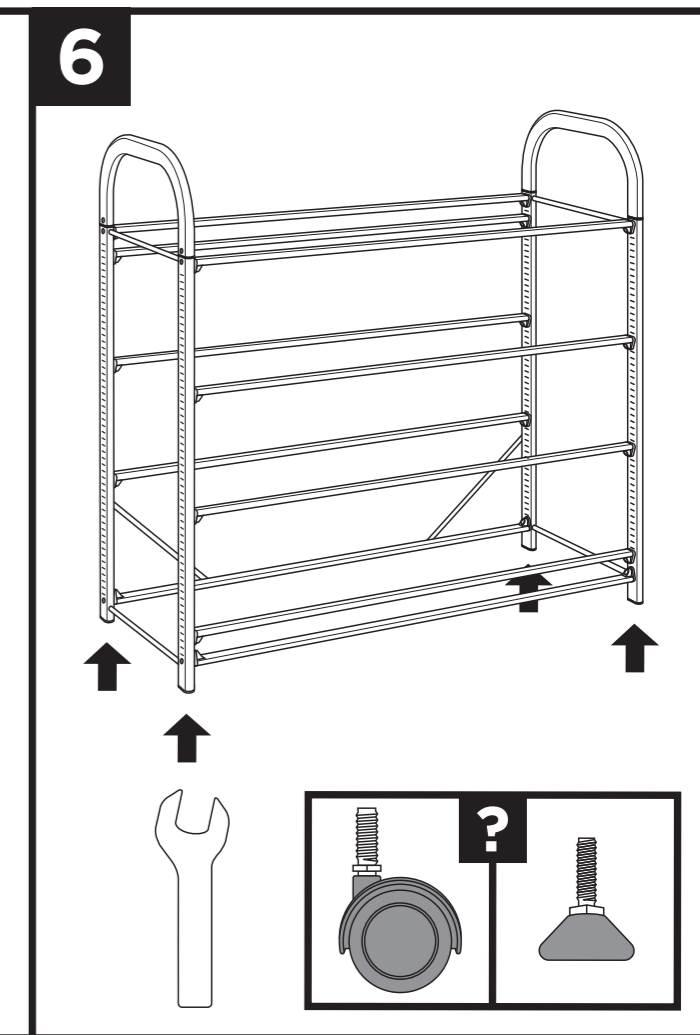

BOX F

1

2

3

Tilted Tray Unit

Dimensions: 1030(H) x 1010(W) x 430mm(D).

BOX A

BOX D

1

callero
Storage with style.

Tilted Shelf Unit

Dimensions: 1030(H) x 1010(W) x 430mm(D).

callero
Storage with style.

Flat Shelf Unit

Dimensions: 1030(H) x 1010(W) x 430mm(D).

callero
Storage with style.

12 Tray Extension Unit

Dimensions: 1780(H) x 1010(W) x 430mm(D).

6

X4

IMPORTANT INFORMATION

COPYCOPYCOPYCOPYCOPYCOPYCOPYCOPYCOPYCOPYCOPYCOPYCOPY COPYCOPYCOPYCOPYCOPYCOPYCOPYCOPYCOPYCOPYCOPYCOPYCOPY COPYCOPYCOPYCOPYCOPYCOPYCOPYCOPYCOPYCOPYCOPYCOPYCOPY