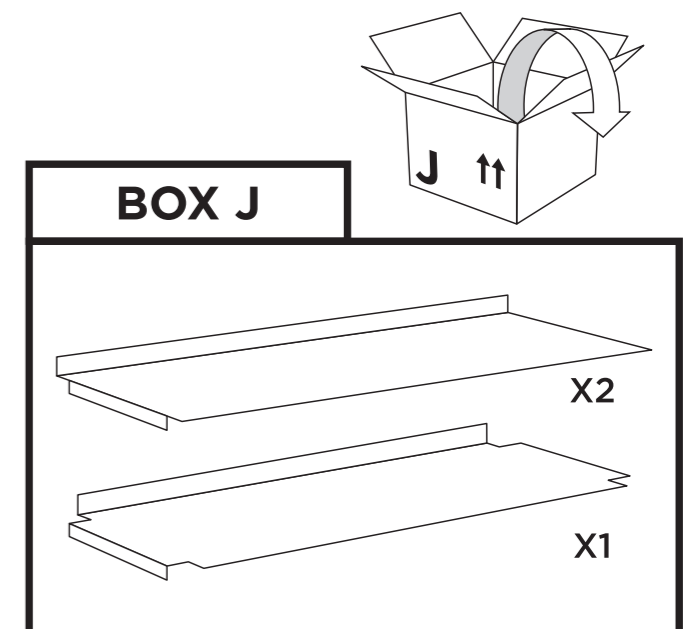

Page 46

**Runners & Tray
spacing guide**

Page 48

Treble Column Unit

Dimensions: 1030(H) x 1010(W) x 430mm(D).

Double Column Unit

Dimensions: 1030(H) x 680(W) x 430mm(D).

BOX A

BOX F

1

2

3

Tilted Tray Unit

Dimensions: 1030(H) x 1010(W) x 430mm(D).

BOX A

BOX D

1

callero
Storage with style.

Tilted Shelf Unit

Dimensions: 1030(H) x 1010(W) x 430mm(D).

callero
Storage with style.

Flat Shelf Unit

Dimensions: 1030(H) x 1010(W) x 430mm(D).

callero
Storage with style.

12 Tray Extension Unit

Dimensions: 1780(H) x 1010(W) x 430mm(D).

6

X4

IMPORTANT INFORMATION

COPYCOPYCOPYCOPYCOPYCOPYCOPYCOPYCOPYCOPYCOPYCOPYCOPY COPYCOPYCOPYCOPYCOPYCOPYCOPYCOPYCOPYCOPYCOPYCOPYCOPY COPYCOPYCOPYCOPYCOPYCOPYCOPYCOPYCOPYCOPYCOPYCOPYCOPY