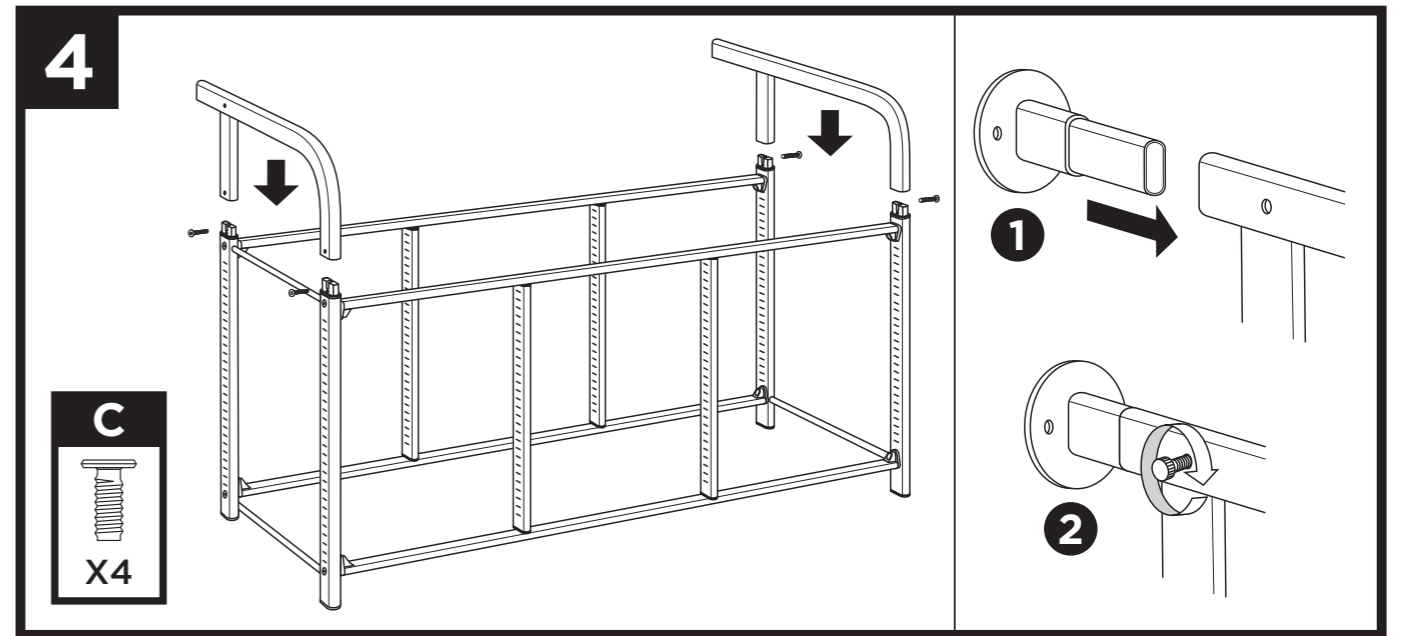

1

callero
Storage with style.

Tilted Shelf Unit

Dimensions: 1030(H) x 1010(W) x 430mm(D).

callero
Storage with style.

Flat Shelf Unit

Dimensions: 1030(H) x 1010(W) x 430mm(D).

callero
Storage with style.

12 Tray Extension Unit

Dimensions: 1780(H) x 1010(W) x 430mm(D).

6

X4

IMPORTANT INFORMATION

COPYCOPYCOPYCOPYCOPYCOPYCOPYCOPYCOPYCOPYCOPYCOPYCOPY COPYCOPYCOPYCOPYCOPYCOPYCOPYCOPYCOPYCOPYCOPYCOPYCOPY COPYCOPYCOPYCOPYCOPYCOPYCOPYCOPYCOPYCOPYCOPYCOPYCOPY