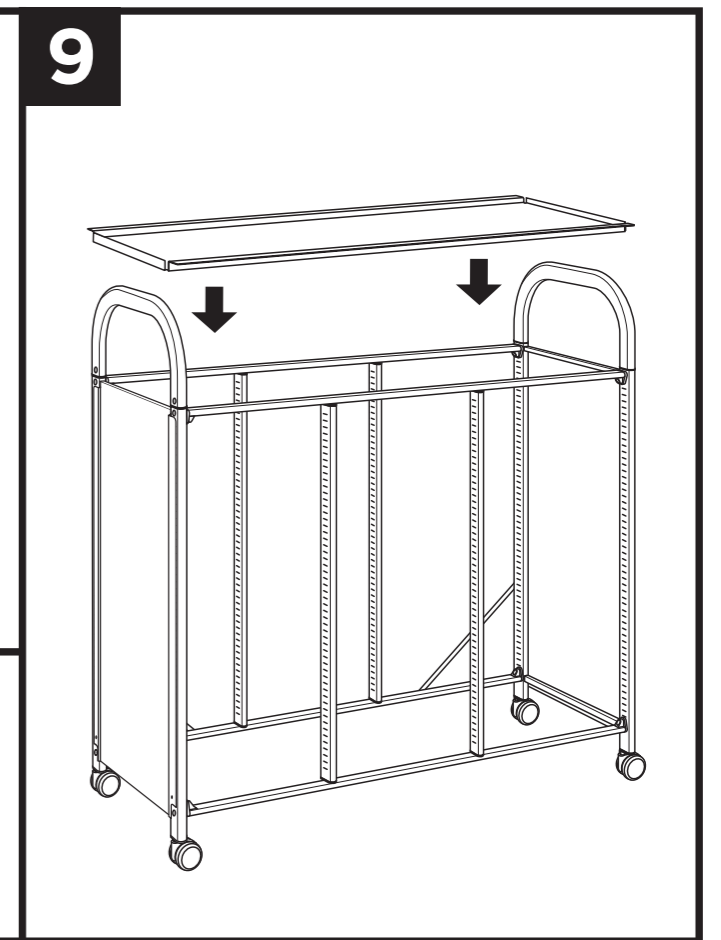

Page 46

**Runners & Tray
spacing guide**

Page 48

Treble Column Unit

Dimensions: 1030(H) x 1010(W) x 430mm(D).

Double Column Unit

Dimensions: 1030(H) x 680(W) x 430mm(D).

BOX A

BOX F

1

2

3

Tilted Tray Unit

Dimensions: 1030(H) x 1010(W) x 430mm(D).

BOX A

BOX D

1

callero
Storage with style.

Tilted Shelf Unit

Dimensions: 1030(H) x 1010(W) x 430mm(D).

callero
Storage with style.

Flat Shelf Unit

Dimensions: 1030(H) x 1010(W) x 430mm(D).

callero
Storage with style.

12 Tray Extension Unit

Dimensions: 1780(H) x 1010(W) x 430mm(D).

6

X4

IMPORTANT INFORMATION

COPYCOPYCOPYCOPYCOPYCOPYCOPYCOPYCOPYCOPYCOPYCOPYCOPY COPYCOPYCOPYCOPYCOPYCOPYCOPYCOPYCOPYCOPYCOPYCOPYCOPY COPYCOPYCOPYCOPYCOPYCOPYCOPYCOPYCOPYCOPYCOPYCOPYCOPY