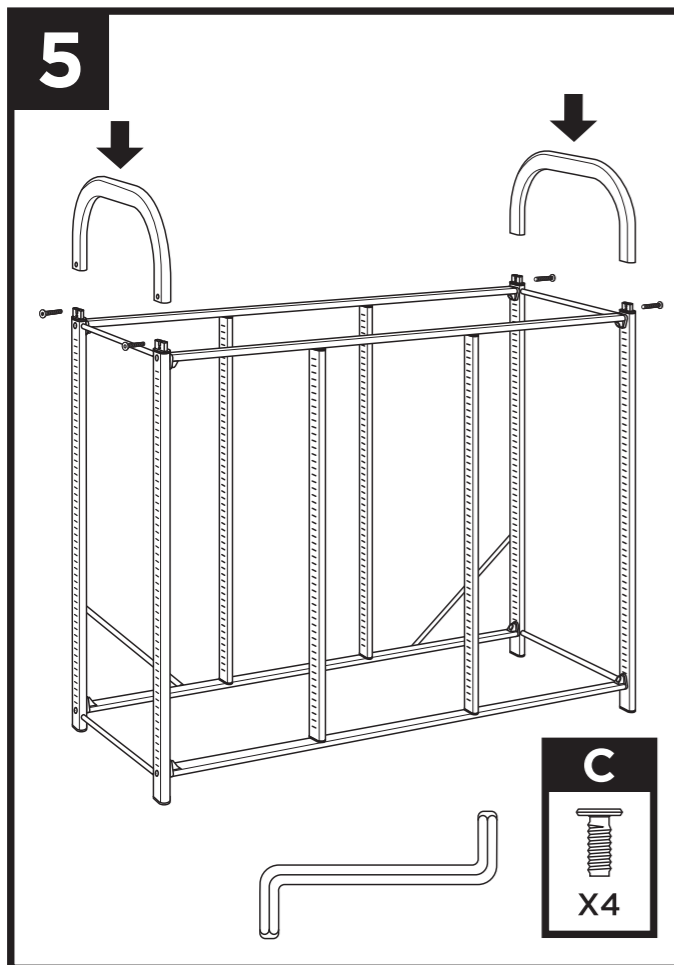

Page 46

**Runners & Tray
spacing guide**

Page 48

Treble Column Unit

Dimensions: 1030(H) x 1010(W) x 430mm(D).

Double Column Unit

Dimensions: 1030(H) x 680(W) x 430mm(D).

BOX A

BOX F

1

2

3

Tilted Tray Unit

Dimensions: 1030(H) x 1010(W) x 430mm(D).

BOX A

BOX D

1

callero
Storage with style.

Tilted Shelf Unit

Dimensions: 1030(H) x 1010(W) x 430mm(D).

callero
Storage with style.

Flat Shelf Unit

Dimensions: 1030(H) x 1010(W) x 430mm(D).

callero
Storage with style.

12 Tray Extension Unit

Dimensions: 1780(H) x 1010(W) x 430mm(D).

6

X4

IMPORTANT INFORMATION

COPYCOPYCOPYCOPYCOPYCOPYCOPYCOPYCOPYCOPYCOPYCOPYCOPY COPYCOPYCOPYCOPYCOPYCOPYCOPYCOPYCOPYCOPYCOPYCOPYCOPY COPYCOPYCOPYCOPYCOPYCOPYCOPYCOPYCOPYCOPYCOPYCOPYCOPY