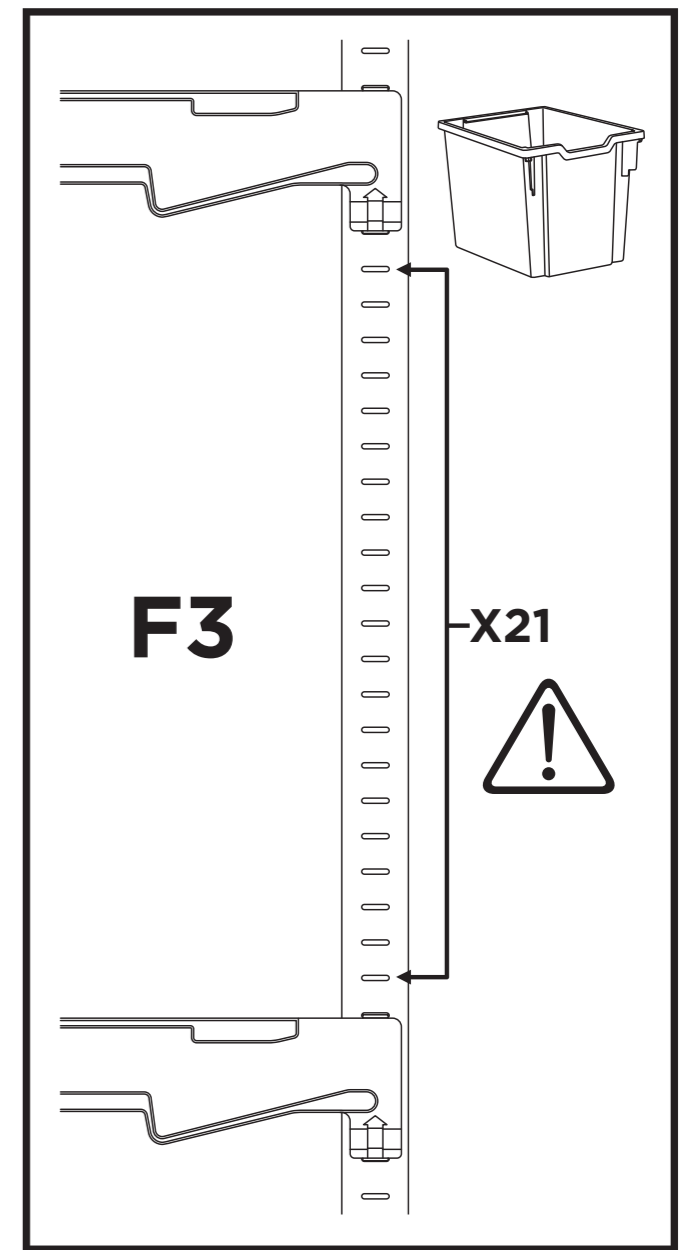

Page 46

**Runners & Tray
spacing guide**

Page 48

Treble Column Unit

Dimensions: 1030(H) x 1010(W) x 430mm(D).

Double Column Unit

Dimensions: 1030(H) x 680(W) x 430mm(D).

BOX A

BOX F

1

2

3

Tilted Tray Unit

Dimensions: 1030(H) x 1010(W) x 430mm(D).

BOX A

BOX D

12 Tray Extension Unit

Dimensions: 1780(H) x 1010(W) x 430mm(D).

6

X4

IMPORTANT INFORMATION

COPYCOPYCOPYCOPYCOPYCOPYCOPYCOPYCOPYCOPYCOPYCOPYCOPY COPYCOPYCOPYCOPYCOPYCOPYCOPYCOPYCOPYCOPYCOPYCOPYCOPY COPYCOPYCOPYCOPYCOPYCOPYCOPYCOPYCOPYCOPYCOPYCOPYCOPY

BOX C

BOX D

BOX E

Art Trolley

Dimensions: 945(H) x 565(W) x 500mm(D).

A3 Paper Trolley

Dimensions: 945(H) x 500(W) x 500mm(D).

callero