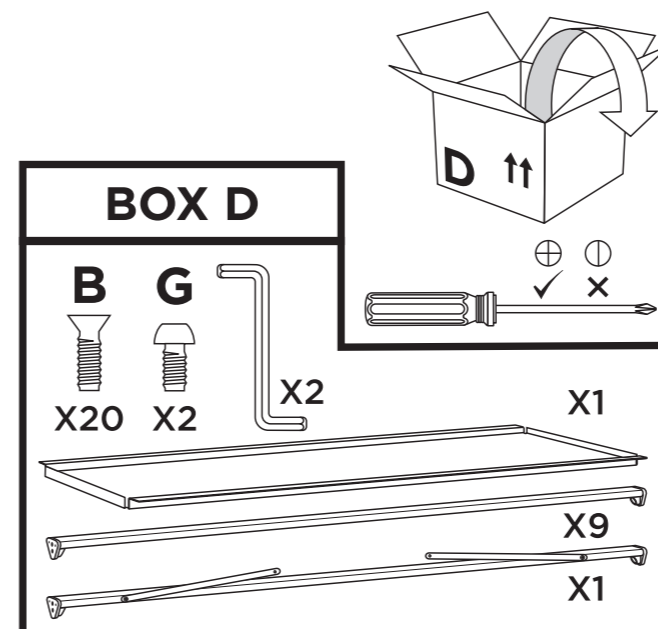

Page 46

**Runners & Tray
spacing guide**

Page 48

Treble Column Unit

Dimensions: 1030(H) x 1010(W) x 430mm(D).

Double Column Unit

Dimensions: 1030(H) x 680(W) x 430mm(D).

BOX A

BOX F

1

2

3

Tilted Tray Unit

Dimensions: 1030(H) x 1010(W) x 430mm(D).

BOX A

BOX D

1

callero
Storage with style.

Tilted Shelf Unit

Dimensions: 1030(H) x 1010(W) x 430mm(D).

callero
Storage with style.

Flat Shelf Unit

Dimensions: 1030(H) x 1010(W) x 430mm(D).

callero
Storage with style.

12 Tray Extension Unit

Dimensions: 1780(H) x 1010(W) x 430mm(D).

6

X4

IMPORTANT INFORMATION

COPYCOPYCOPYCOPYCOPYCOPYCOPYCOPYCOPYCOPYCOPYCOPYCOPY COPYCOPYCOPYCOPYCOPYCOPYCOPYCOPYCOPYCOPYCOPYCOPYCOPY COPYCOPYCOPYCOPYCOPYCOPYCOPYCOPYCOPYCOPYCOPYCOPYCOPY