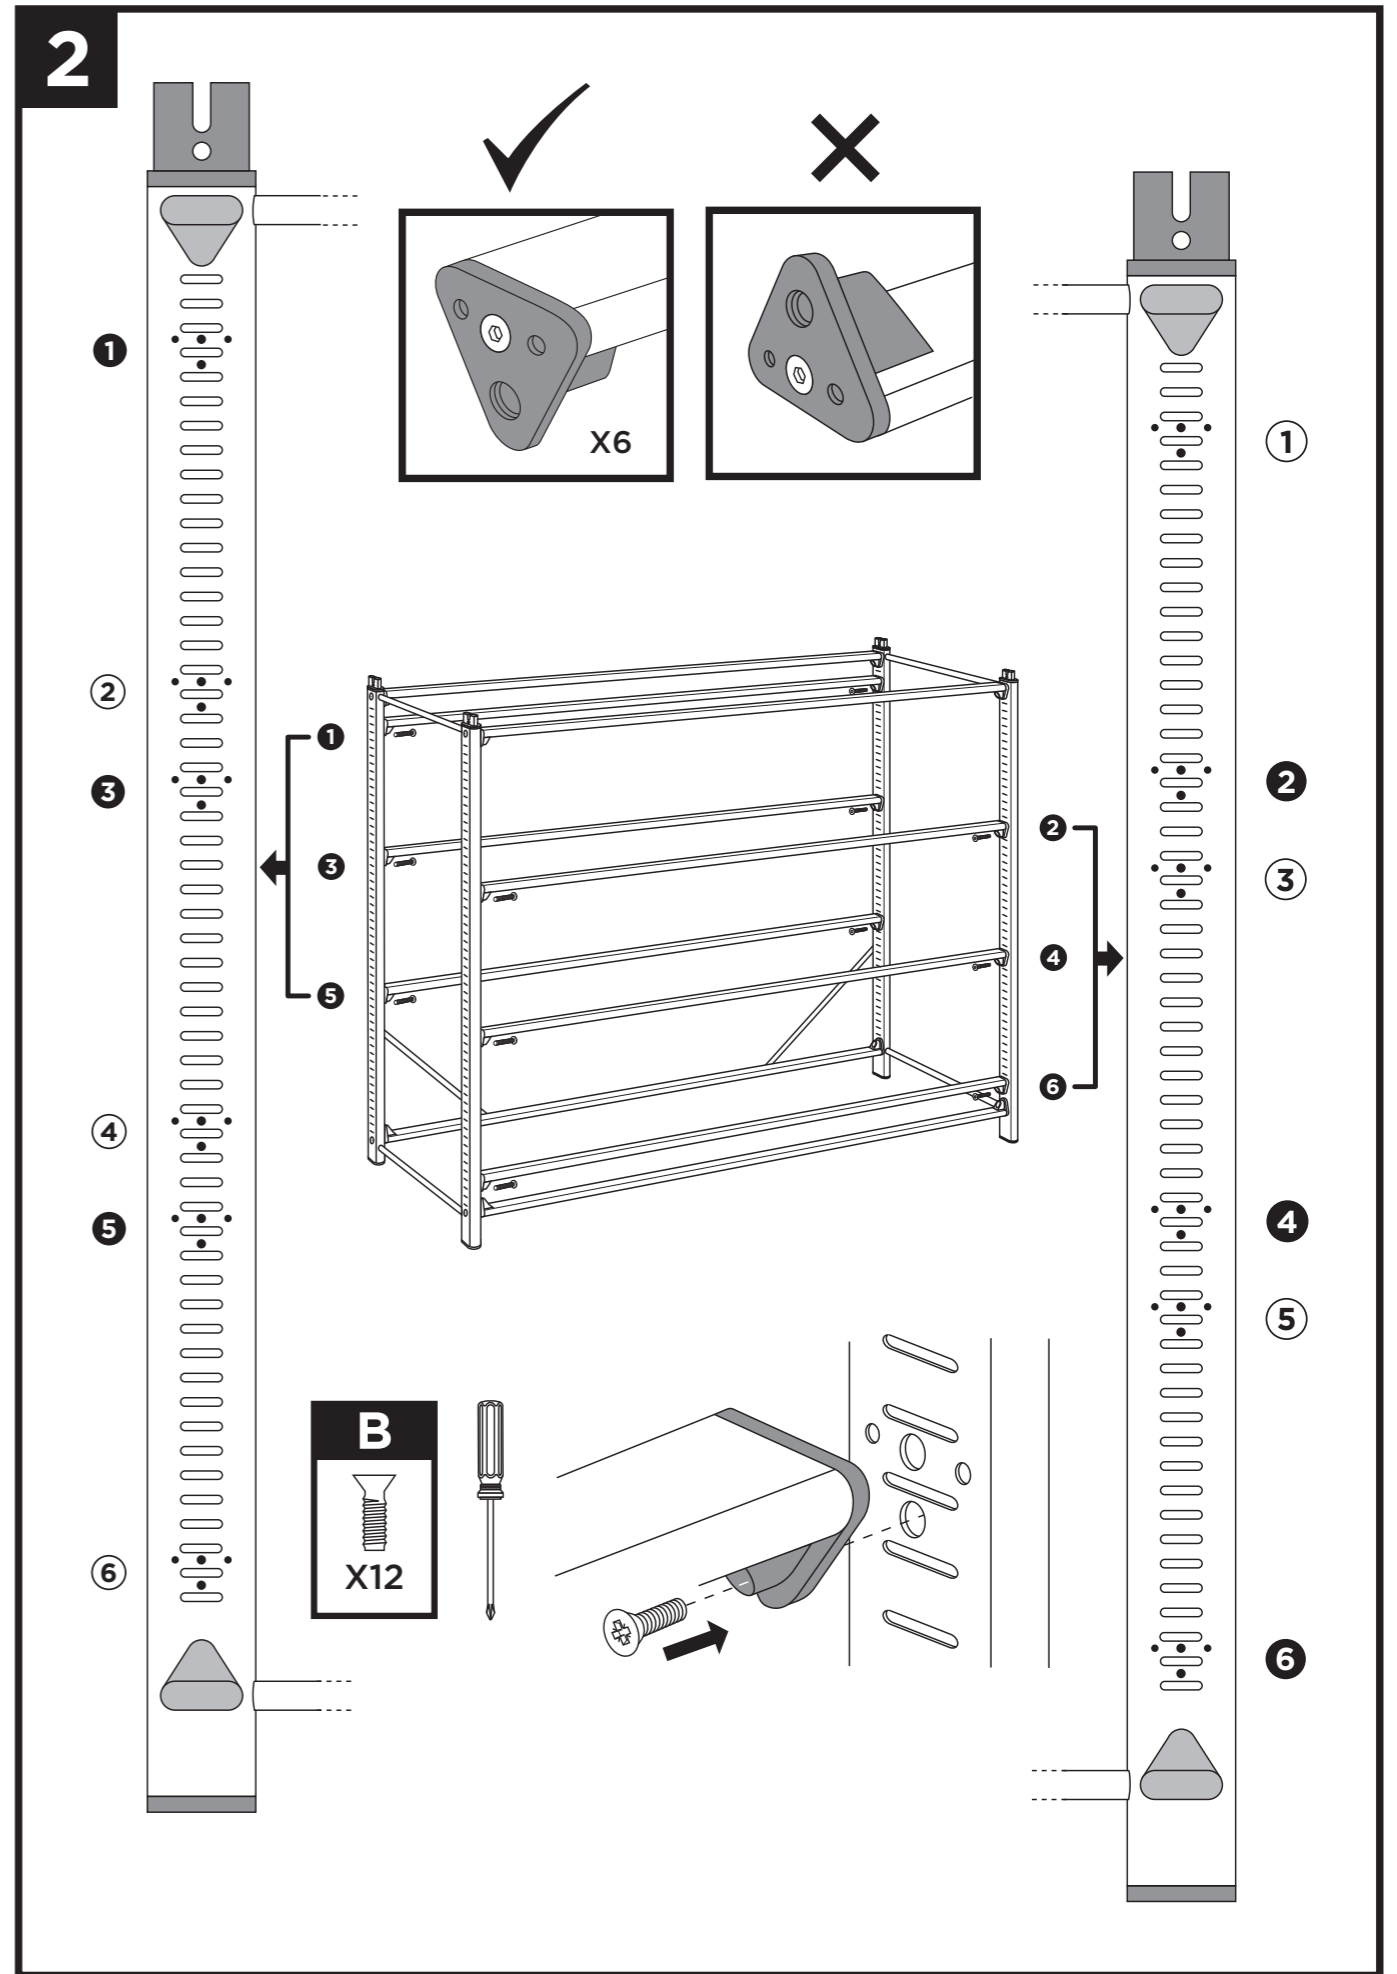

Page 46

**Runners & Tray
spacing guide**

Page 48

Treble Column Unit

Dimensions: 1030(H) x 1010(W) x 430mm(D).

Double Column Unit

Dimensions: 1030(H) x 680(W) x 430mm(D).

BOX A

BOX F

1

2

3

Tilted Tray Unit

Dimensions: 1030(H) x 1010(W) x 430mm(D).

BOX A

BOX D

1

callero
Storage with style.

Tilted Shelf Unit

Dimensions: 1030(H) x 1010(W) x 430mm(D).

callero
Storage with style.

Flat Shelf Unit

Dimensions: 1030(H) x 1010(W) x 430mm(D).

callero
Storage with style.

12 Tray Extension Unit

Dimensions: 1780(H) x 1010(W) x 430mm(D).

6

X4

IMPORTANT INFORMATION

COPYCOPYCOPYCOPYCOPYCOPYCOPYCOPYCOPYCOPYCOPYCOPYCOPY COPYCOPYCOPYCOPYCOPYCOPYCOPYCOPYCOPYCOPYCOPYCOPYCOPY COPYCOPYCOPYCOPYCOPYCOPYCOPYCOPYCOPYCOPYCOPYCOPYCOPY