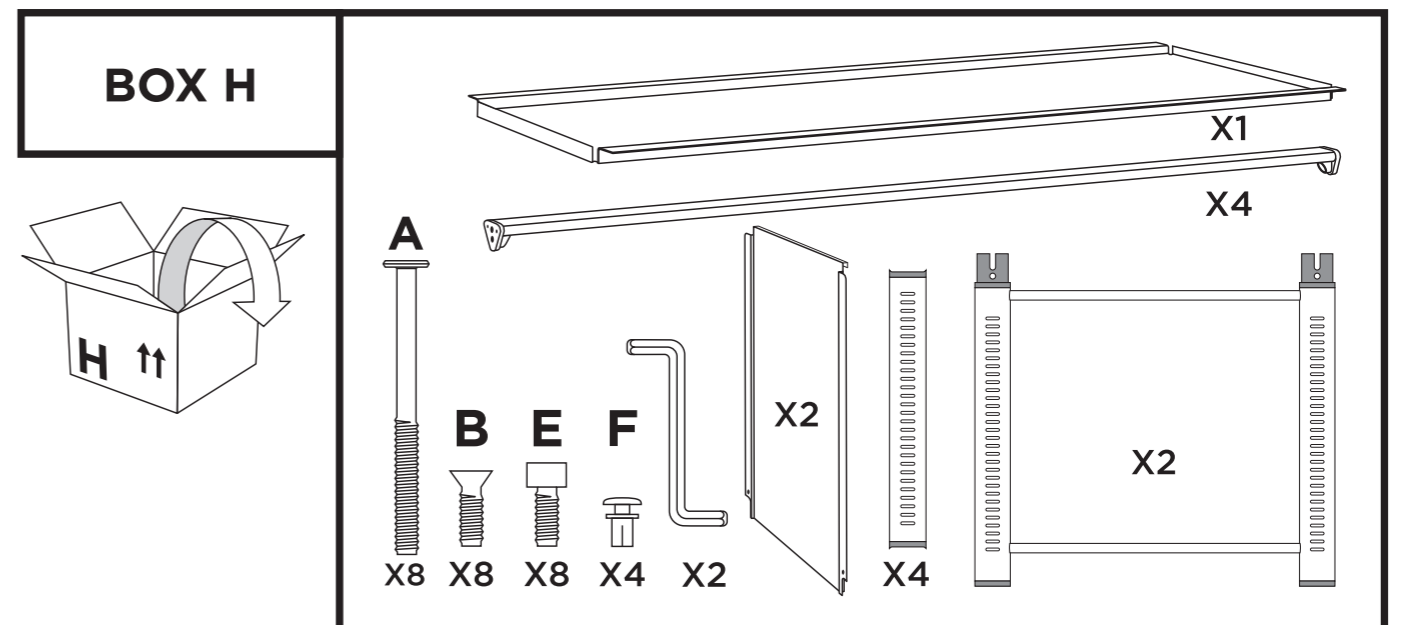

Page 46

**Runners & Tray
spacing guide**

Page 48

Treble Column Unit

Dimensions: 1030(H) x 1010(W) x 430mm(D).

Double Column Unit

Dimensions: 1030(H) x 680(W) x 430mm(D).

BOX A

BOX F

1

2

3

Tilted Tray Unit

Dimensions: 1030(H) x 1010(W) x 430mm(D).

BOX A

BOX D

1

callero
Storage with style.

Tilted Shelf Unit

Dimensions: 1030(H) x 1010(W) x 430mm(D).

callero
Storage with style.

Flat Shelf Unit

Dimensions: 1030(H) x 1010(W) x 430mm(D).

callero
Storage with style.

12 Tray Extension Unit

Dimensions: 1780(H) x 1010(W) x 430mm(D).

6

X4

IMPORTANT INFORMATION

COPYCOPYCOPYCOPYCOPYCOPYCOPYCOPYCOPYCOPYCOPYCOPYCOPY COPYCOPYCOPYCOPYCOPYCOPYCOPYCOPYCOPYCOPYCOPYCOPYCOPY COPYCOPYCOPYCOPYCOPYCOPYCOPYCOPYCOPYCOPYCOPYCOPYCOPY