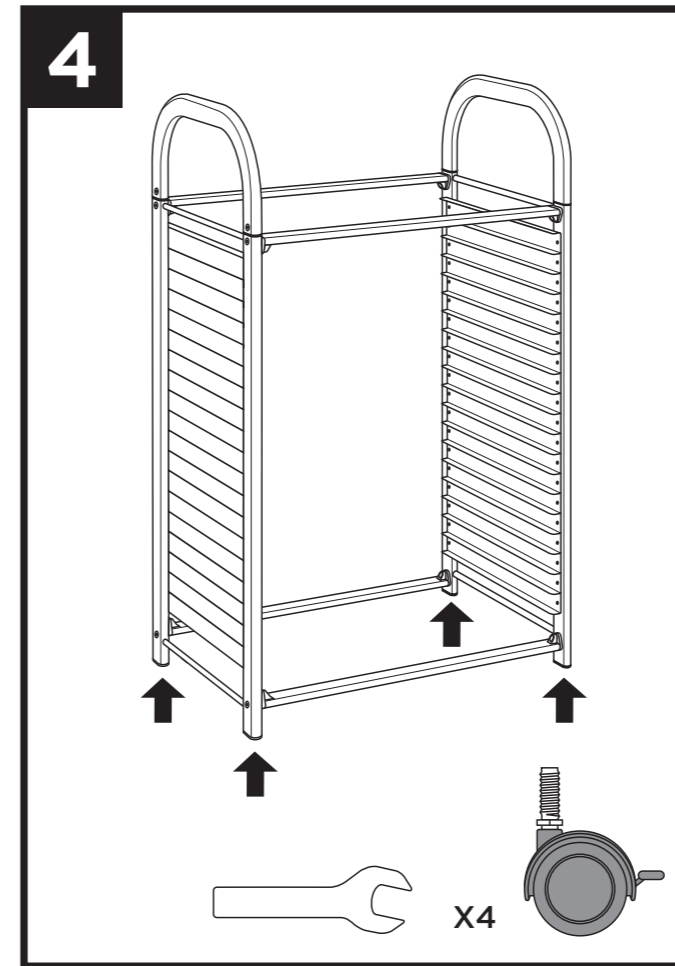

COPYCOPYCOPYCOPYCOPYCOPYCOPYCOPYCOPYCOPYCOPYCOPYCOPY COPYCOPYCOPYCOPYCOPYCOPYCOPYCOPYCOPYCOPYCOPYCOPYCOPY COPYCOPYCOPYCOPYCOPYCOPYCOPYCOPYCOPYCOPYCOPYCOPYCOPY

7

X2

F

 X4

8

HOW TO EXPAND THE SYSTEM

BOX B

BOX C

BOX D

BOX E

Art Trolley

Dimensions: 945(H) x 565(W) x 500mm(D).

A3 Paper Trolley

Dimensions: 945(H) x 500(W) x 500mm(D).

callero