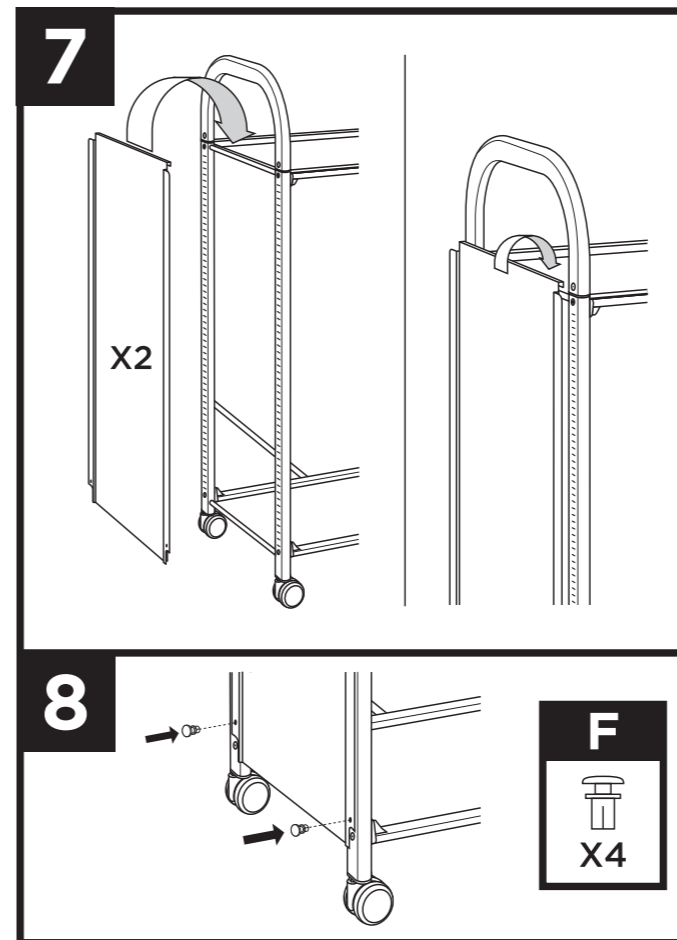

Page 46

**Runners & Tray
spacing guide**

Page 48

Treble Column Unit

Dimensions: 1030(H) x 1010(W) x 430mm(D).

Double Column Unit

Dimensions: 1030(H) x 680(W) x 430mm(D).

BOX A

BOX F

1

2

3

Tilted Tray Unit

Dimensions: 1030(H) x 1010(W) x 430mm(D).

BOX A

BOX D

1

callero
Storage with style.

Tilted Shelf Unit

Dimensions: 1030(H) x 1010(W) x 430mm(D).

callero
Storage with style.

Flat Shelf Unit

Dimensions: 1030(H) x 1010(W) x 430mm(D).

callero
Storage with style.

12 Tray Extension Unit

Dimensions: 1780(H) x 1010(W) x 430mm(D).

6

X4

IMPORTANT INFORMATION

COPYCOPYCOPYCOPYCOPYCOPYCOPYCOPYCOPYCOPYCOPYCOPYCOPY COPYCOPYCOPYCOPYCOPYCOPYCOPYCOPYCOPYCOPYCOPYCOPYCOPY COPYCOPYCOPYCOPYCOPYCOPYCOPYCOPYCOPYCOPYCOPYCOPYCOPY