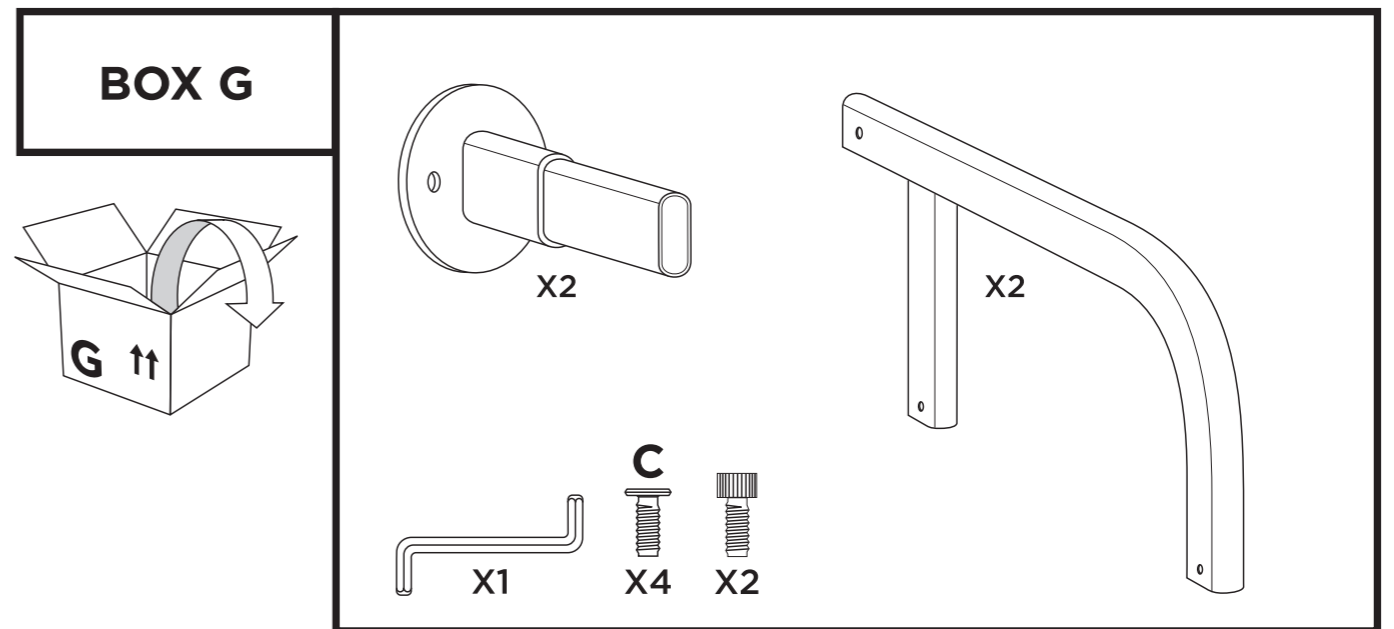

1

callero
Storage with style.

Tilted Shelf Unit

Dimensions: 1030(H) x 1010(W) x 430mm(D).

callero
Storage with style.

Flat Shelf Unit

Dimensions: 1030(H) x 1010(W) x 430mm(D).

callero
Storage with style.

12 Tray Extension Unit

Dimensions: 1780(H) x 1010(W) x 430mm(D).

6

X4

IMPORTANT INFORMATION

COPYCOPYCOPYCOPYCOPYCOPYCOPYCOPYCOPYCOPYCOPYCOPYCOPY COPYCOPYCOPYCOPYCOPYCOPYCOPYCOPYCOPYCOPYCOPYCOPYCOPY COPYCOPYCOPYCOPYCOPYCOPYCOPYCOPYCOPYCOPYCOPYCOPYCOPY