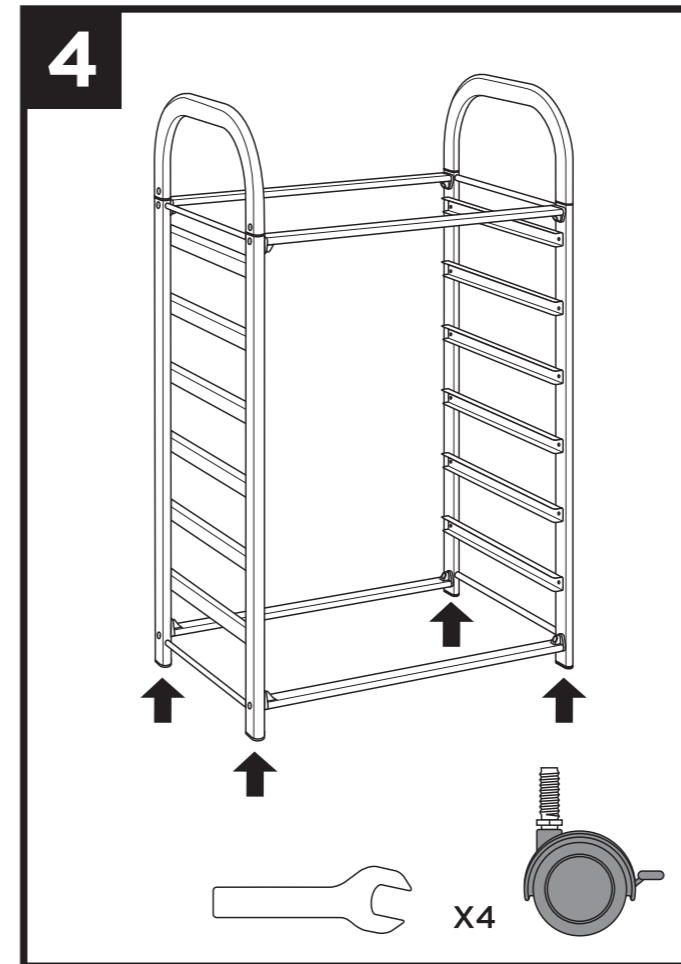

COPYCOPYCOPYCOPYCOPYCOPYCOPYCOPYCOPYCOPYCOPYCOPYCOPY COPYCOPYCOPYCOPYCOPYCOPYCOPYCOPYCOPYCOPYCOPYCOPYCOPY COPYCOPYCOPYCOPYCOPYCOPYCOPYCOPYCOPYCOPYCOPYCOPYCOPY

7

X2

F

 X4

8

HOW TO EXPAND THE SYSTEM

BOX B

BOX C

BOX D

BOX E

Art Trolley

Dimensions: 945(H) x 565(W) x 500mm(D).

A3 Paper Trolley

Dimensions: 945(H) x 500(W) x 500mm(D).

callero