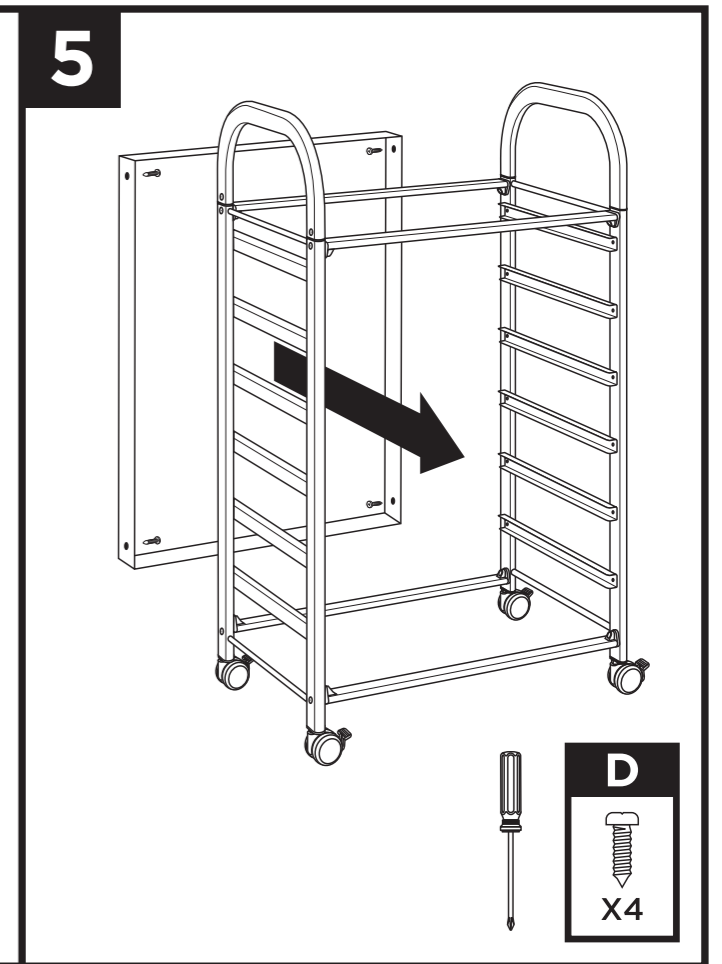

Page 46

**Runners & Tray
spacing guide**

Page 48

Treble Column Unit

Dimensions: 1030(H) x 1010(W) x 430mm(D).

Double Column Unit

Dimensions: 1030(H) x 680(W) x 430mm(D).

BOX A

COPYCOPYCOPYCOPYCOPYCOPYCOPYCOPYCOPYCOPYCOPYCOPYCOPY COPYCOPYCOPYCOPYCOPYCOPYCOPYCOPYCOPYCOPYCOPYCOPYCOPY COPYCOPYCOPYCOPYCOPYCOPYCOPYCOPYCOPYCOPYCOPYCOPYCOPY

7

X2

F

 X4

8

HOW TO EXPAND THE SYSTEM

BOX B

BOX C

BOX D

BOX E

Art Trolley

Dimensions: 945(H) x 565(W) x 500mm(D).

A3 Paper Trolley

Dimensions: 945(H) x 500(W) x 500mm(D).

callero