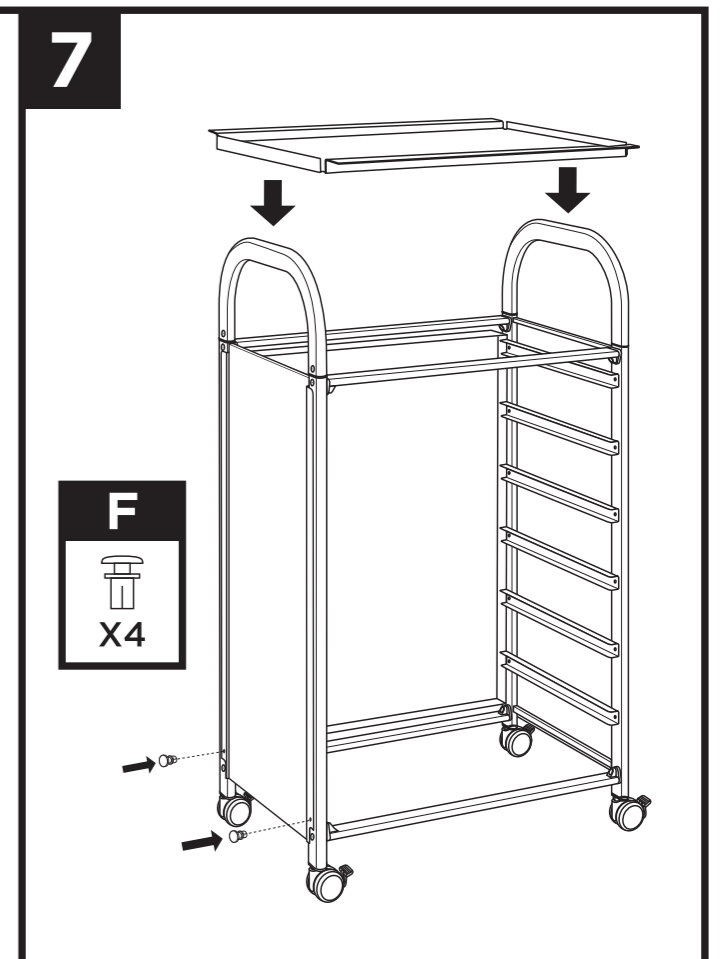

Page 46

**Runners & Tray
spacing guide**

Page 48

Treble Column Unit

Dimensions: 1030(H) x 1010(W) x 430mm(D).

Double Column Unit

Dimensions: 1030(H) x 680(W) x 430mm(D).

BOX A

COPYCOPYCOPYCOPYCOPYCOPYCOPYCOPYCOPYCOPYCOPYCOPYCOPY COPYCOPYCOPYCOPYCOPYCOPYCOPYCOPYCOPYCOPYCOPYCOPYCOPY COPYCOPYCOPYCOPYCOPYCOPYCOPYCOPYCOPYCOPYCOPYCOPYCOPY

7

X2

F

 X4

8

HOW TO EXPAND THE SYSTEM

BOX B

BOX C

BOX D

BOX E

Art Trolley

Dimensions: 945(H) x 565(W) x 500mm(D).

A3 Paper Trolley

Dimensions: 945(H) x 500(W) x 500mm(D).

callero