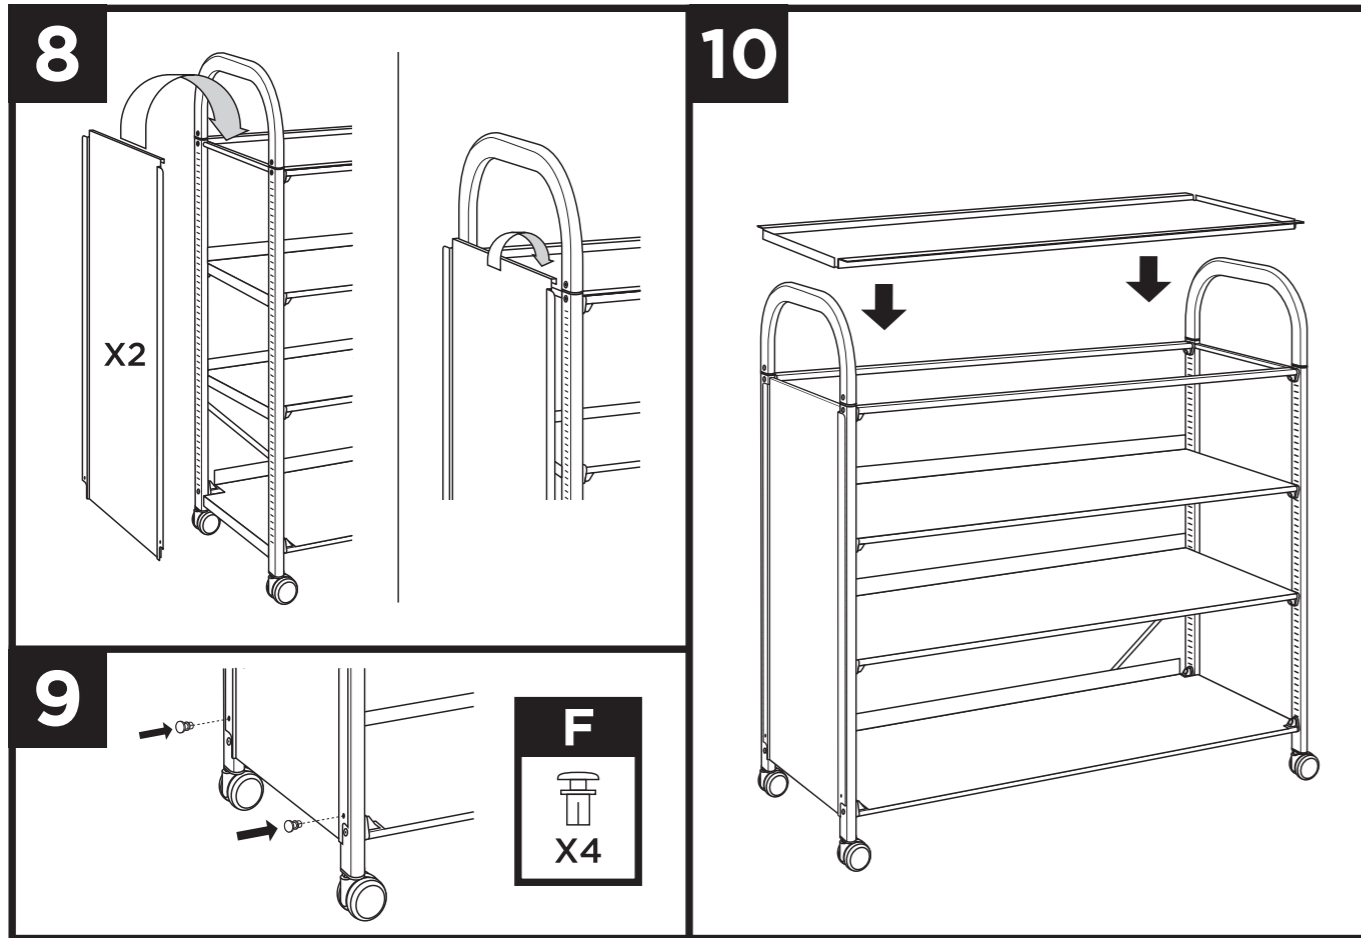

Page 46

**Runners & Tray
spacing guide**

Page 48

Treble Column Unit

Dimensions: 1030(H) x 1010(W) x 430mm(D).

Double Column Unit

Dimensions: 1030(H) x 680(W) x 430mm(D).

BOX A

BOX F

1

2

3

Tilted Tray Unit

Dimensions: 1030(H) x 1010(W) x 430mm(D).

BOX A

BOX D

1

callero
Storage with style.

Tilted Shelf Unit

Dimensions: 1030(H) x 1010(W) x 430mm(D).

callero
Storage with style.

Flat Shelf Unit

Dimensions: 1030(H) x 1010(W) x 430mm(D).

callero
Storage with style.

12 Tray Extension Unit

Dimensions: 1780(H) x 1010(W) x 430mm(D).

6

X4

IMPORTANT INFORMATION

COPYCOPYCOPYCOPYCOPYCOPYCOPYCOPYCOPYCOPYCOPYCOPYCOPY COPYCOPYCOPYCOPYCOPYCOPYCOPYCOPYCOPYCOPYCOPYCOPYCOPY COPYCOPYCOPYCOPYCOPYCOPYCOPYCOPYCOPYCOPYCOPYCOPYCOPY