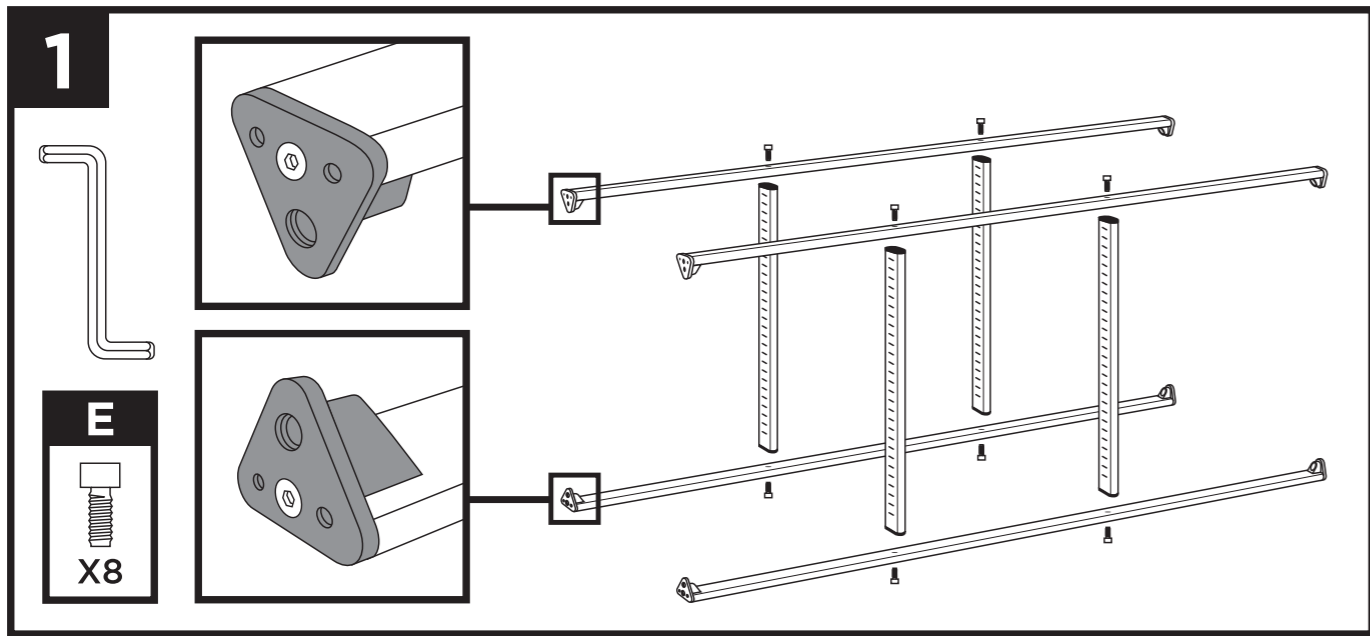

1

callero
Storage with style.

Tilted Shelf Unit

Dimensions: 1030(H) x 1010(W) x 430mm(D).

callero
Storage with style.

Flat Shelf Unit

Dimensions: 1030(H) x 1010(W) x 430mm(D).

callero
Storage with style.

12 Tray Extension Unit

Dimensions: 1780(H) x 1010(W) x 430mm(D).

6

X4

IMPORTANT INFORMATION

COPYCOPYCOPYCOPYCOPYCOPYCOPYCOPYCOPYCOPYCOPYCOPYCOPY COPYCOPYCOPYCOPYCOPYCOPYCOPYCOPYCOPYCOPYCOPYCOPYCOPY COPYCOPYCOPYCOPYCOPYCOPYCOPYCOPYCOPYCOPYCOPYCOPYCOPY