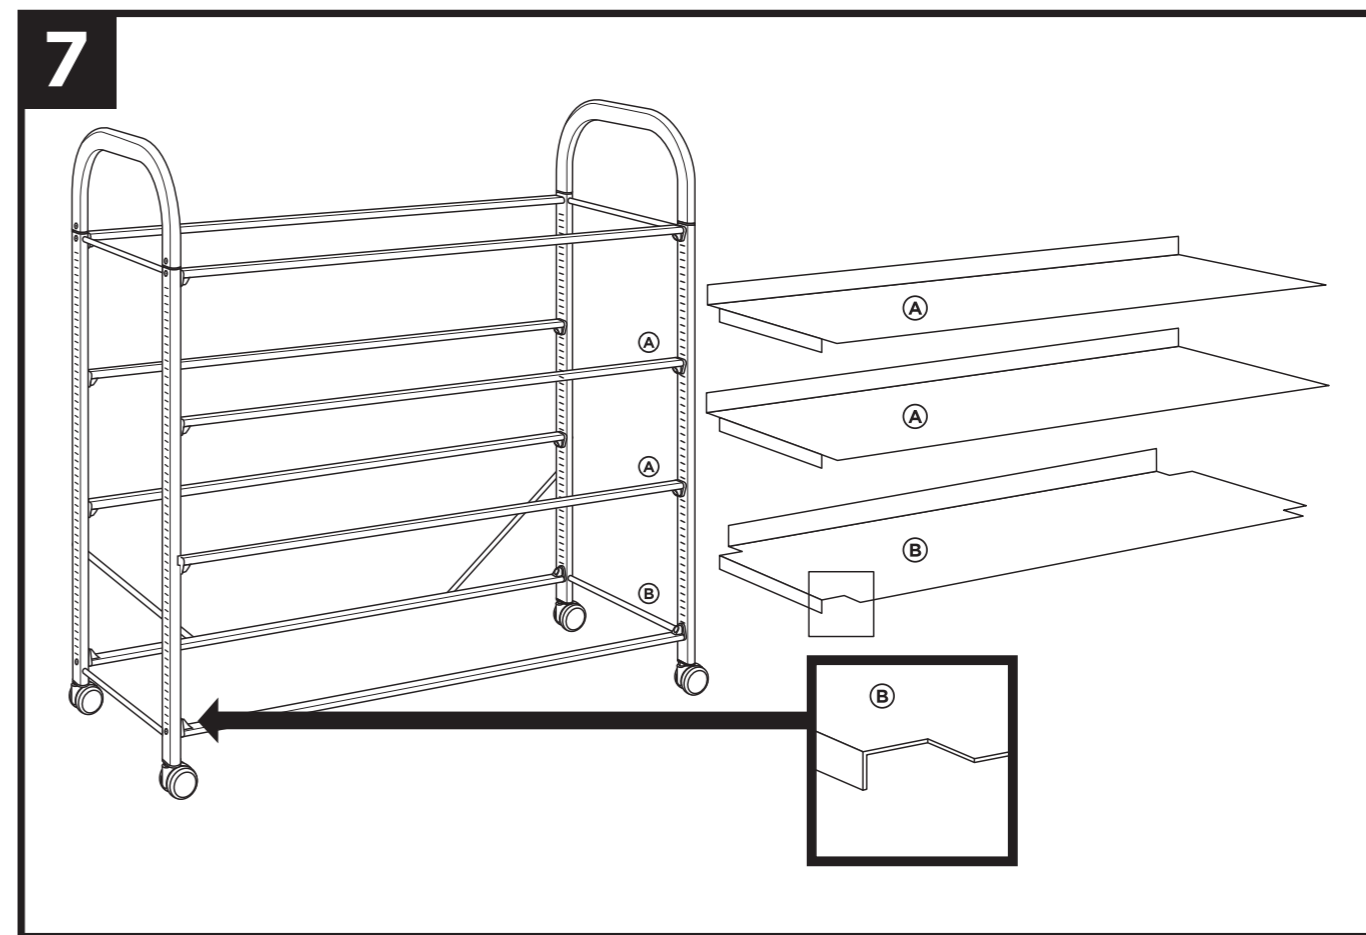

Page 46

**Runners & Tray
spacing guide**

Page 48

Treble Column Unit

Dimensions: 1030(H) x 1010(W) x 430mm(D).

Double Column Unit

Dimensions: 1030(H) x 680(W) x 430mm(D).

BOX A

BOX F

1

2

3

Tilted Tray Unit

Dimensions: 1030(H) x 1010(W) x 430mm(D).

BOX A

BOX D

1

callero
Storage with style.

Tilted Shelf Unit

Dimensions: 1030(H) x 1010(W) x 430mm(D).

callero
Storage with style.

Flat Shelf Unit

Dimensions: 1030(H) x 1010(W) x 430mm(D).

callero
Storage with style.

12 Tray Extension Unit

Dimensions: 1780(H) x 1010(W) x 430mm(D).

6

X4

IMPORTANT INFORMATION

COPYCOPYCOPYCOPYCOPYCOPYCOPYCOPYCOPYCOPYCOPYCOPYCOPY COPYCOPYCOPYCOPYCOPYCOPYCOPYCOPYCOPYCOPYCOPYCOPYCOPY COPYCOPYCOPYCOPYCOPYCOPYCOPYCOPYCOPYCOPYCOPYCOPYCOPY