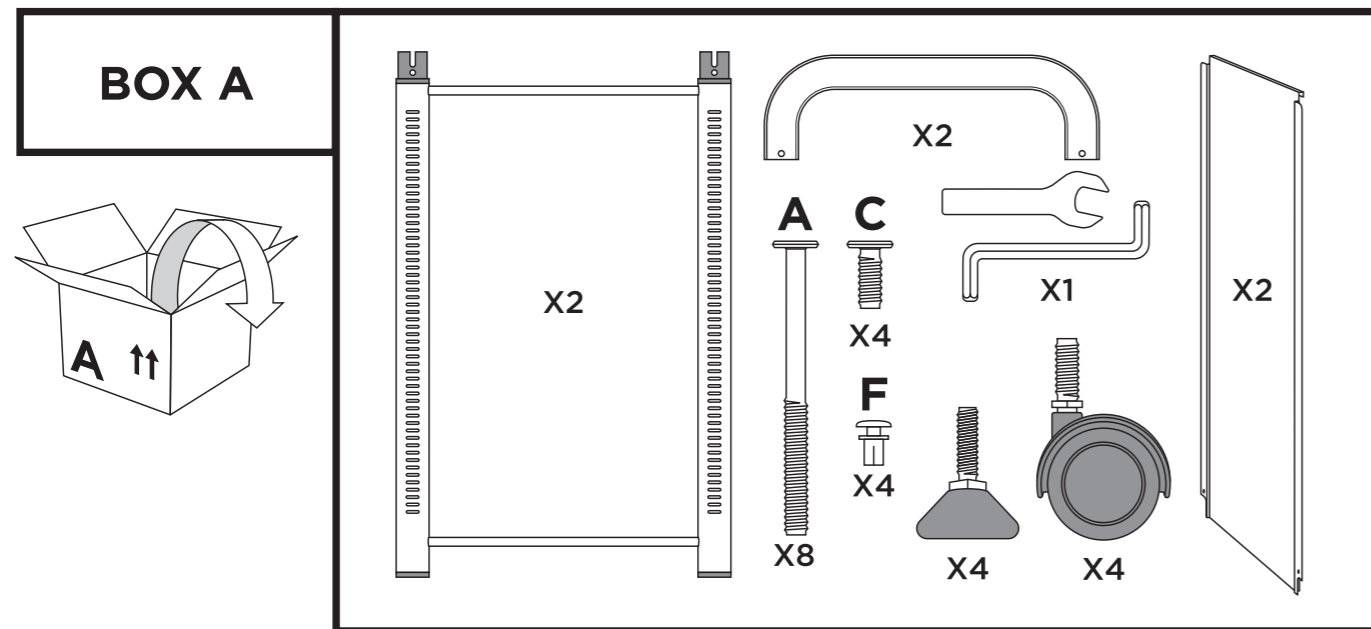

Page 46

**Runners & Tray
spacing guide**

Page 48

Treble Column Unit

Dimensions: 1030(H) x 1010(W) x 430mm(D).

Double Column Unit

Dimensions: 1030(H) x 680(W) x 430mm(D).

BOX A

BOX F

1

2

3

Tilted Tray Unit

Dimensions: 1030(H) x 1010(W) x 430mm(D).

BOX A

BOX D

1

callero
Storage with style.

Tilted Shelf Unit

Dimensions: 1030(H) x 1010(W) x 430mm(D).

callero
Storage with style.

Flat Shelf Unit

Dimensions: 1030(H) x 1010(W) x 430mm(D).

callero
Storage with style.

12 Tray Extension Unit

Dimensions: 1780(H) x 1010(W) x 430mm(D).

6

X4

IMPORTANT INFORMATION

COPYCOPYCOPYCOPYCOPYCOPYCOPYCOPYCOPYCOPYCOPYCOPYCOPY COPYCOPYCOPYCOPYCOPYCOPYCOPYCOPYCOPYCOPYCOPYCOPYCOPY COPYCOPYCOPYCOPYCOPYCOPYCOPYCOPYCOPYCOPYCOPYCOPYCOPY