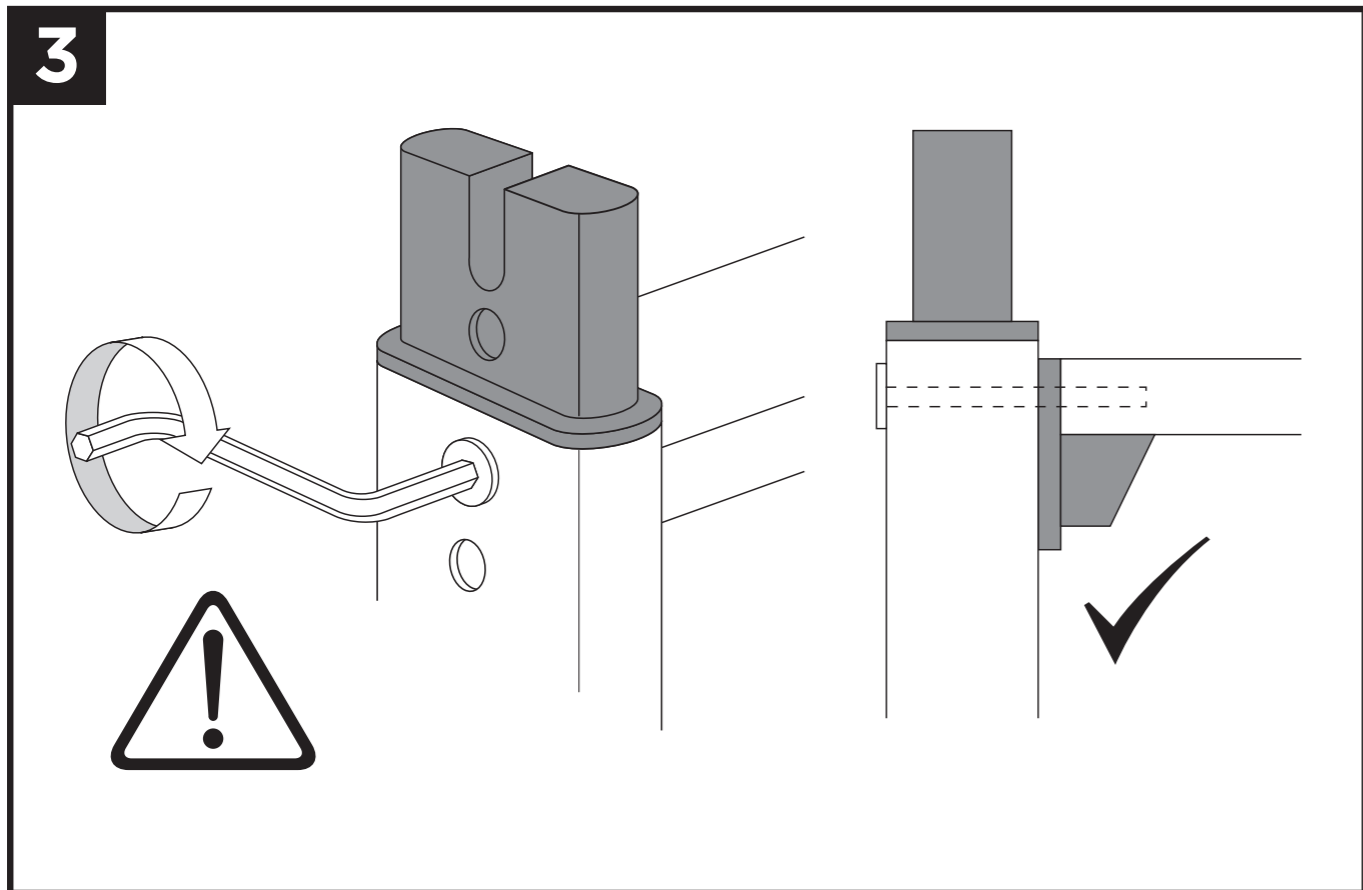

1

callero
Storage with style.

Tilted Shelf Unit

Dimensions: 1030(H) x 1010(W) x 430mm(D).

callero
Storage with style.

Flat Shelf Unit

Dimensions: 1030(H) x 1010(W) x 430mm(D).

callero
Storage with style.