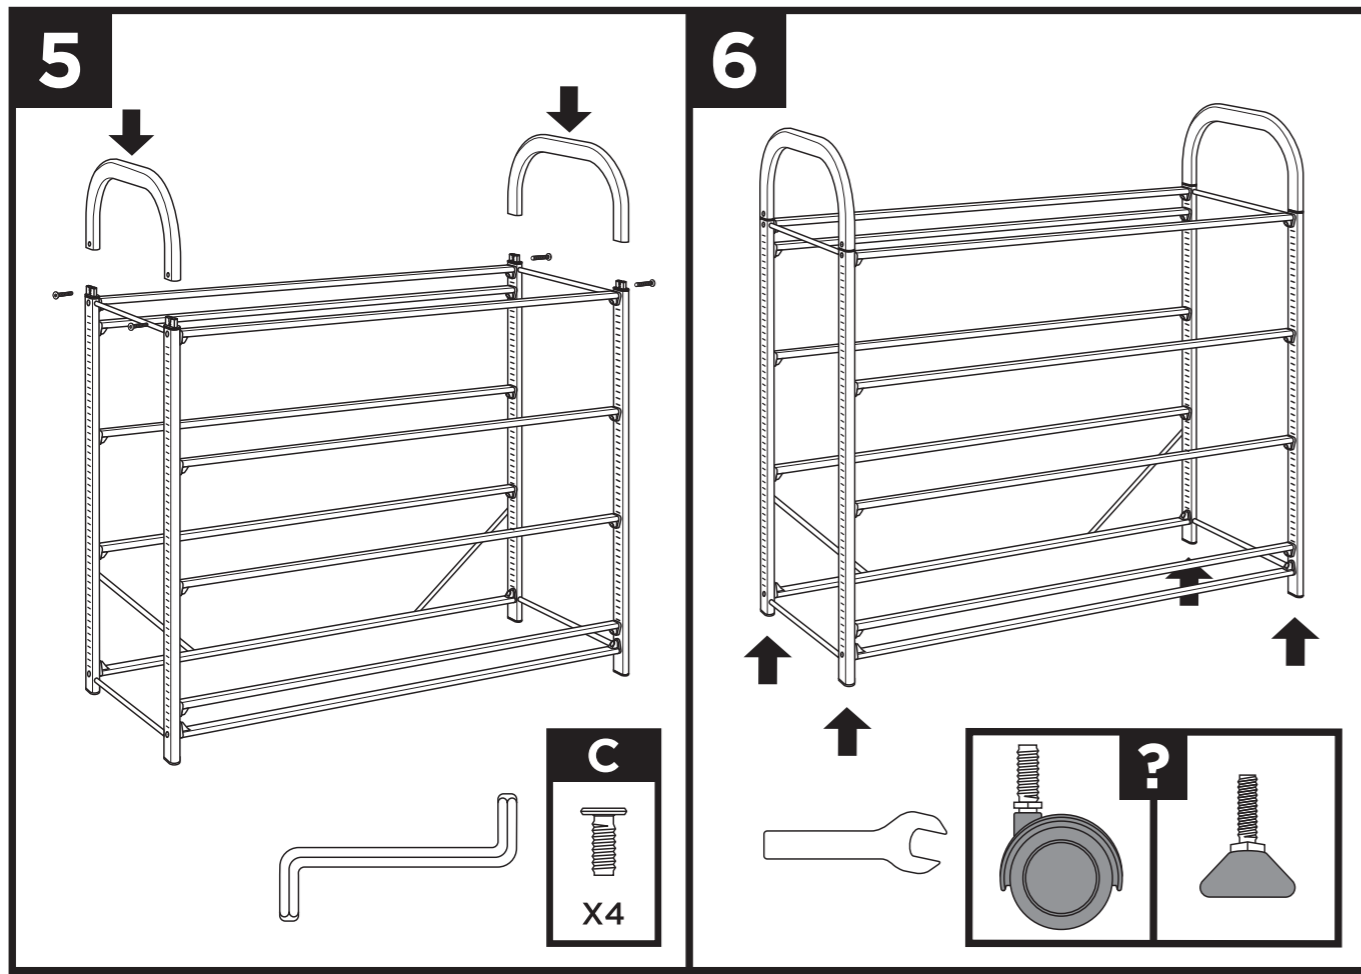

Page 46

**Runners & Tray
spacing guide**

Page 48

Treble Column Unit

Dimensions: 1030(H) x 1010(W) x 430mm(D).

Double Column Unit

Dimensions: 1030(H) x 680(W) x 430mm(D).

BOX A

BOX F

1

2

3

Tilted Tray Unit

Dimensions: 1030(H) x 1010(W) x 430mm(D).

BOX A

BOX D

1

callero
Storage with style.

Tilted Shelf Unit

Dimensions: 1030(H) x 1010(W) x 430mm(D).

callero
Storage with style.

Flat Shelf Unit

Dimensions: 1030(H) x 1010(W) x 430mm(D).

callero
Storage with style.

12 Tray Extension Unit

Dimensions: 1780(H) x 1010(W) x 430mm(D).

6

X4

IMPORTANT INFORMATION

COPYCOPYCOPYCOPYCOPYCOPYCOPYCOPYCOPYCOPYCOPYCOPYCOPY COPYCOPYCOPYCOPYCOPYCOPYCOPYCOPYCOPYCOPYCOPYCOPYCOPY COPYCOPYCOPYCOPYCOPYCOPYCOPYCOPYCOPYCOPYCOPYCOPYCOPY