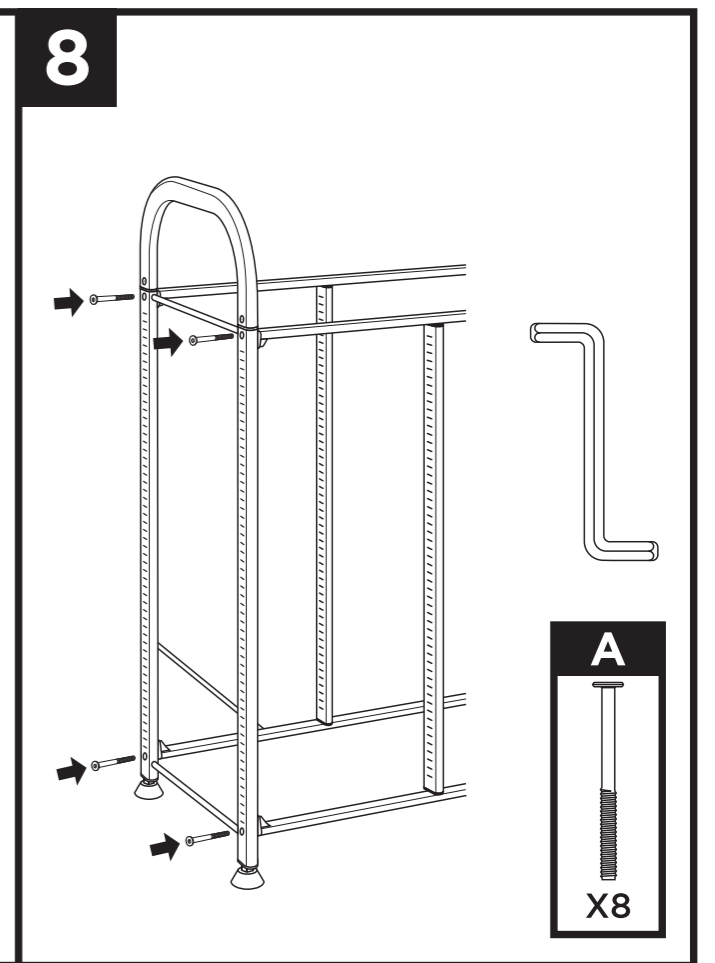

COPYCOPYCOPYCOPYCOPYCOPYCOPYCOPYCOPYCOPYCOPYCOPYCOPY COPYCOPYCOPYCOPYCOPYCOPYCOPYCOPYCOPYCOPYCOPYCOPYCOPY COPYCOPYCOPYCOPYCOPYCOPYCOPYCOPYCOPYCOPYCOPYCOPYCOPY

7

X2

F

 X4

8

HOW TO EXPAND THE SYSTEM

BOX B

BOX C

BOX D

BOX E

Art Trolley

Dimensions: 945(H) x 565(W) x 500mm(D).

A3 Paper Trolley

Dimensions: 945(H) x 500(W) x 500mm(D).

callero