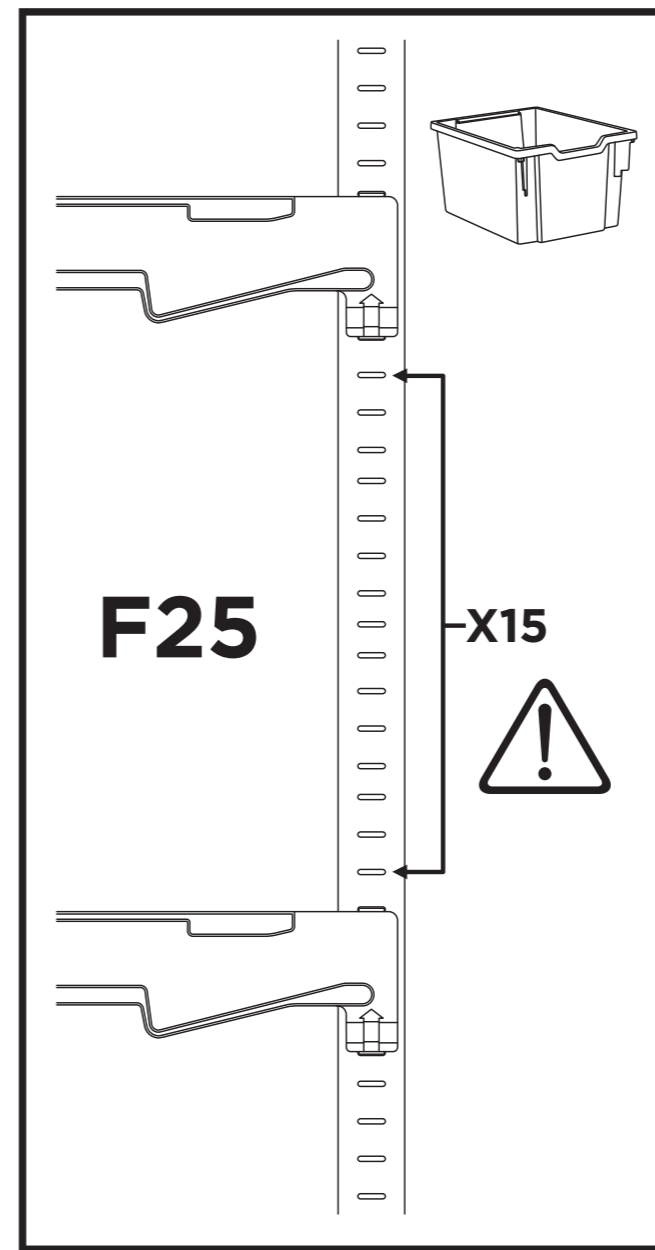

Page 46

**Runners & Tray
spacing guide**

Page 48

Treble Column Unit

Dimensions: 1030(H) x 1010(W) x 430mm(D).

Double Column Unit

Dimensions: 1030(H) x 680(W) x 430mm(D).

BOX A

BOX F

1

2

3

Tilted Tray Unit

Dimensions: 1030(H) x 1010(W) x 430mm(D).

BOX A

BOX D

12 Tray Extension Unit

Dimensions: 1780(H) x 1010(W) x 430mm(D).

6

X4

IMPORTANT INFORMATION

COPYCOPYCOPYCOPYCOPYCOPYCOPYCOPYCOPYCOPYCOPYCOPYCOPY COPYCOPYCOPYCOPYCOPYCOPYCOPYCOPYCOPYCOPYCOPYCOPYCOPY COPYCOPYCOPYCOPYCOPYCOPYCOPYCOPYCOPYCOPYCOPYCOPYCOPY

BOX C

BOX D

BOX E

Art Trolley

Dimensions: 945(H) x 565(W) x 500mm(D).

A3 Paper Trolley

Dimensions: 945(H) x 500(W) x 500mm(D).

callero