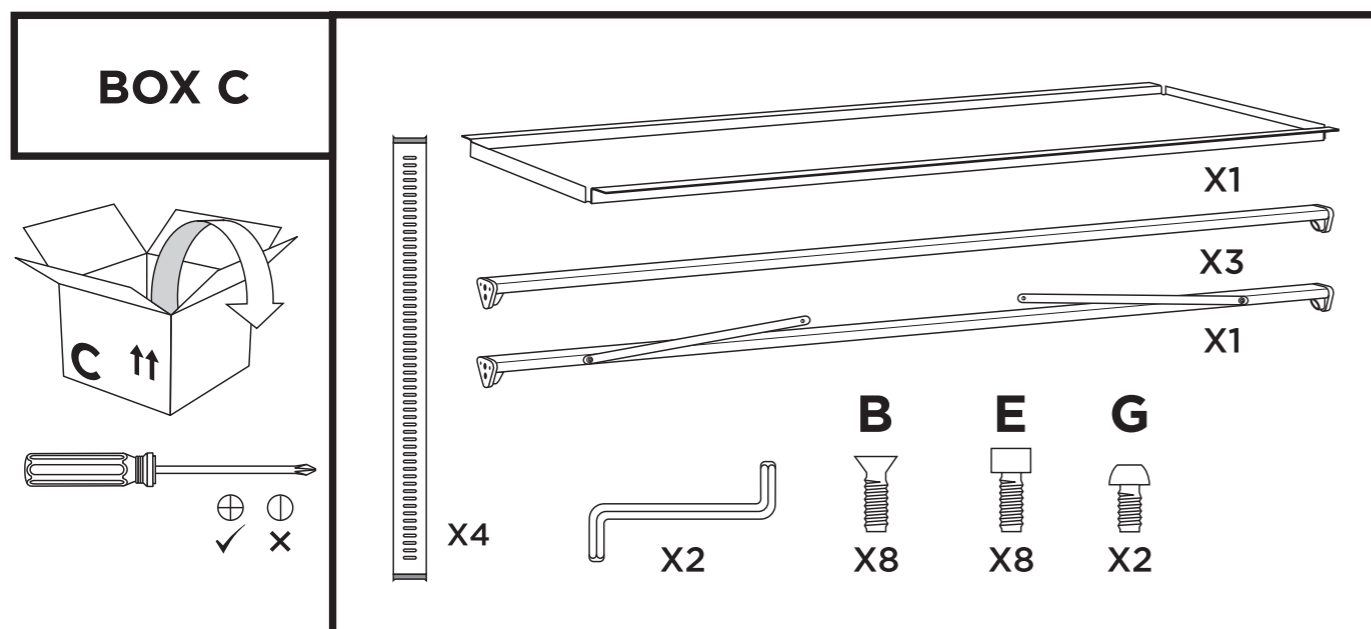

Page 46

**Runners & Tray
spacing guide**

Page 48

Treble Column Unit

Dimensions: 1030(H) x 1010(W) x 430mm(D).

Double Column Unit

Dimensions: 1030(H) x 680(W) x 430mm(D).

BOX A

BOX F

1

2

3

Tilted Tray Unit

Dimensions: 1030(H) x 1010(W) x 430mm(D).

BOX A

BOX D

1

callero
Storage with style.

Tilted Shelf Unit

Dimensions: 1030(H) x 1010(W) x 430mm(D).

callero
Storage with style.

Flat Shelf Unit

Dimensions: 1030(H) x 1010(W) x 430mm(D).

callero
Storage with style.

12 Tray Extension Unit

Dimensions: 1780(H) x 1010(W) x 430mm(D).

6

X4

IMPORTANT INFORMATION

COPYCOPYCOPYCOPYCOPYCOPYCOPYCOPYCOPYCOPYCOPYCOPYCOPY COPYCOPYCOPYCOPYCOPYCOPYCOPYCOPYCOPYCOPYCOPYCOPYCOPY COPYCOPYCOPYCOPYCOPYCOPYCOPYCOPYCOPYCOPYCOPYCOPYCOPY